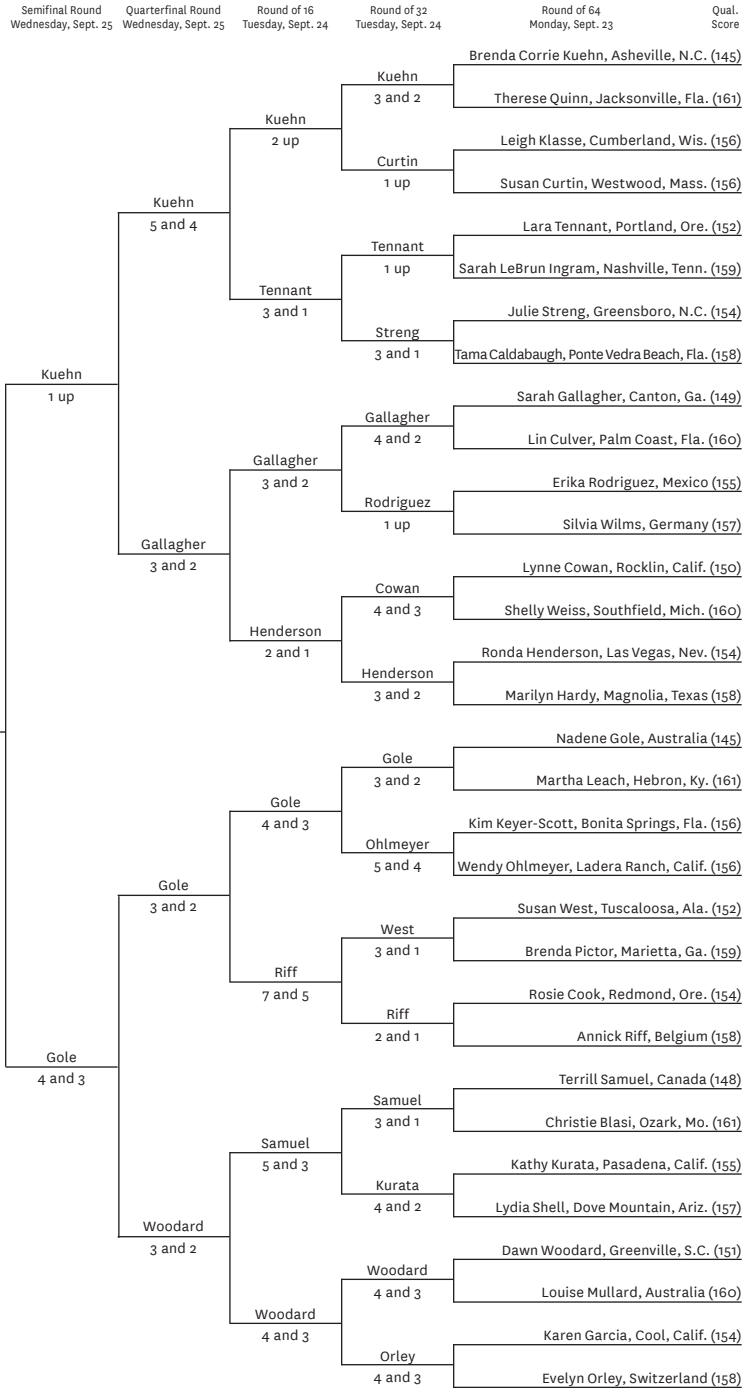

Sept. 21-26, 2024, Broadmoor Golf Club, Seattle, Wash.

Complete Stroke-Play Results

144	Shelly Stouffer, Canada, 71-73	Corey Weworski, Carlsbad, Calif., 82-74; Susan Curtin, Westwood, Mass., 78-78	
145	Nadene Gole, Australia, 74-71; Brenda Corrie Kuehn, Asheville, N.C., 76-69	157	Silvia Wilms, Germany, 76-81; Tara Joy-Connelly, Middleborough, Mass., 83-74; Lydia Shell, Dove Mountain, Ariz., 81-76; Kerry Postillion, Scottsdale, Ariz., 80-77
147	Judith Kyrinis, Canada, 76-71; Sue Wooster, Australia, 74-73	158	Kristyl Sunderman, McDonough, Ga., 81-77; Tina Barker, Fairfield, Calif., 78-80; Evelyn Orley, Switzerland, 81-77; Tama Caldabaugh, Ponte Vedra Beach, Fla., 81-77; Claudia Ramirez, San Antonio, Texas, 80-78; Annick Riff, Belgium, 82-76; Kim Eaton, Mesa, Ariz., 79-79; Marilyn Hardy, Magnolia, Texas, 86-72; Tomoko Suzuki, Japan, 83-75
148	Terrill Samuel, Canada, 72-76	159	Sarah LeBrun Ingram, Nashville, Tenn., 78-81; Brenda Pictor, Marietta, Ga., 79-80; Kimbra Benson, Pinehurst, N.C., 83-76
149	Suzi Spotleson, Canton, Ohio, 74-75; Sarah Gallagher, Canton, Ga., 74-75	160	Lin Culver, Palm Coast, Fla., 81-79; Louise Mullard, Australia, 82-78; Shelly Weiss, Southfield, Mich., 79-81; Marci DuBois, Scottsdale, Ariz., 84-76; Tara Fleming, Jensen Beach, Fla., 80-80; Jennifer Hoyt, Horseshoe Bay, Texas, 83-77; Lisa Poritz, Portland, Ore., 83-77
150	Kathy Hartwiger, Pinehurst, N.C., 77-77; Lynne Cowan, Rocklin, Calif., 75-75	161	*Christie Blasi, Ozark, Mo., 82-79 (4); *Shelly Haywood, Laguna Woods, Calif., 81-80 (4); *Andrea Kroll, San Francisco, Calif., 86-75 (4); *Martha Leach, Hebron, Ky., 86-75 (4); *Jayne Pardus, Mount Pleasant, S.C., 80-81 (4); Therese Quinn, Jacksonville, Fla., 79-82 (4)
151	Dawn Woodard, Greenville, S.C., 72-79; Linda Jeffery, Prattville, Ala., 77-74		* = In Playoff
152	Martha Linscott, Mission Hills, Kan., 76-76; Susan West, Tuscaloosa, Ala., 78-74; Lara Tennant, Portland, Ore., 78-74		
153	Stephanie Kiefer, Germany, 79-74		
154	Rosie Cook, Redmond, Ore., 78-76; Kay Daniel, Covington, La., 79-75; Kim Shek, Bellevue, Wash., 77-77; Julie Streng, Greensboro, N.C., 79-75; Ronda Henderson, Las Vegas, Nev., 75-79; Karen Garcia, Cool, Calif., 78-76; Karin Luxon, Switzerland, 79-75		
155	Kathy Kurata, Pasadena, Calif., 77-78; Ellen Port, St. Louis, Mo., 81-74; Amy Ellertson, Free Union, Va., 80-75; Erika Rodriguez, Mexico, 79-76; Debbie Johnson, Stamford, Conn., 80-75		
156	Leigh Klasse, Cumberland, Wis., 78-78; Jackie Foster, England, 77-79; Kim Keyer-Scott, Bonita Springs, Fla., 80-76; Wendy Ohlmeyer, Ladera Ranch, Calif., 79-77; Pamela Kuong, Wellesley Hills, Mass., 83-73;		

Failed to Qualify