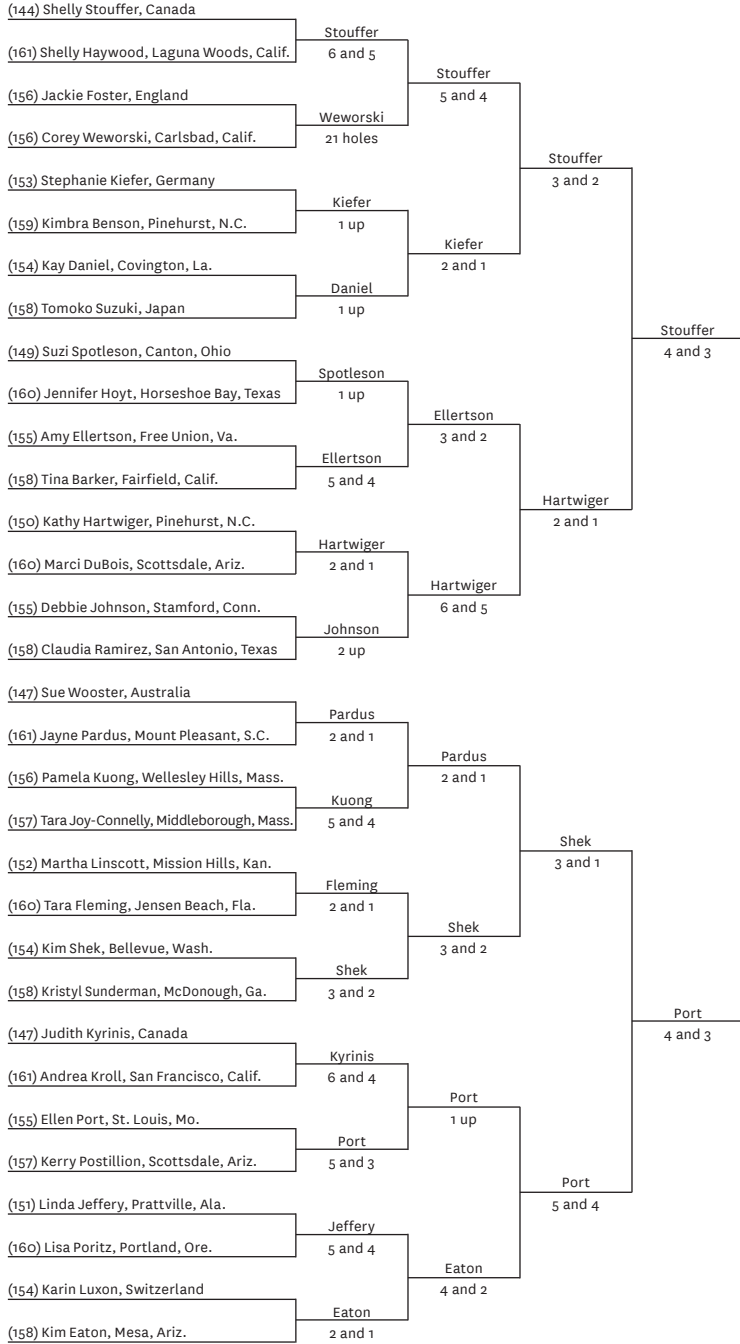

62nd U.S. Senior Women's Amateur Championship

Qual. Round of 64 Round of 32 Round of 16 Quarterfinal Round Semifinal Round
Score Monday, Sept. 23 Tuesday, Sept. 24 Tuesday, Sept. 24 Wednesday, Sept. 25 Wednesday, Sept. 25

Par: 34-36—70
Yardage: 5,611
Entries: 492

FINAL
Thursday, Sept. 26
Nadene Gole
def.
Shelly Stouffer,
3 and 2