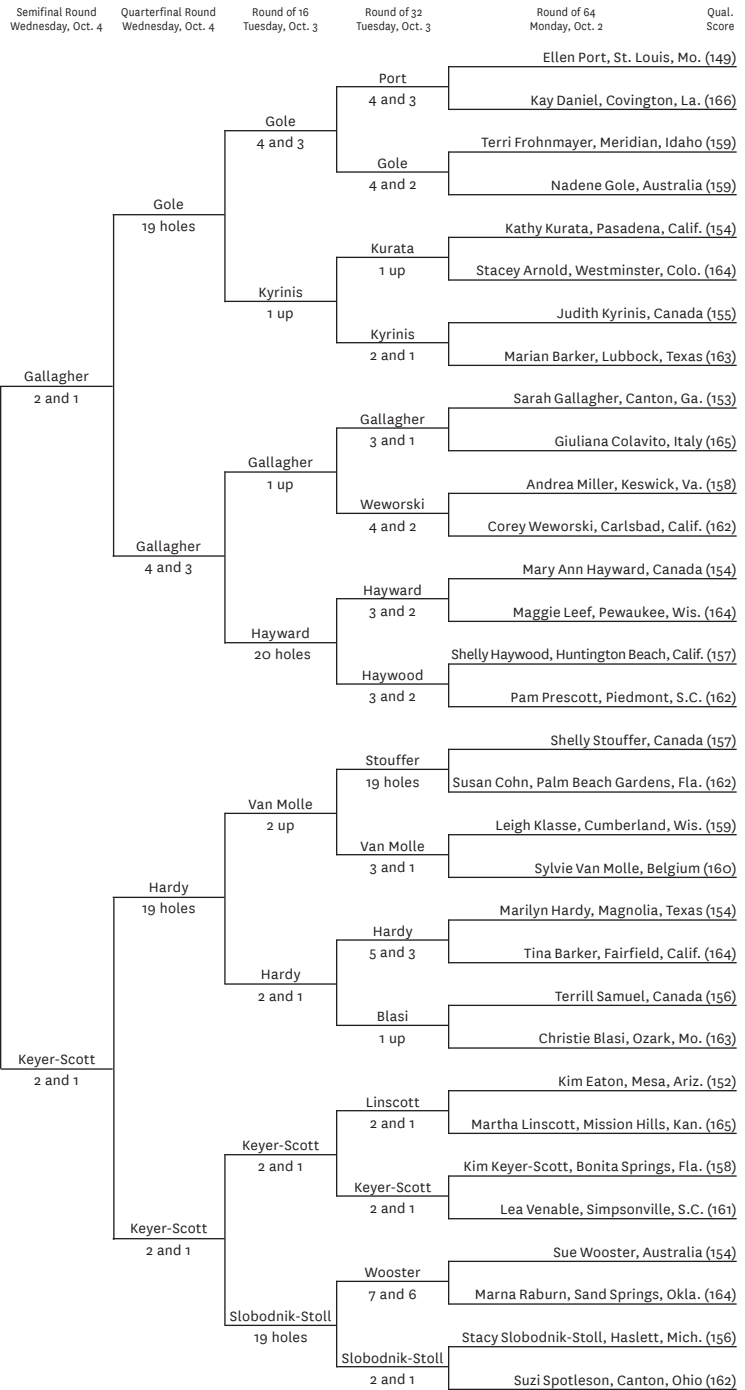

Sept. 30-Oct. 5, 2023, Troon Country Club, Scottsdale, Ariz.

Complete Stroke-Play Results

146	Lara Tennant, Portland, Ore., 73-73	160	Sarah Lebrun Ingram, Nashville, Tenn., 81-78; Susan West, Tuscaloosa, Ala., 81-79; Sylvie Van Molle, Belgium, 81-79
149	Ellen Port, St. Louis, Mo., 77-72	161	Lea Venable, Simpsonville, S.C., 84-77
150	Tara Joy-Connelly, Middleborough, Mass., 72-78; Shelly Stouffer, Canada, 75-75	162	Akemi Nakata Khaiat, Japan, 84-78; Corey Weworski, Carlsbad, Calif., 87-75; Julie Harrison, Baton Rouge, La., 87-75; Suzi Spotleson, Canton, Ohio, 79-83; Pam Prescott, Piedmont, S.C., 83-79
152	Kim Eaton, Mesa, Ariz., 74-78; Kathy Hartwiger, Pinehurst, N.C., 74-78	163	Marian Barker, Lubbock, Texas, 82-81; Noreen Mohler, Bethlehem, Pa., 79-84; Suzanne Ricard, Canada, 83-80; Laura Coble, Augusta, Ga., 84-79; Christie Blasi, Ozark, Mo., 81-82
153	Sarah Gallagher, Canton, Ga., 75-78; Gigi Higgins, Cape Coral, Fla., 72-81	164	Marna Raburn, Sand Springs, Okla., 86-78; Tina Barker, Fairfield, Calif., 85-79; Stacey Arnold, Westminster, Colo., 82-82; Meghan Christensen, Austin, Texas, 83-81; Ginny Burkey, Eugene, Ore., 81-83; Christy Atencio, Reno, Nev., 84-80; Maggie Leef, Pewaukee, Wis., 82-82
154	Marilyn Hardy, Magnolia, Texas, 82-72; Mary Ann Hayward, Canada, 78-76; Stacy Dennis, Dallas, Texas, 77-77; Robin Krapfl, Peoria, Ariz., 78-76; Kathy Glennon, Naples, Fla., 74-80; Kathy Kurata, Pasadena, Calif., 76-78; Sue Wooster, Australia, 78-76	165	Giuliana Colavito, Italy, 87-78; Wendy Ohlmeyer, Ladera Ranch, Calif., 85-80; Martha Leach, Hebron, Ky., 88-77; Theresa Mahlik, Madison, Ala., 84-81; Susan Cohn, Palm Beach Gardens, Fla., 84-81; Martha Linscott, Mission Hills, Kan., 82-83; Kathia Gonzalez, Mexico, 165
155	Brenda Corrie Kuehn, Asheville, N.C., 75-80; Colette Rosenberg, Pacific Palisades, Calif., 79-76; Judith Kyrinis, Canada, 78-77	166	*Kay Daniel, Covington, La., 83-83 (4, 4); *Tama Caldabaugh, Ponte Vedra Beach, Fla., 90-76 (4, 4)
156	Jackie Foster, England, 79-77; Linday Jeffery, Prattville, Ala., 78-78; Stacy Slobodnik-Stoll, Haslett, Mich., 82-74; Terrill Samuel, Canada, 78-78		
157	Shelly Haywood, Huntington Beach, Calif., 80-77; Lynne Cowan, Rocklin, Calif., 79-78; Pamela Kuong, Wellesley Hills, Mass., 73-84		
158	Andrea Miller, Keswick, Va., 75-83; Sherry Wright, Oxnard, Calif., 82-76; Jayne Pardus, Mount Pleasant, S.C., 77-81; Kim Keyer-Scott, Bonita Springs, Fla., 78-80		
159	Leigh Klasse, Cumberland, Wis., 82-77; Alison Taylor, Republic of Ireland, 81-78; Nadene Gole, Australia, 80-79; Karin Luxon, Switzerland, 81-78; Terri Frohnmayer, Meridian, Idaho, 80-79;		* = In Playoff

Failed to Qualify