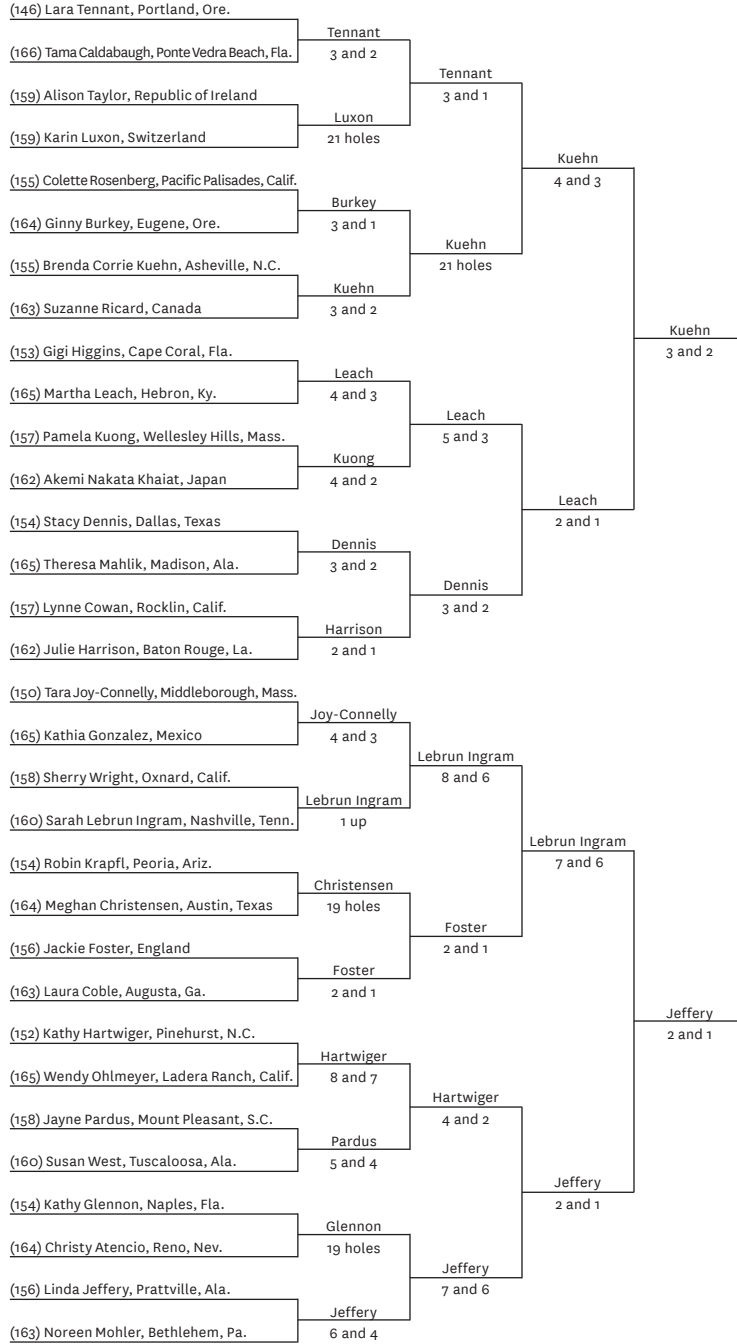

61st U.S. Senior Women's Amateur Championship

Qual. Score	Round of 64 Monday, Oct. 2	Round of 32 Tuesday, Oct. 3	Round of 16 Monday, Oct. 3	Quarterfinal Round Wednesday, Oct. 4	Semifinal Round Wednesday, Oct. 4

Par: 36-36—72
Yardage: 5,797
Entries: 594

FINAL
Thursday, Oct. 5
Sarah Gallagher
def.
Brenda Corrie Kuehn,
1 up