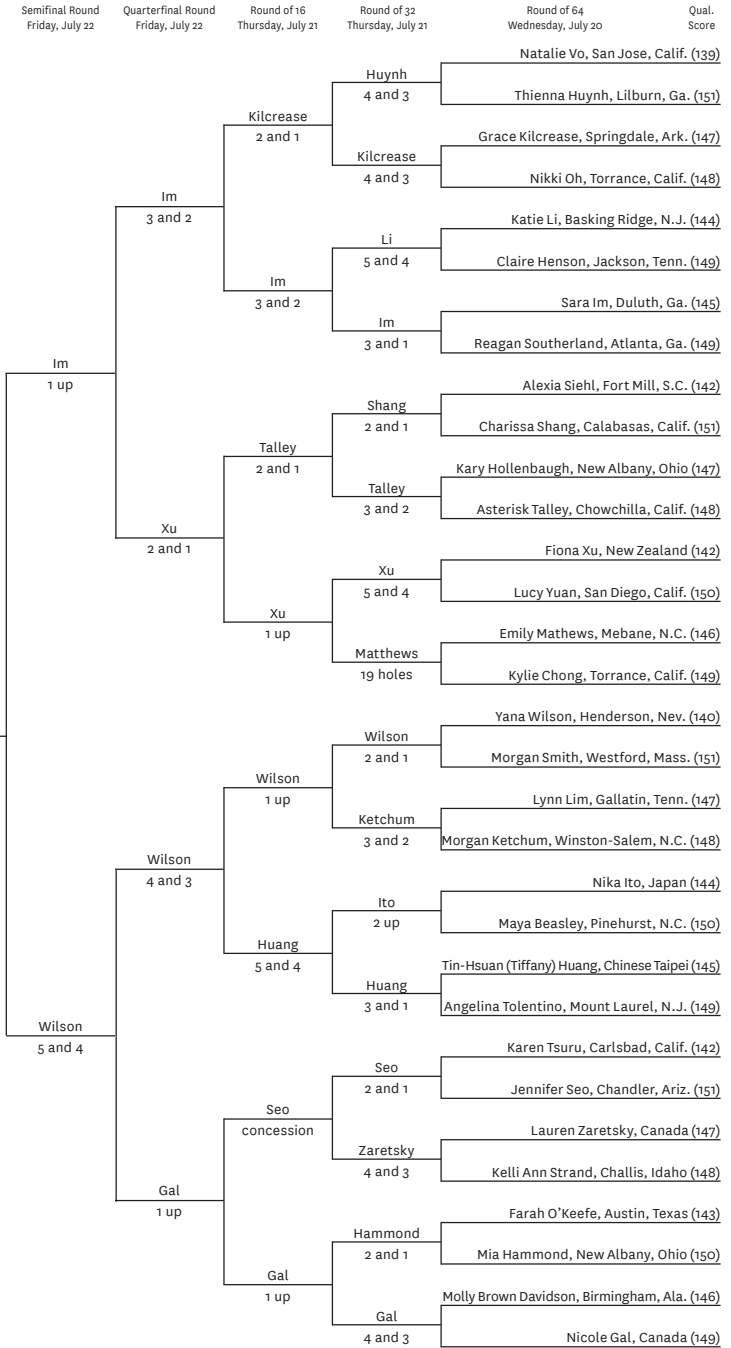

July 18-23, 2022, The Club at Olde Stone, Bowling Green, Ky.

Complete Stroke-Play Results

139	Natalie Vo, San Jose, Calif., 71-68; Saka Baba, Japan, 70-69	Winston-Salem, N.C., 76-72; Morgan Ketchum, Winston-Salem, N.C., 74-74; Nikki Oh, Torrance, Calif., 73-75; Nikki Oh, Torrance, Calif., 73-75; Yunxuan (Michelle) Zhang, People's Republic of China, 72-76	
140	Olivia Duan, Cupertino, Calif., 71-69; Yana Wilson, Henderson, Nev., 69-71	149	Angelina Tolentino, Mount Laurel, N.J., 72-77; Camilia Burnett, Bluffton, S.C., 72-77; Claire Henson, Jackson, Tenn., 70-79; Derica Chiu, Oak Park, Calif., 76-73; Jessica Guiser, Hartland, Wis., 73-76; Kaitlyn Schroeder, Jacksonville, Fla., 72-77; Kylie Chong, Torrance, Calif., 75-74; Kynadie Adams, Nashville, Tenn., 74-75; Michelle Liu, Canada, 73-76; Nicole Gal, Canada, 75-74; Reagan Southerland, Atlanta, Ga., 74-75
141	Catherine Park, Irvine, Calif., 72-69	150	Chun Wei Wu, Chinese Taipei, 73-77; Kaila Elsayegh, Pacific Palisades, Calif., 73-77; Kristina Xu, Claremont, Calif., 75-75; Lucy Yuan, San Diego, Calif., 75-75; Maya Beasley, Pinehurst, N.C., 72-78; Mia Hammond, New Albany, Ohio, 74-76; Vanessa Zhang, Canada, 74-76
142	Alexia Siehl, Fort Mill, S.C., 71-71; Fiona Xu, New Zealand, 72-70; Justice Bosio, Australia, 69-73; Karen Tsuru, Carlsbad, Calif., 70-72; Samantha Olson, Phoenix, Ariz., 72-70	151	*Kylee Choi, Murrieta, Calif., 75-76 (4); *Thienna Huynh, Lilburn, Ga., 75-76 (4); *Kyra Ly, Portland, Ore., 75-76 (4); *Jennifer Seo, Chandler, Ariz., 72-79 (4); *Charissa Shang, Calabasas, Calif., 75-76 (4); *Morgan Smith, Westford, Mass., 77-74 (4); *Brynn Kort, Henderson, Nev., 74-77 (5, 3, 3)
143	Farah O'Keefe, Austin, Texas, 69-74; Maria Jose Marin, Colombia, 74-69; Reese McCauley, Inver Grove Heights, Minn., 74-69		
144	Gianna Clemente, Estero, Fla., 71-73; Katie Li, Basking Ridge, N.J., 72-72; Nika Ito, Japan, 71-73		
145	Adrian Anderson, Murrells Inlet, S.C., 74-71; Sara Im, Duluth, Ga., 73-72; Ting-Hsuan (Tiffany) Huang, Chinese Taipei, 74-71		
146	Bailey Shoemaker, Dade City, Fla., 74-72; Emily Mathews, Mebane, N.C., 74-72; Molly Brown Davidson, Birmingham, Ala., 72-74; Trinity Beth, Calvert City, Ky., 70-76		
147	Grace Kilcrease, Springdale, Ark., 72-75; Hsin Tai Lin, Chinese Taipei, 69-78; Kary Hollenbaugh, New Albany, Ohio, 76-71; Katie Cranston, Canada, 75-72; Kiara Romero, San Jose, Calif., 75-72; Lauren Zaretsky, Canada, 68-79; Lynn Lim, Gallatin, Tenn., 71-76; Mackenzie Lee, North Little Rock, Ark., 74-73; Megan Meng, Pennington, N.J., 71-76		
148	Ashley Kim, La Mirada, Calif., 70-78; Asterisk Talley, Chowchilla, Calif., 76-72; Kelli Ann Strand, Challis, Idaho, 73-75; Macy Pate,		

* = in playoff

Failed to Qualify