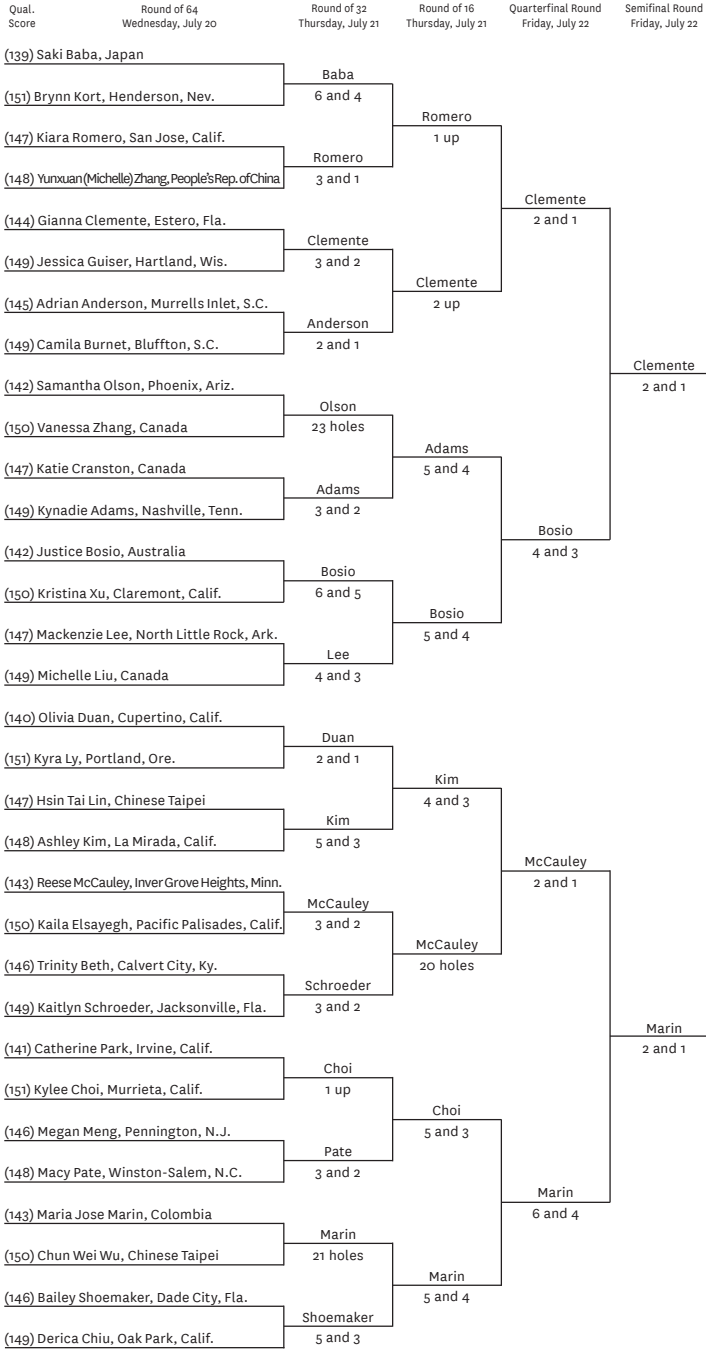

73rd U.S. Girls' Junior Championship

Par: 37-36—73
Yardage: 6,485
Entries: 1,599

FINAL
Saturday, July 23
Yana Wilson
def.
Gianna Clemente,
3 and 2