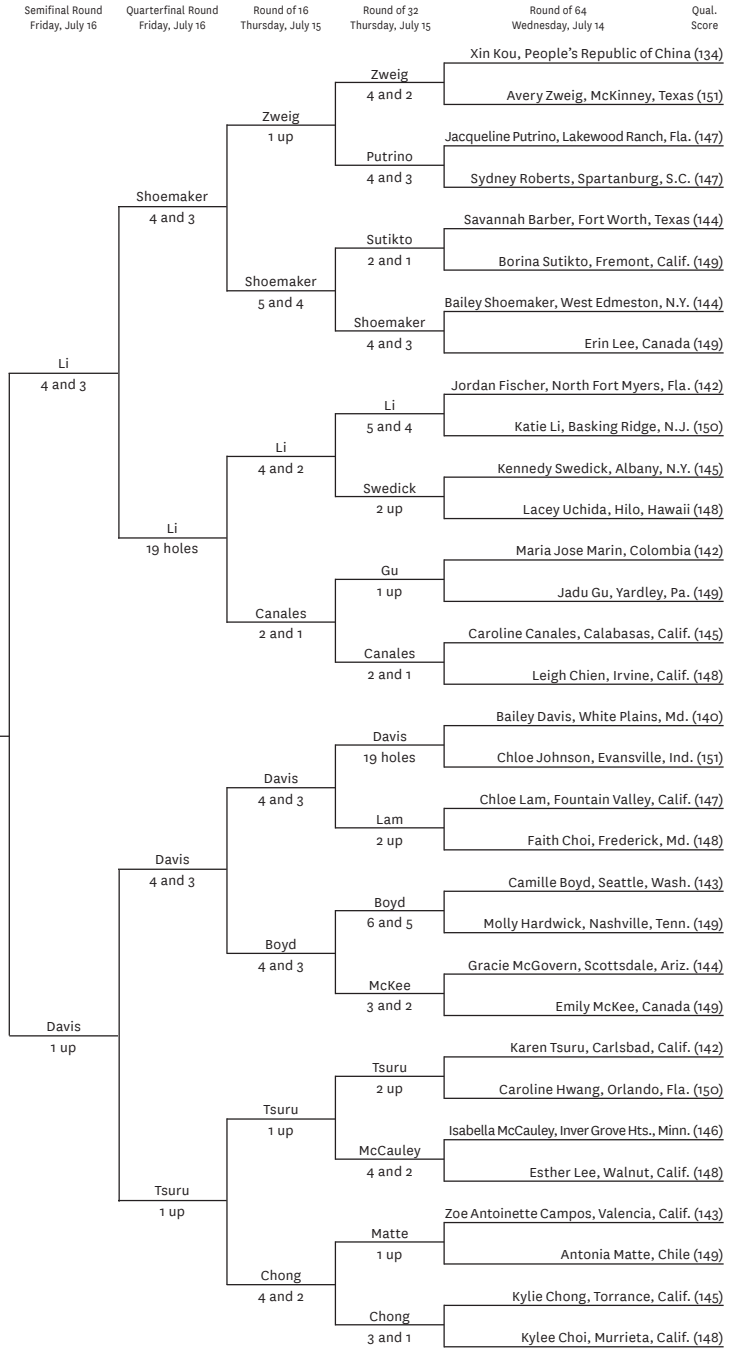

July 12-17, 2021, Columbia Country Club, Chevy Chase, Md.

Complete Stroke-Play Results

131	Rose Zhang, Irvine, Calif., 69-62		
134	Xin Kou, People's Republic of China, 66-68		
140	Bailey Davis, White Plains, Md., 70-70		
141	Reagan Zibilski, Springfield, Mo., 70-71; Kiera Bartholomew, Wake Forest, N.C., 69-72		
142	Yunxuan Zhang, People's Republic of China, 73-69; Maria Jose Marin Negrete, Colombia, 72-70; Karen Tsuru, Carlsbad, Calif., 70-72; Jordan Fischer, North Fort Myers, Fla., 72-70; Anna Davis, Spring Valley, Calif., 72-70		
143	Laney Frye, Nicholasville, Ky., 72-71; Kiara Romero, San Jose, Calif., 73-70; Camille Boyd, Seattle, Wash., 71-72; Zoe Antoinette Campos, Valencia, Calif., 71-72		
144	Lion Higo, Australia, 74-70; Catherine Rao, Camarillo, Calif., 76-68; Savannah Barber, Fort Worth, Texas, 69-75; Amari Avery, Riverside, Calif., 70-74; Gracie McGovern, Scottsdale, Ariz., 73-71; Bailey Shoemaker, West Edmeston, N.Y., 75-69		
145	Kennedy Swedick, Albany, N.Y., 76-69; Caroline Canales, Calabasas, Calif., 73-72; Yana Wilson, Henderson, Nev., 70-75; Karoline Tuttle, Lake Mary, Fla., 73-72; Grace Kilcrease, Springdale, Ark., 71-74; Kylie Chong, Torrance, Calif., 74-71		
146	Isabella McCauley, Inver Grove Heights, Minn., 73-73; Alexa Pano, Lake Worth, Fla., 70-76		
147	Rianne Mikhaela Malixi, Philippines, 72-75; Chloe Lam, Fountain Valley, Calif., 70-77; Jacqueline Putrino, Lakewood Ranch, Fla., 73-74; Kynadie Adams, Nashville, Tenn., 75-72; Sydney Roberts, Spartanburg, S.C., 75-72; Natalie Cao, Sugar Land, Texas, 75-72	148	Paula Miranda, Mexico, 74-74; Sophie Linder, Carthage, Tenn., 74-74; Faith Choi, Frederick, Md., 71-77; Lacey Uchida, Hilo, Hawaii, 75-73; Jennifer Cai, Irvine, Calif., 74-74; Kaitlyn Schroeder, Jacksonville, Fla., 75-73; Kylee Choi, Murrieta, Calif., 73-75; Kary Hollenbaugh, New Albany, Ohio, 75-73; Sky Sudberry, The Woodlands, Texas, 73-75; Esther Lee, Walnut, Calif., 75-73
		149	Emily McKee, Canada, 77-72; Erin Lee, Canada, 73-76; Antonia Matte, Chile, 73-76; Kelly Xu, Claremont, Calif., 74-75; Borina Sutikto, Fremont, Calif., 77-72; Isabella Van der Biest, Kingsport, Tenn., 75-74; Alice Hodge, Larchmont, N.Y., 75-74; Mia Nixon, Martins Mill, Texas, 71-78; Addison Klonowski, Naples, Fla., 74-75; Molly Hardwick, Nashville, Tenn., 72-77; Jade Gu, Yardley, Pa., 73-76
		150	Katie Li, Basking Ridge, N.J., 76-74; Caris Kim, Los Altos, Calif., 74-76; Lauren Sammon, Murrieta, Calif., 73-77; Caroline Hwang, Orlando, Fla., 75-75
		151	*Yoko Tai, Singapore, 70-81 (2); *Chloe Johnson, Evansville, Ind., 77-74 (2); *Avery Zweig, McKinney, Texas, 78-73 (3, 3); *Lauryn Nguyen, Seattle, Wash., 75-76 (3, 3)
			* = in playoff

Failed to Qualify