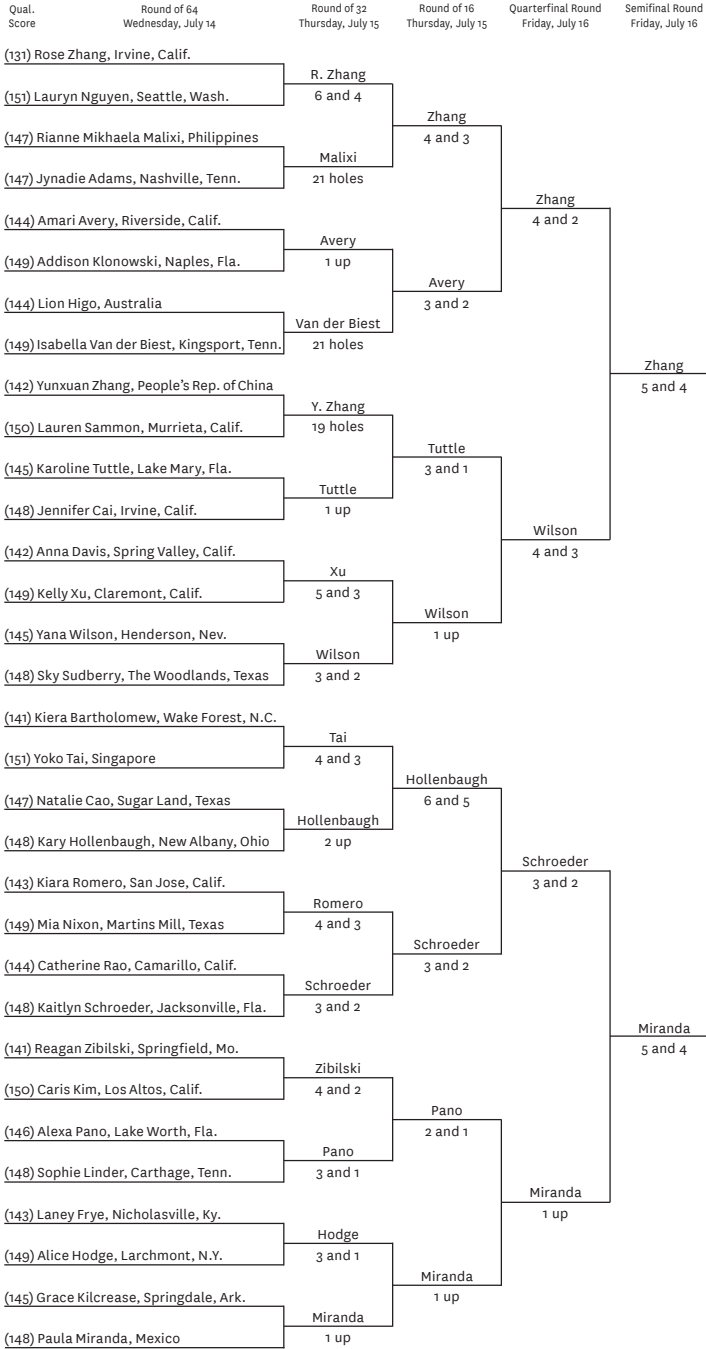

72nd U.S. Girls' Junior Championship

Par: 35-35—70
Yardage: 6,116
Entries: 1,484

FINAL
Saturday, July 17
Rose Zhang
def.
Bailey Davis,
6 and 4