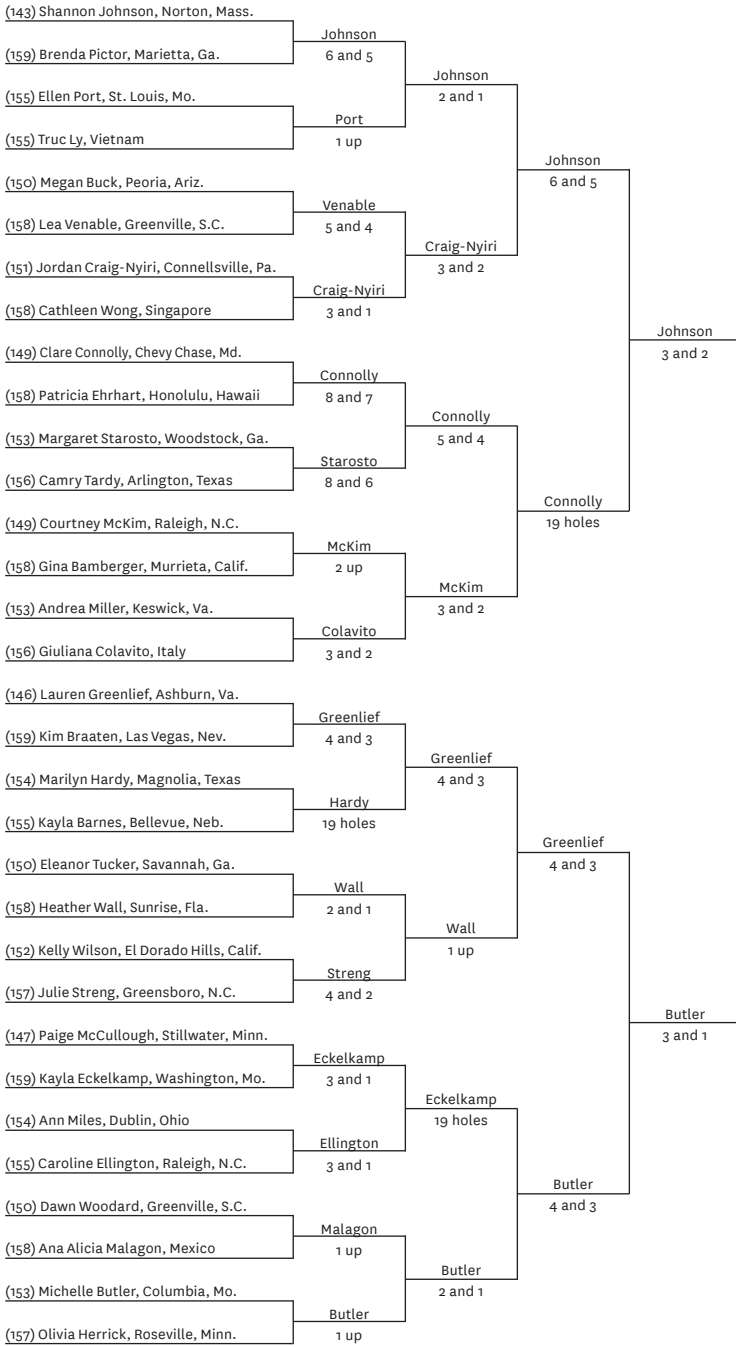

32nd U.S. Women's Mid-Amateur Championship

Qual. Score   First Round Monday, Sept. 24   Second Round Tuesday, Sept. 25   Third Round Tuesday, Sept. 25   Quarterfinal Round Wednesday, Sept. 26   Semifinal Round Wednesday, Sept. 26