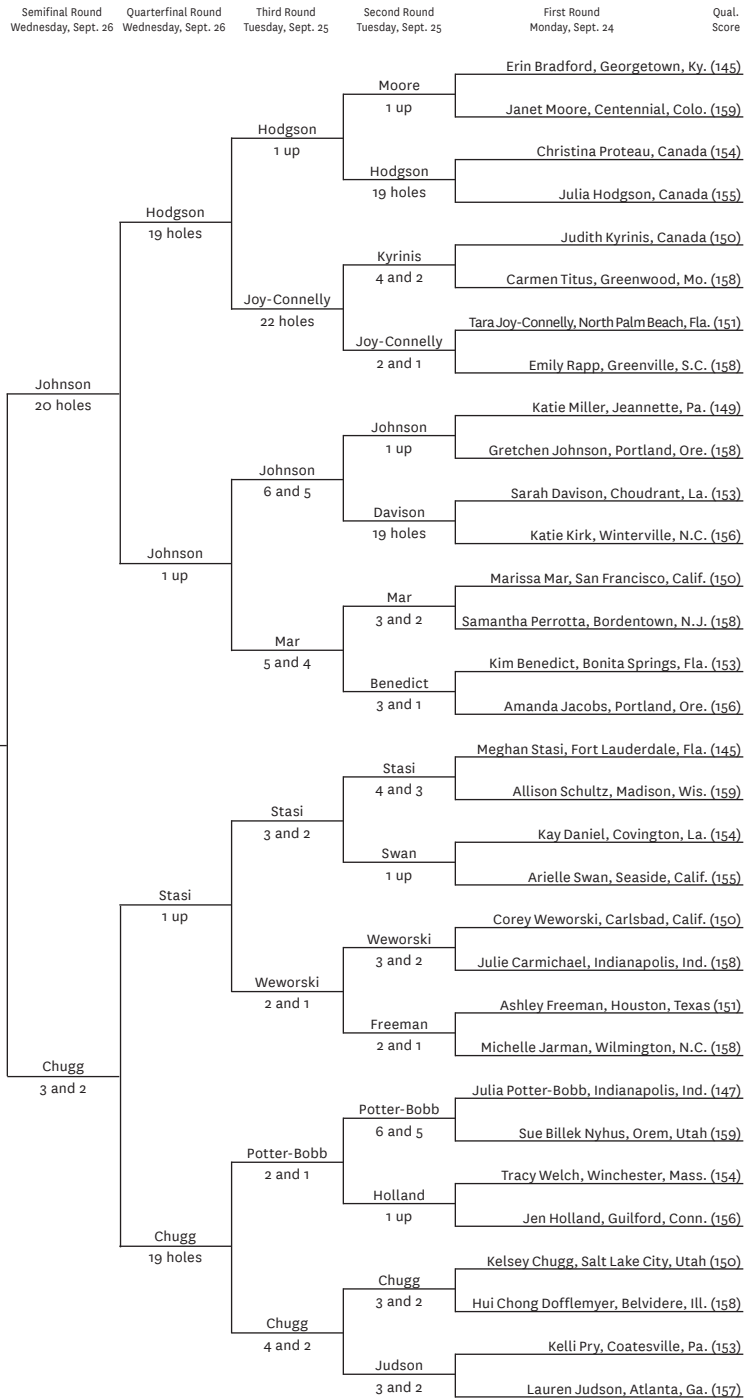

Sept. 22-27, 2018, Norwood Hills Country Club, St. Louis, Mo.

Complete Stroke-Play Results

143	Shannon Johnson, Norton, Mass., 72-71	155	Ellen Port, St. Louis, Mo., 79-76; Truc Ly, Vietnam, 77-78; Julia Hodgson, Canada, 78-77; Arielle Swan, Seaside, Calif., 82-73; Kayla Barnes, Bellevue, Neb., 81-74; Caroline Ellington, Raleigh, N.C., 75-80
145	Erin Bradford, Georgetown, Ky., 75-70; Meghan Stasi, Fort Lauderdale, Fla., 69-76	156	Jen Holland, Guilford, Conn., 76-80; Katie Kirk, Winterville, N.C., 77-79; Camry Tardy, Arlington, Texas, 77-79; Guiliana Colavito, Italy, 80-76; Amanda Jacobs, Portland, Ore., 75-81
146	Lauren Greenleaf, Ashburn, Va., 76-70	157	Lauren Judson, Atlanta, Ga., 82-75; Olivia Herrick, Roseville, Minn., 77-80; Julie Streng, Greensboro, N.C., 80-77
147	Paige McCullough, Stillwater, Minn., 75-72; Julia Potter-Bobb, Indianapolis, Ind., 77-70	158	Michelle Jarman, Wilmington, N.C., 82-76; Emily Rapp, Greenville, S.C., 80-78; Cathleen Wong, Singapore, 81-77; Lea Venable, Greenville, S.C., 83-75; Carmen Titus, Greenwood, Mo., 76-82; Julie Carmichael, Indianapolis, Ind., 79-79; Heather Wall, Sunrise, Fla., 78-80; Ana Alicia Malagon, Mexico, 79-79; Hui Chong Dofflemeyer, Belvidere, Ill., 79-79; Samantha Perrotta, Bordentown, N.J., 80-78; Gina Bamberger, Murrieta, Calif., 83-75; Patricia Ehrhart, Honolulu, Hawaii, 78-80; Gretchen Johnson, Portland, Ore., 75-83
149	Katie Miller, Jeannette, Pa., 75-74; Clare Connolly, Chevy Chase, Md., 76-73; Courtney McKim, Raleigh, N.C., 75-74	159	*Sue Billek Nyhus, Orem, Utah, 81-78 (4); *Kayla Eckelkamp, Washington, Mo., 80-79 (4); *Kim Braaten, Las Vegas, Nev., 83-76 (4); *Allison Schultz, Madison, Wis., 78-81 (4); *Janet Moore, Centennial, Colo., 82-77 (4); *Brenda Pictor, Marietta, Ga., 78-81 (5, 4)
150	Marissa Mar, San Francisco, Calif., 76-74; Kelsey Chugg, Salt Lake City, Utah, 75-75; Dawn Woodard, Greenville, S.C., 77-73; Eleanor Tucker, Savannah, Ga., 73-77; Corey Weworski, Carlsbad, Calif., 75-75; Judith Kyrinis, Canada, 74-76; Megan Buck, Peoria, Ariz., 73-77		
151	Jordan Craig-Nyiri, Connellsville, Pa., 79-72; Tara Joy-Connelly, North Palm Beach, Fla., 74-77; Ashley Freeman, Houston, Texas, 77-74		
152	Kelly Wilson, El Dorado Hills, Calif., 76-76		
153	Michelle Butler, Columbia, Mo., 78-75; Kelli Pry, Coatesville, Pa., 73-80; Kim Benedict, Bonita Springs, Fla., 75-78; Andrea Miller, Keswick, Va., 78-75; Margaret Starosto, Woodstock, Ga., 77-76; Sarah Davison, Choudrant, La., 75-78		
154	Tracy Welch, Winchester, Mass., 78-76; Ann Miles, Dublin, Ohio, 74-80; Marilyn Hardy, Magnolia, Texas, 79-75; Kay Daniel, Covington, La., 77-77; Christina Proteau, Canada, 74-80		

* = in a playoff

Failed to Qualify