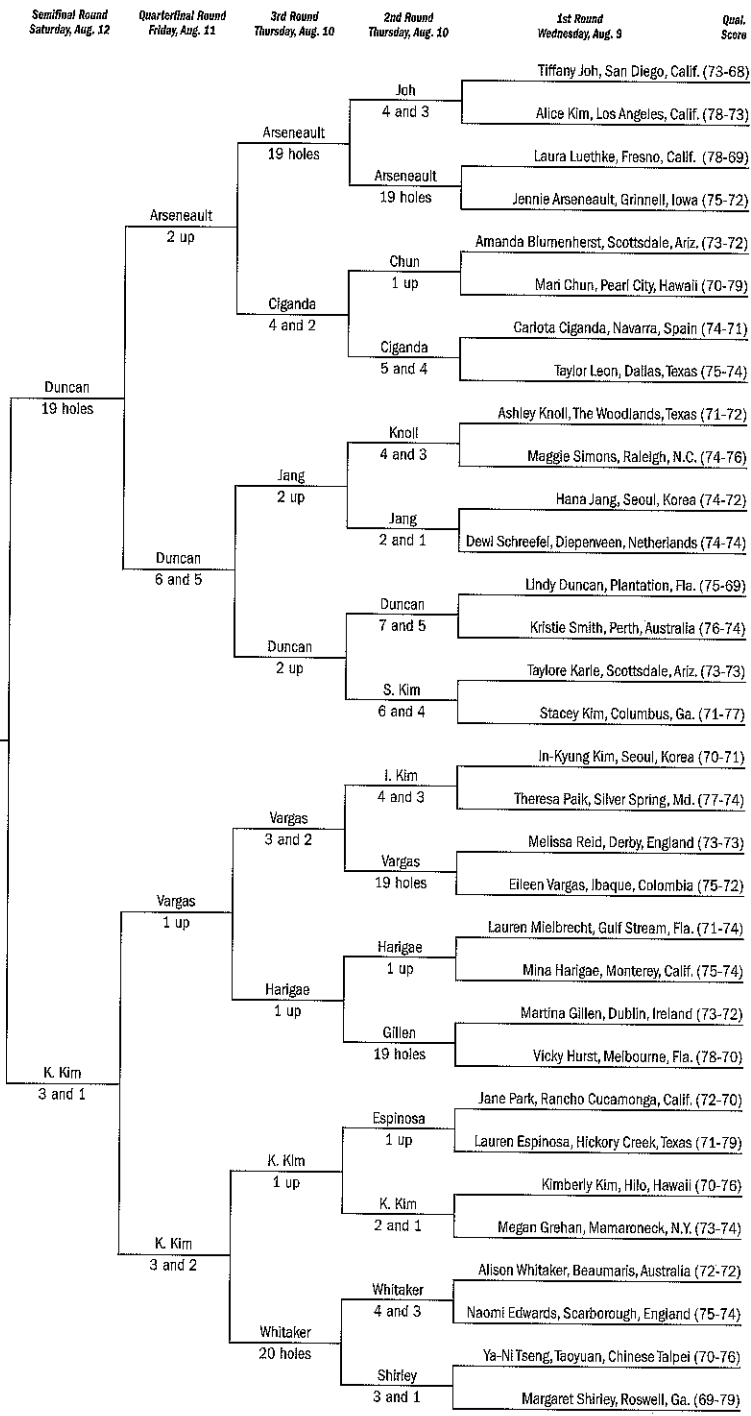

106th U.S. Women's Amateur Championship

Qual. Score 1st Round Wednesday, Aug. 9 2nd Round Thursday, Aug. 10 3rd Round Thursday, Aug. 10 Quarterfinal Round Friday, Aug. 11 Semifinal Round Saturday, Aug. 12

FINAL
 Sunday, Aug. 13
 Kimberly Kim
 def.
 Katharina
 Schallenberg, 1 up

W. Amateur

Aug. 7-13, 2006, Pumpkin Ridge Golf Club (Witch Hollow Course), North Plains, Ore.

Complete Stroke-Play Results

- 139 Paige Mackenzie, Yakima, Wash., 69-70
 141 In-Kyung Kim, Seoul, Korea, 70-71; Tiffany Joh, San Diego, Calif., 73-68
 142 Ayaka Kaneko, Honolulu, Hawaii, 71-71; Jane Park, Rancho Cucamonga, Calif., 72-70; Mi Jung Hur, Daejeon, Korea, 69-73
 143 Ashley Knoll, The Woodlands, Texas, 71-72; Katharina Schallenberg, Lengerich, Germany, 72-71
 144 Alison Whitaker, Beaumaris, Australia, 72-72; Isabelle Lendl, Bradenton, Fla., 73-71; Lindy Duncan, Plantation, Fla., 75-69
 145 Alison Walshe, Westford, Mass., 71-74; Amanda Blumenherst, Scottsdale, Ariz., 73-72; Candace Schepperle, Birmingham, Ala., 74-71; Carlota Ciganda, Navarra, Spain, 74-71; Irene Cho, La Habra, Calif., 74-71; Jenny Suh, Fairfax, Va., 75-70; Lauren Mielbrecht, Gulf Stream, Fla., 71-74; Martina Gilten, Dublin, Ireland, 73-72
 146 Christine Song, Fullerton, Calif., 74-72; Hana Jang, Seoul, Korea, 74-72; Jane Rah, Torrance, Calif., 73-73; Jennifer Osborn, Huntington Beach, Calif., 75-71; Kimberly Kim, Hilo, Hawaii, 70-76; Kiran Matharu, Leeds, England, 73-73; Melissa Reid, Derby, England, 73-73; Pei-Lin Yu, Taipei City, Chinese Taipei, 72-74; Seo-Jae Lee, Yong-In, Korea, 76-70; Taylore Karle, Scottsdale, Ariz., 73-73; Ya-Ni Tseng, Taoyuan, Chinese Taipei, 70-76
 147 Eileen Vargas, Ibaque, Colombia, 75-72; Jennie Aisencault, Grinnell, Iowa, 75-72; Jennie