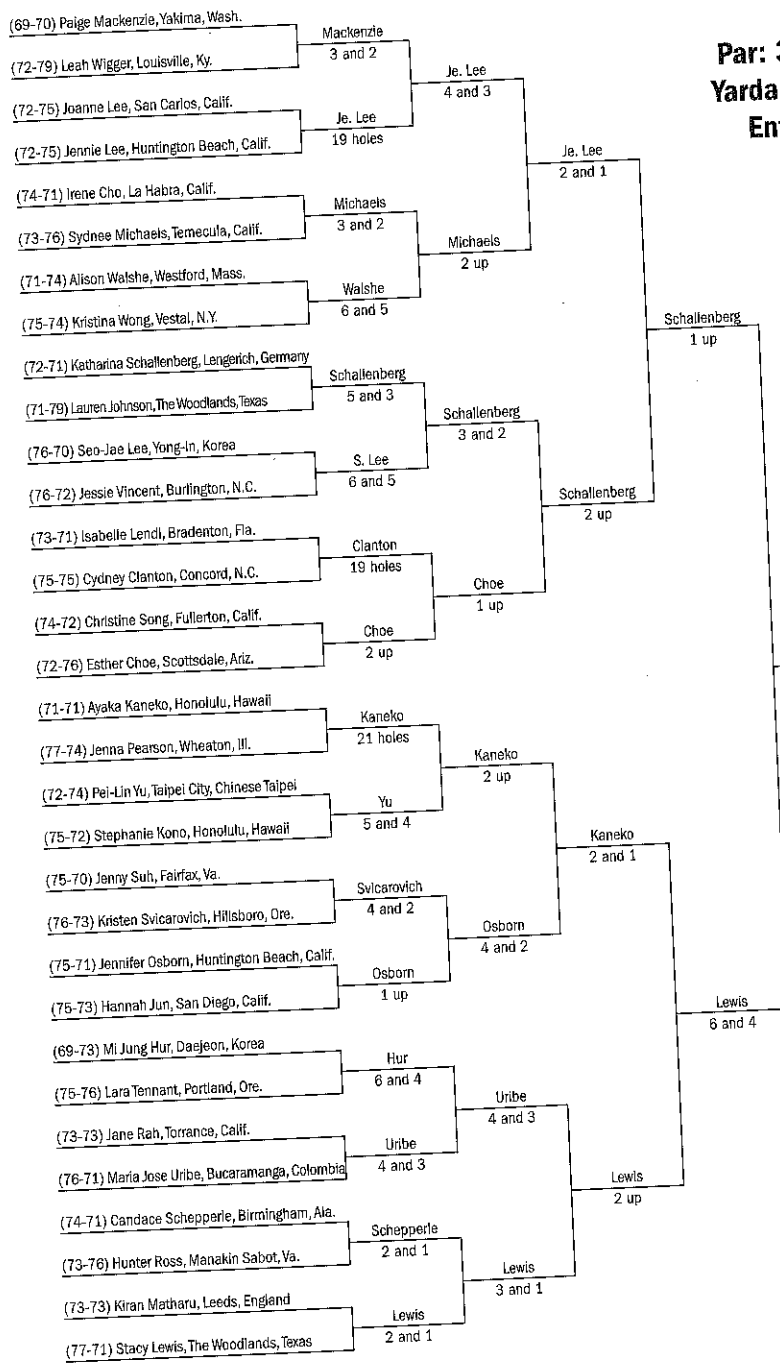

106th U.S. Women's Amateur Championship

Qual. Score 1st Round Wednesday, Aug. 9 2nd Round Thursday, Aug. 10 3rd Round Thursday, Aug. 10 Quarterfinal Round Friday, Aug. 11 Semifinal Round Saturday, Aug. 12

FINAL
 Sunday, Aug. 13
 Kimberly Kim
 def.
 Katharina
 Schallenberg, 1 up

W. Amateur

Aug. 7-13, 2006, Pumpkin Ridge Golf Club (Witch Hollow Course), North Plains, Ore.

Complete Stroke-Play Results

- 139 Paige Mackenzie, Yakima, Wash., 69-70
 141 In-Kyung Kim, Seoul, Korea, 70-71; Tiffany Joh, San Diego, Calif., 73-68
 142 Ayaka Kaneko, Honolulu, Hawaii, 71-71; Jane Park, Rancho Cucamonga, Calif., 72-70; Mi Jung Hur, Daejeon, Korea, 69-73
 143 Ashley Knoll, The Woodlands, Texas, 71-72; Katharina Schallenberg, Lengerich, Germany, 72-71
 144 Alison Whitaker, Beaumaris, Australia, 72-72; Isabelle Lendl, Bradenton, Fla., 73-71; Lindy Duncan, Plantation, Fla., 75-69
 145 Alison Walshe, Westford, Mass., 71-74; Amanda Blumenherst, Scottsdale, Ariz., 73-72; Candace Schepperle, Birmingham, Ala., 74-71; Carlota Ciganda, Navarra, Spain, 74-71; Irene Cho, La Habra, Calif., 74-71; Jenny Suh, Fairfax, Va., 75-70; Lauren Mielbrecht, Gulf Stream, Fla., 71-74; Martina Gilten, Dublin, Ireland, 73-72
 146 Christine Song, Fullerton, Calif., 74-72; Hana Jang, Seoul, Korea, 74-72; Jane Rah, Torrance, Calif., 73-73; Jennifer Osborn, Huntington Beach, Calif., 75-71; Kimberly Kim, Hilo, Hawaii, 70-76; Kiran Matharu, Leeds, England, 73-73; Melissa Reid, Derby, England, 73-73; Pei-Lin Yu, Taipei City, Chinese Taipei, 72-74; Seo-Jae Lee, Yong-In, Korea, 76-70; Taylore Karle, Scottsdale, Ariz., 73-73; Ya-Ni Tseng, Taoyuan, Chinese Taipei, 70-76
 147 Eileen Vargas, Ibaque, Colombia, 75-72; Jennie Aisencault, Grinnell, Iowa, 75-72; Jennie