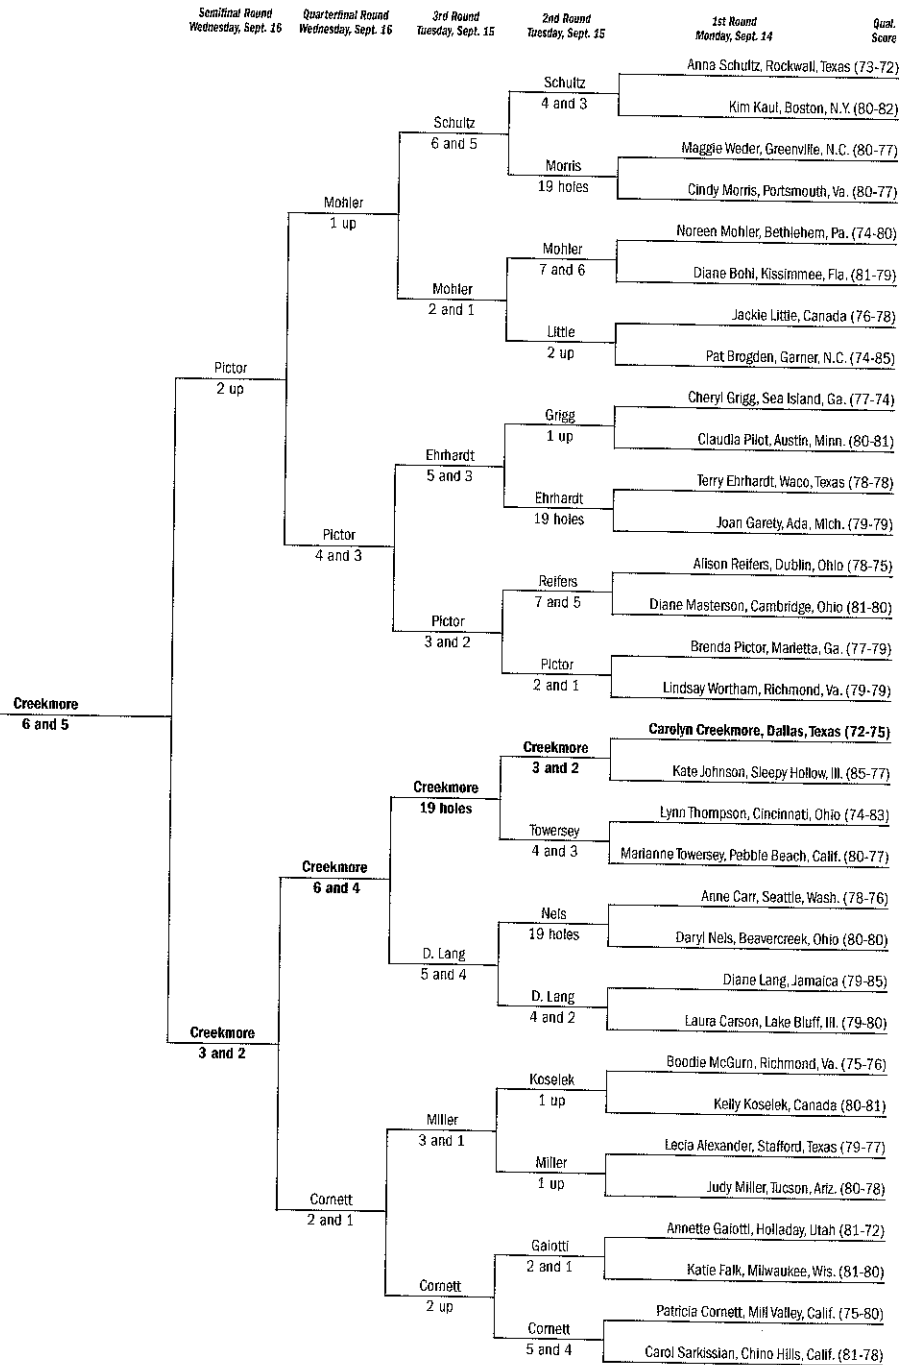

48th USGA Senior Women's Amateur Championship

<i>Qual. Score</i>	<i>1st Round Monday, Sept. 14</i>	<i>2nd Round Tuesday, Sept. 15</i>	<i>3rd Round Tuesday, Sept. 15</i>	<i>Quarterfinal Round Wednesday, Sept. 16</i>	<i>Semifinal Round Wednesday, Sept. 16</i>
--------------------	---------------------------------------	--	--	---	--

Par: 35-35-70
Yardage: 5,515
Entries: 502

FINAL
 (18 holes)
 Thursday, Sept. 17
 Sherry G. Herman
 def.
 Carolyn Creekmore,
 4 and 3

Sept. 12-17, 2009, The Homestead (Cascades Course), Hot Springs, Va.

Complete Stroke-Play Results

Kim Eaton reacts after missing a putt during her quarterfinal match against Robyn Puckett.