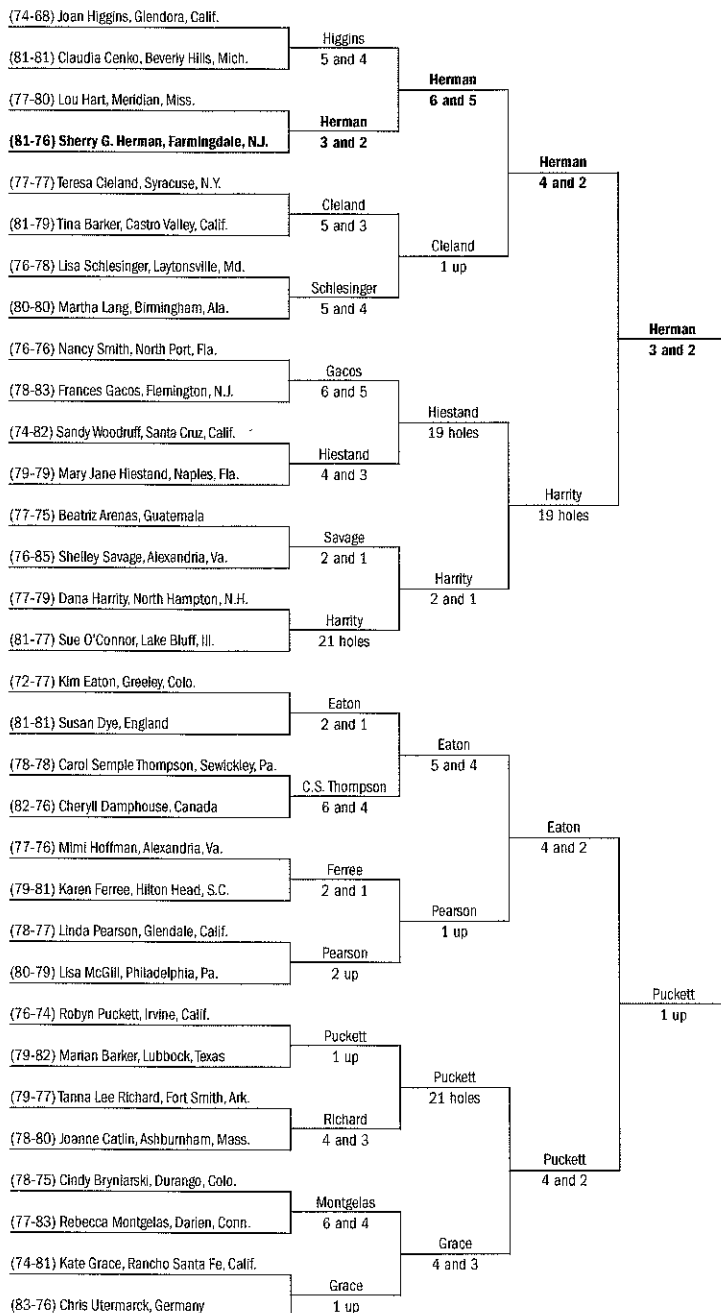

48th USGA Senior Women's Amateur Championship

<i>Qual. Score</i>	<i>1st Round Monday, Sept. 14</i>	<i>2nd Round Tuesday, Sept. 15</i>	<i>3rd Round Tuesday, Sept. 15</i>	<i>Quarterfinal Round Wednesday, Sept. 16</i>	<i>Semifinal Round Wednesday, Sept. 16</i>
--------------------	---------------------------------------	--	--	---	--

Par: 35-35-70
Yardage: 5,515
Entries: 502

FINAL
 (18 holes)
 Thursday, Sept. 17
 Sherry G. Herman
 def.
 Carolyn Creekmore,
 4 and 3

Sept. 12-17, 2009, The Homestead (Cascades Course), Hot Springs, Va.

Complete Stroke-Play Results

Kim Eaton reacts after missing a putt during her quarterfinal match against Robyn Puckett.