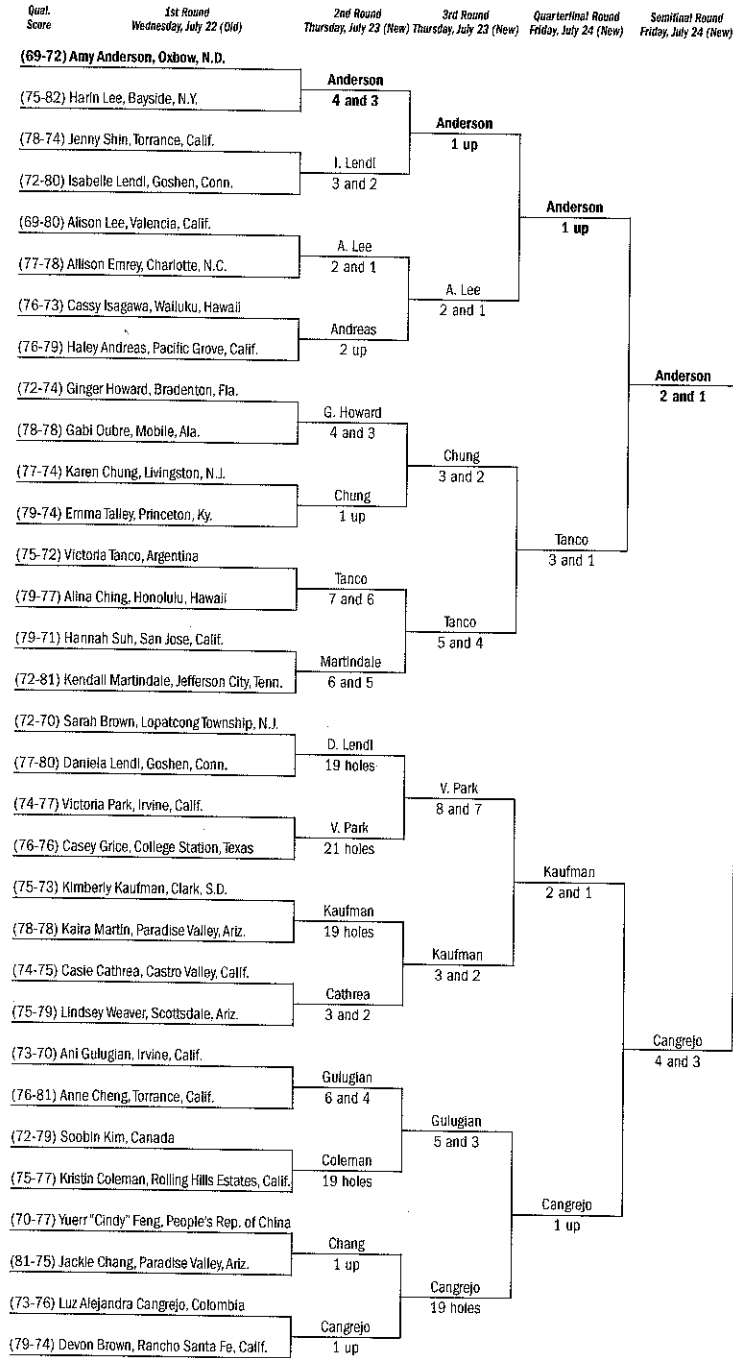

61st U.S. Girls' Junior Championship

Old Course
Par: 36-36-72
Yardage: 6,203

New Course
Par: 36-36-72
Yardage: 6,294
Entries: 999

FINAL
Saturday, July 25
(New Course)
Amy Anderson
def.
Kimberly Kim,
6 and 5