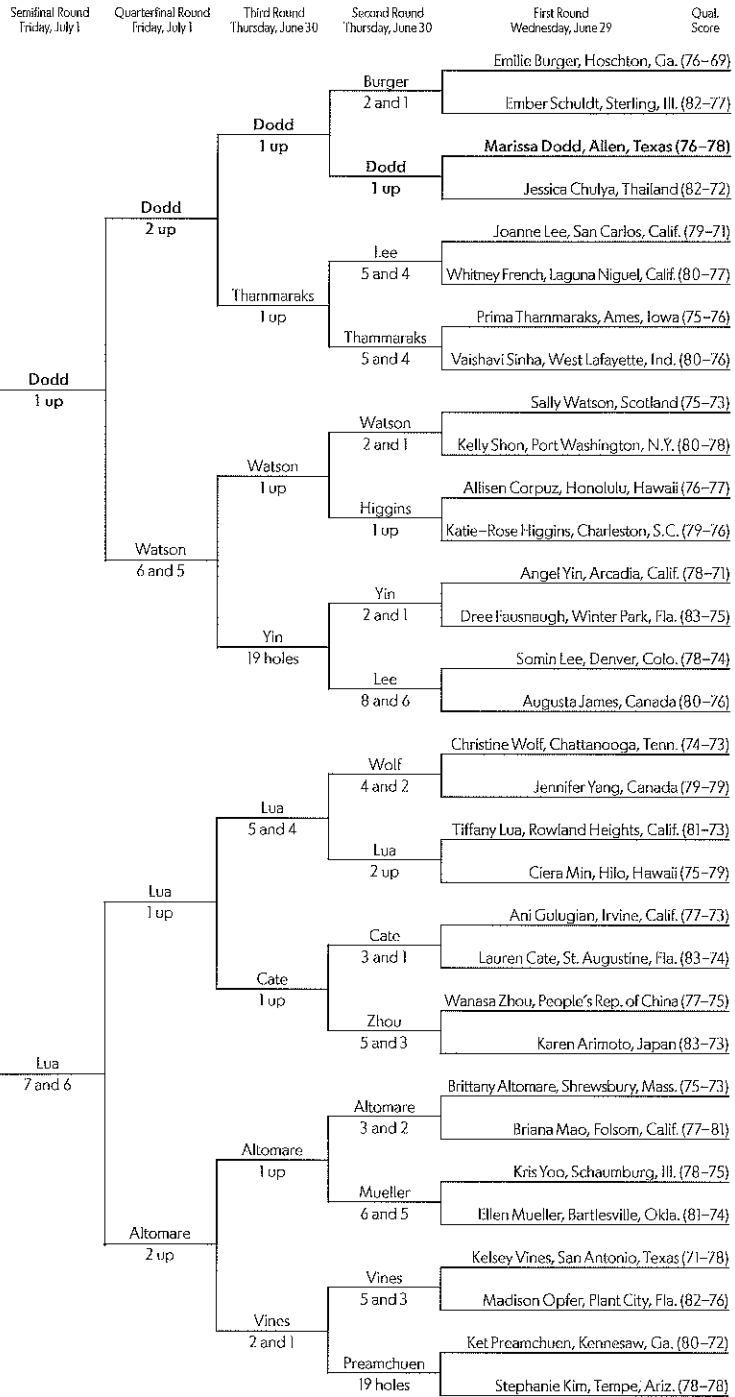

# 35th U.S. Women's Amateur Public Links Championship

Qual. Score      First Round Wednesday, June 29      Second Round Thursday, June 30      Third Round Thursday, June 30      Quarterfinal Round Friday, July 1      Semifinal Round Friday, July 1

Old Macdonald  
Par: 34-37-71  
Yardage: 6,075/6,098

Bandon Trails  
Par: 36-35-71  
Yardage: 6,095  
Entries: 695

FINAL  
Saturday, July 2  
Brianna Do  
def.  
Marissa Dodd,  
1 up

June 27 – July 2, 2011, Bandon Dunes Golf Resort, Bandon, Ore.

\* = in playoff; om = Old Macdonald; bt = Bandon Trails