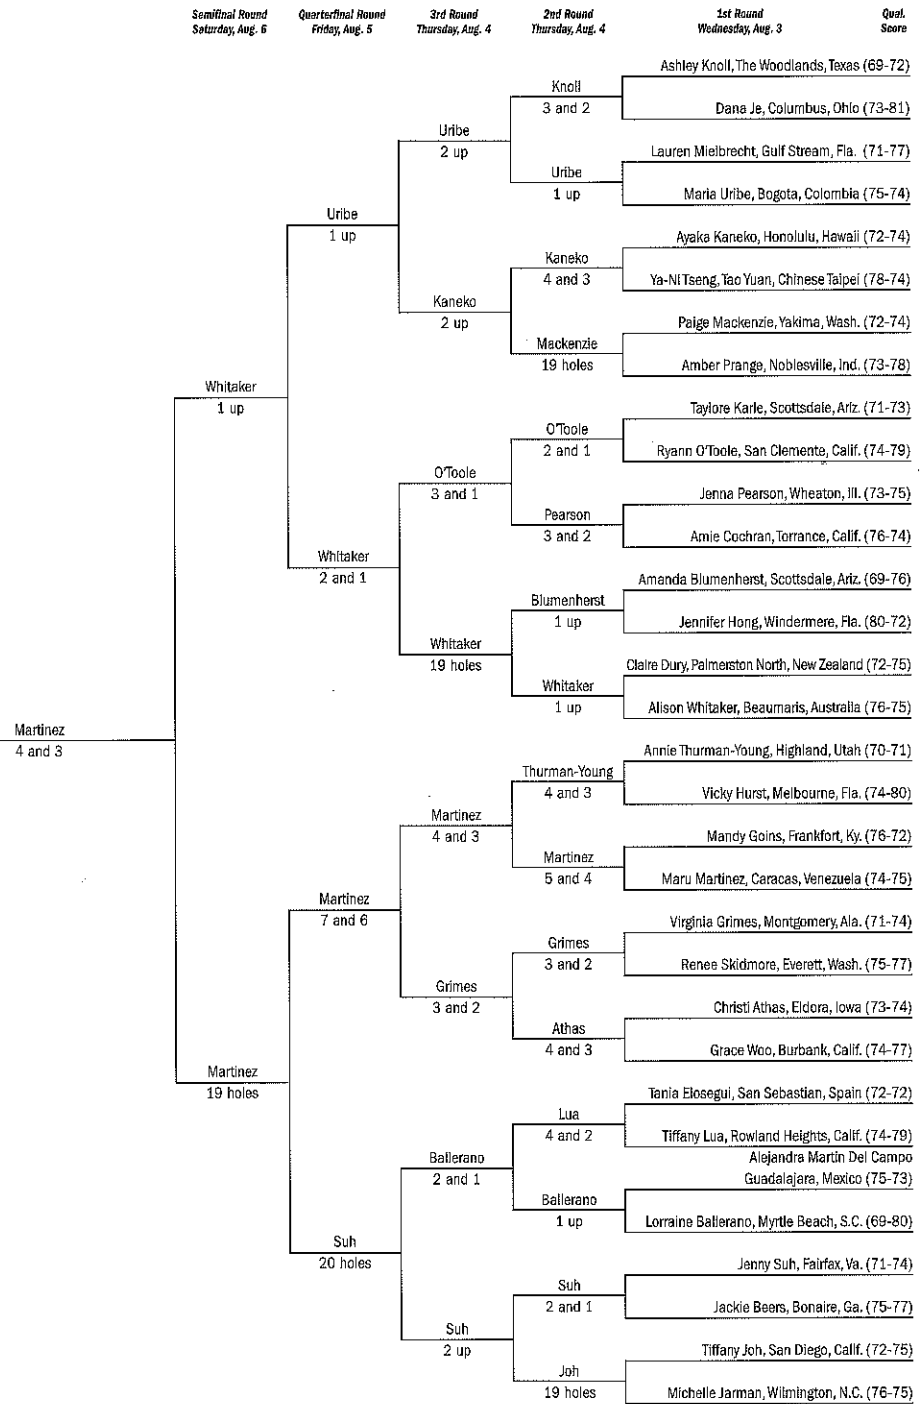

August 1-7, 2005, Ansley Golf Club (Settindown Creek Course), Roswell, Ga.