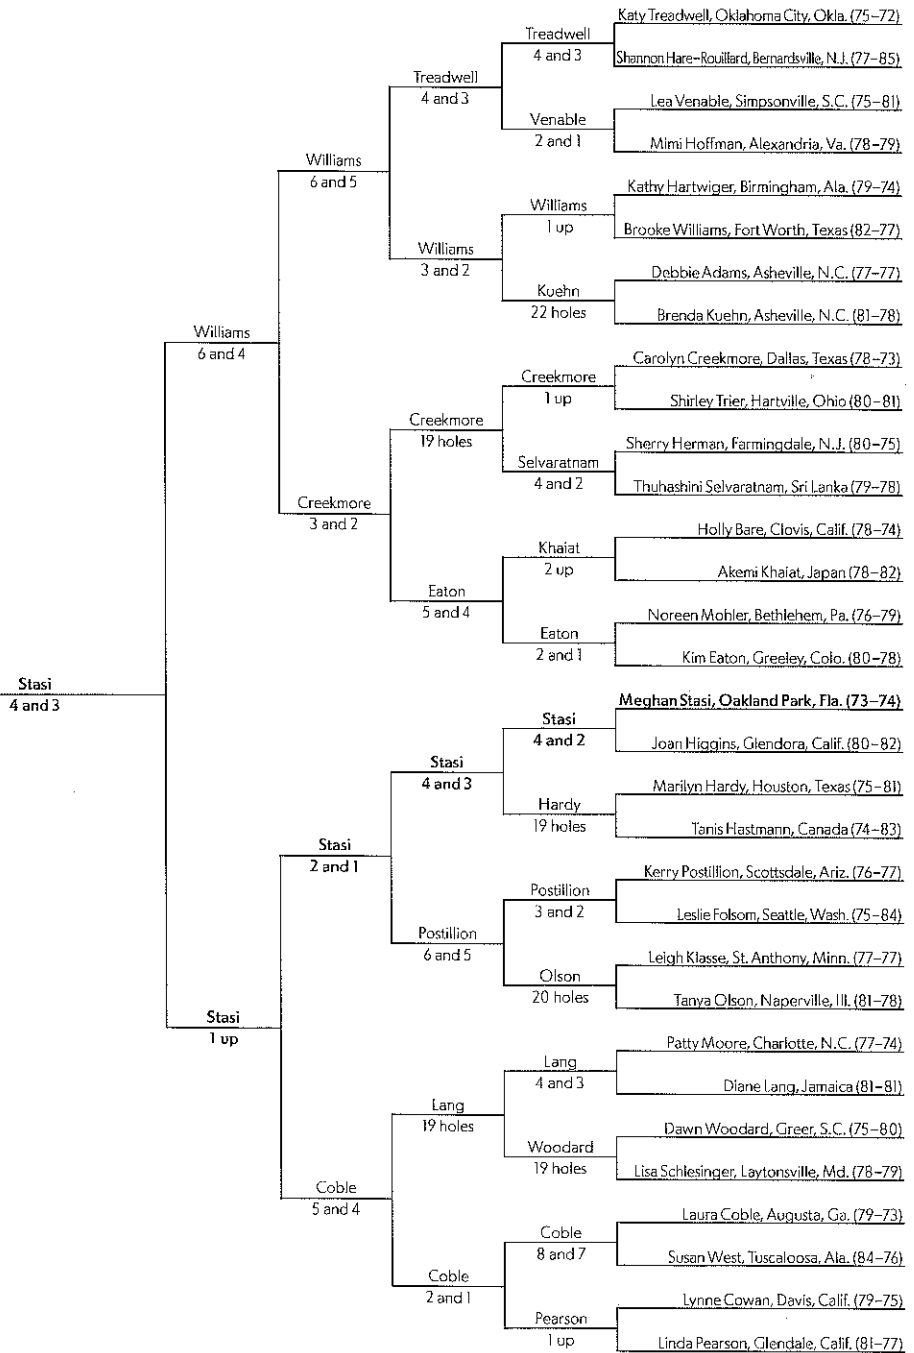

24th U.S. Women's Mid-Amateur Championship

Qual. Score 1st Round Monday, Sept. 27 2nd Round Tuesday, Sept. 28 3rd Round Tuesday, Sept. 28 Quarterfinal Round Wednesday, Sept. 29 Semifinal Round Wednesday, Sept. 29

Par: 36-36-72
Yardage: 6,209
Entries: 364

FINAL
 Thursday, Sept. 30
 Meghan Stasi
 def.
 Carol Robertson,
 2 up

Sept. 25-30, 2010, Wichita (Kan.) C.C.

Semifinal Round Wednesday, Sept. 29 Quarterfinal Round Wednesday, Sept. 29 3rd Round Tuesday, Sept. 28 2nd Round Tuesday, Sept. 28 1st Round Monday, Sept. 27 Qual. Score