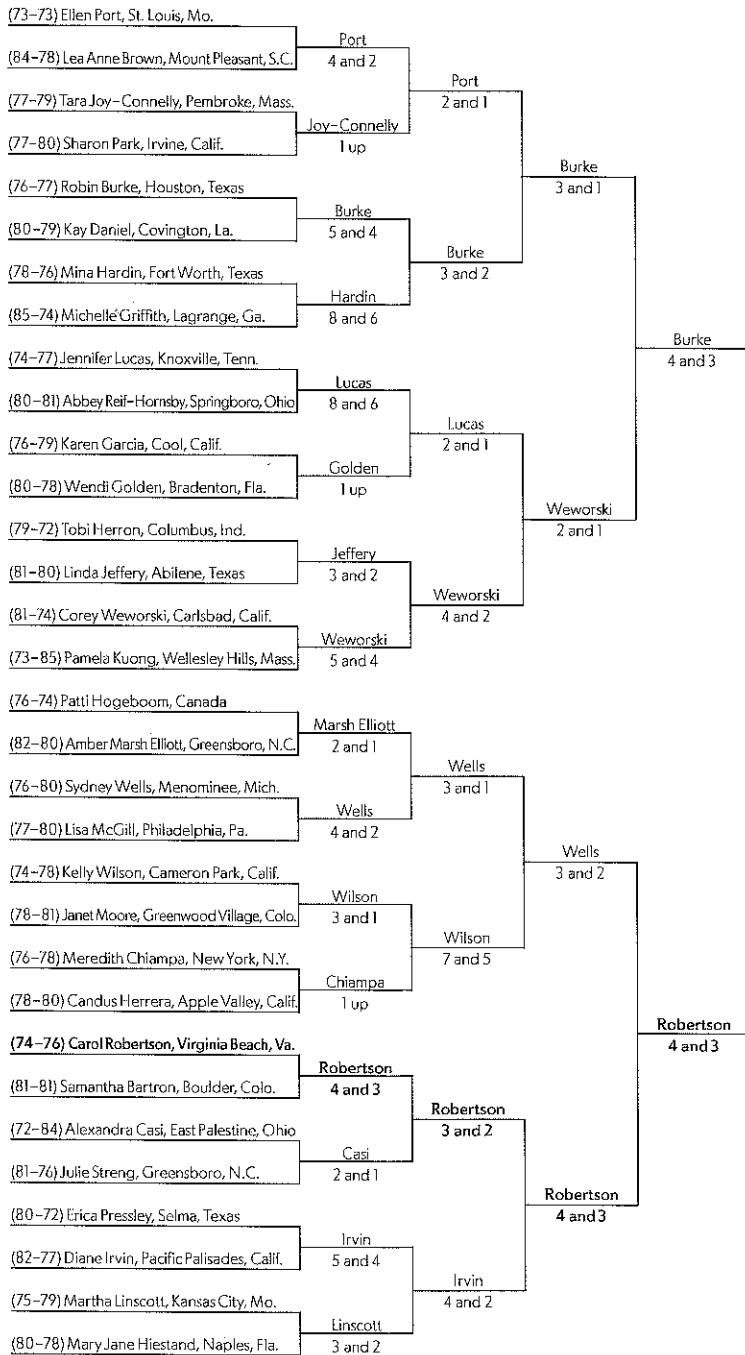

24th U.S. Women's Mid-Amateur Championship

Qual. Score 1st Round Monday, Sept. 27 2nd Round Tuesday, Sept. 28 3rd Round Tuesday, Sept. 28 Quarterfinal Round Wednesday, Sept. 29 Semifinal Round Wednesday, Sept. 29

Par: 36-36-72
Yardage: 6,209
Entries: 364

FINAL
 Thursday, Sept. 30
 Meghan Stasi
 def.
 Carol Robertson,
 2 up

Sept. 25-30, 2010, Wichita (Kan.) C.C.

Semifinal Round Wednesday, Sept. 29 Quarterfinal Round Wednesday, Sept. 29 3rd Round Tuesday, Sept. 28 2nd Round Tuesday, Sept. 28 1st Round Monday, Sept. 27 Qual. Score