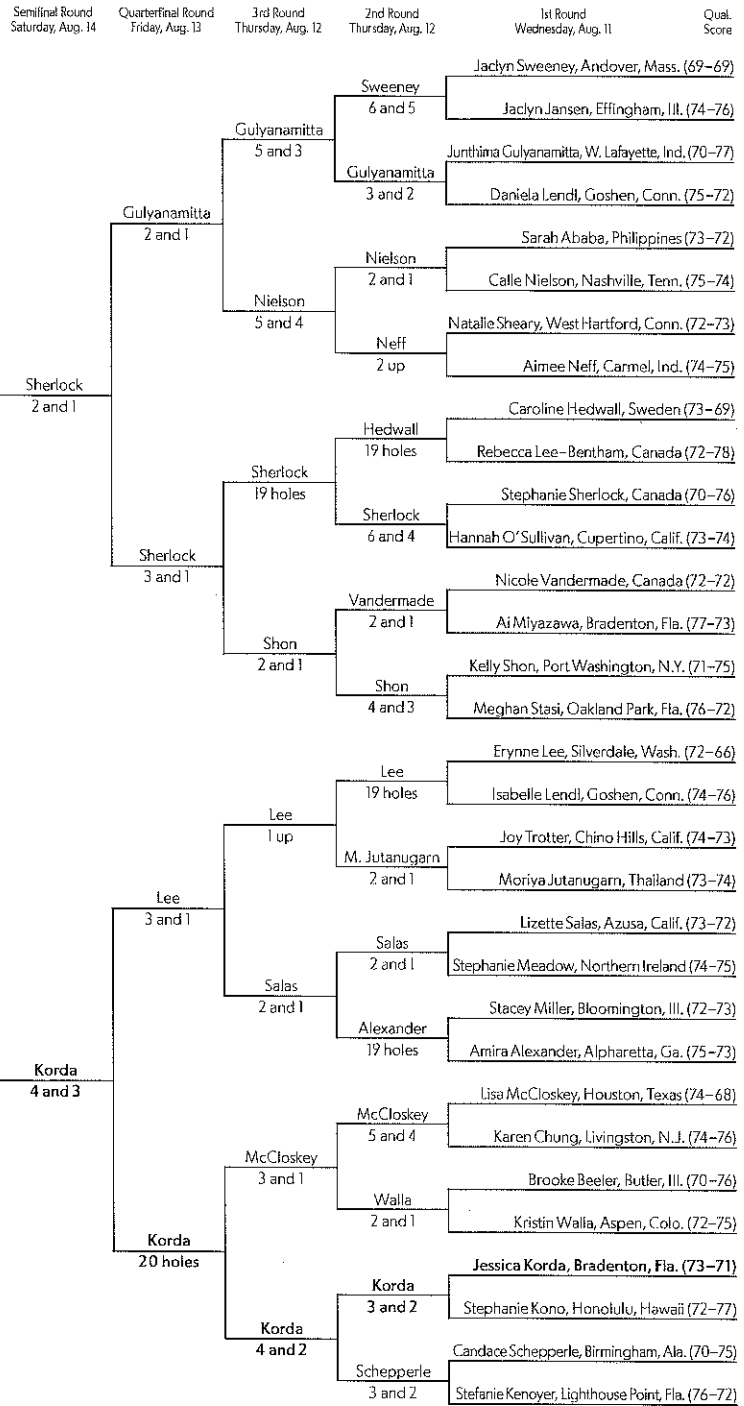

# 110th U.S. Women's Amateur Championship

Qual. Score	1st Round Wednesday, Aug. 11	2nd Round Thursday, Aug. 12	3rd Round Thursday, Aug. 12	Quarterfinal Round Friday, Aug. 13	Semifinal Round Saturday, Aug. 14
(65-73) Rachel Rohanna, Waynesburg, Pa.		Rohanna			
(74-77) Isabel Han, Harrington Park, N.J.		1 up			
(70-77) Marina Alex, Wayne, N.J.		Alex			
(74-73) Victoria Tanco, Argentina		2 and 1	Alex 19 holes		
(75-70) Cydney Clanton, Concord, N.C.		Clanton			
(74-75) Tiffany Lua, Rowland Heights, Calif.		1 up			
(70-75) Kristen Park, Buena Park, Calif.		K. Park			
(77-72) Jessica Negron, Ocala, Fla.		1 up			
(69-74) Doris Chen, Bradenton, Fla.		Chen			
(77-73) Becca Huffer, Denver, Colo.		4 and 3			
(76-70) Jennifer Kirby, Canada		Kirby			
(74-74) Brittany Altomare, Shrewsbury, Mass.		4 and 3			
(71-72) Sara-Maude Juneau, Canada		Juneau			
(75-75) Anna Kim, Canada		4 and 2			
(73-73) Beverly Mendoza, Philippines		Tubert			
(76-72) Emily Tubert, Burbank, Calif.		3 and 2			
(68-72) Brooke Pancake, Chattanooga, Tenn.		Carr			
(74-76) Corinne Carr, Pinehurst, N.C.		20 holes			
(75-72) Lisa Maunu, Canada		Michaels			
(75-72) Sydnee Michaels, Temecula, Calif.		6 and 4			
(71-73) Jungeun Han, Korea		Han			
(72-77) Amy Anderson, Oxbow, N.D.		7 and 5			
(71-74) Ariya Jutanugarn, Thailand		Jutanugarn			
(73-75) Nicole Zhang, Canada		2 and 1			
(72-70) Sally Watson, Scotland		Watson			
(70-80) Margaret Shirley, Atlanta, Ga.		2 and 1			
(72-74) Mia Piccio, Philippines		Murcia Ortiz			
(73-74) Juliana Murcia Ortiz, Colombia		3 and 2			
(74-70) Danielle Kang, Thousand Oaks, Calif.		Kang			
(72-77) Grace Na, Oakland, Calif.		2 and 1			
(72-73) Julia Boland, Australia		Then			
(77-71) Gabriella Then, Rancho Cucamonga, Calif.		3 and 1			

Par: 36-36-72  
Yardage: 6,559  
Entries: 1,049

**FINAL**  
Sunday, Aug. 15  
Danielle Kang  
def.  
Jessica Korda,  
2 and 1

Aug. 9-15, 2010, Charlotte (N.C.) Country Club