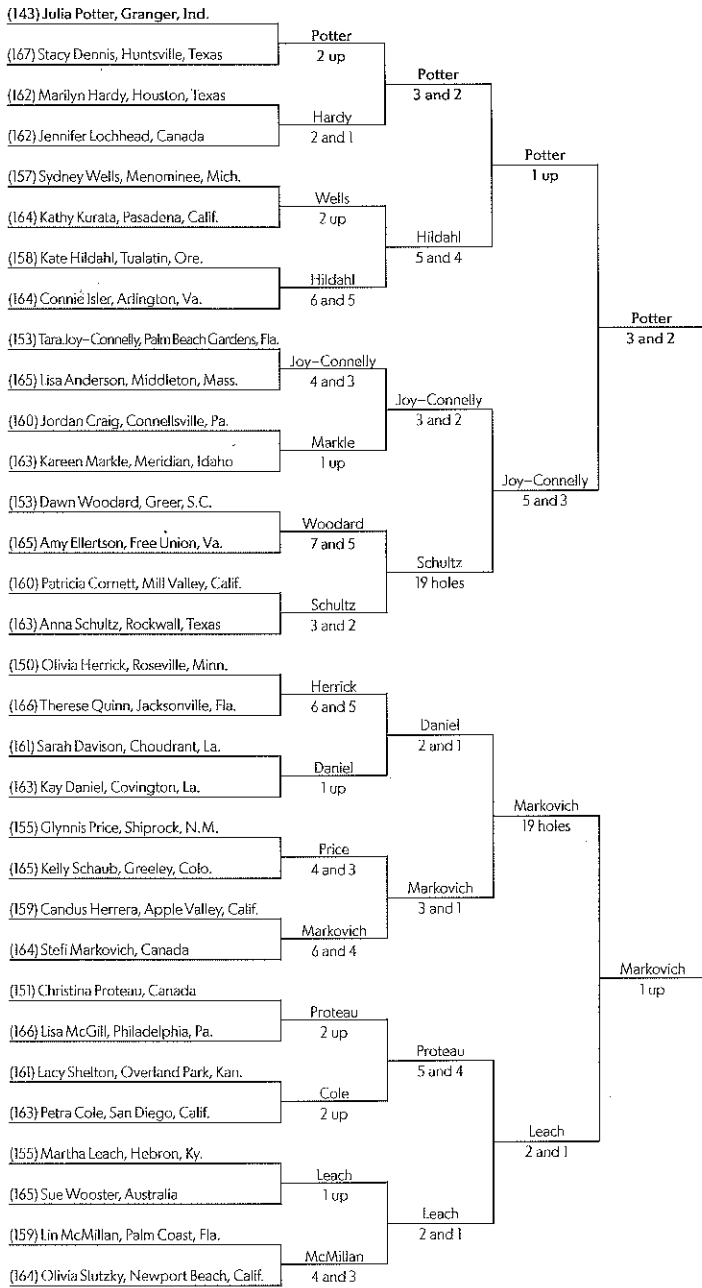

## 27th U.S. Women's Mid-Amateur Championship

Qual. Score	First Round Monday, Oct. 7	Second Round Tuesday, Oct. 8	Third Round Tuesday, Oct. 8	Quarterfinal Round Wednesday, Oct. 9	Semifinal Round Wednesday, Oct. 9
-------------	-------------------------------	---------------------------------	--------------------------------	---	--------------------------------------

Par: 35-36-71  
 Yardage: 6,152  
 Entries: 420

**FINAL**  
 Thursday, Oct. 10  
 Julia Potter  
 def.  
 Margaret Shirley,  
 19 holes

Oct. 5-10, 2013, Biltmore Forest C.C., Asheville, N.C.