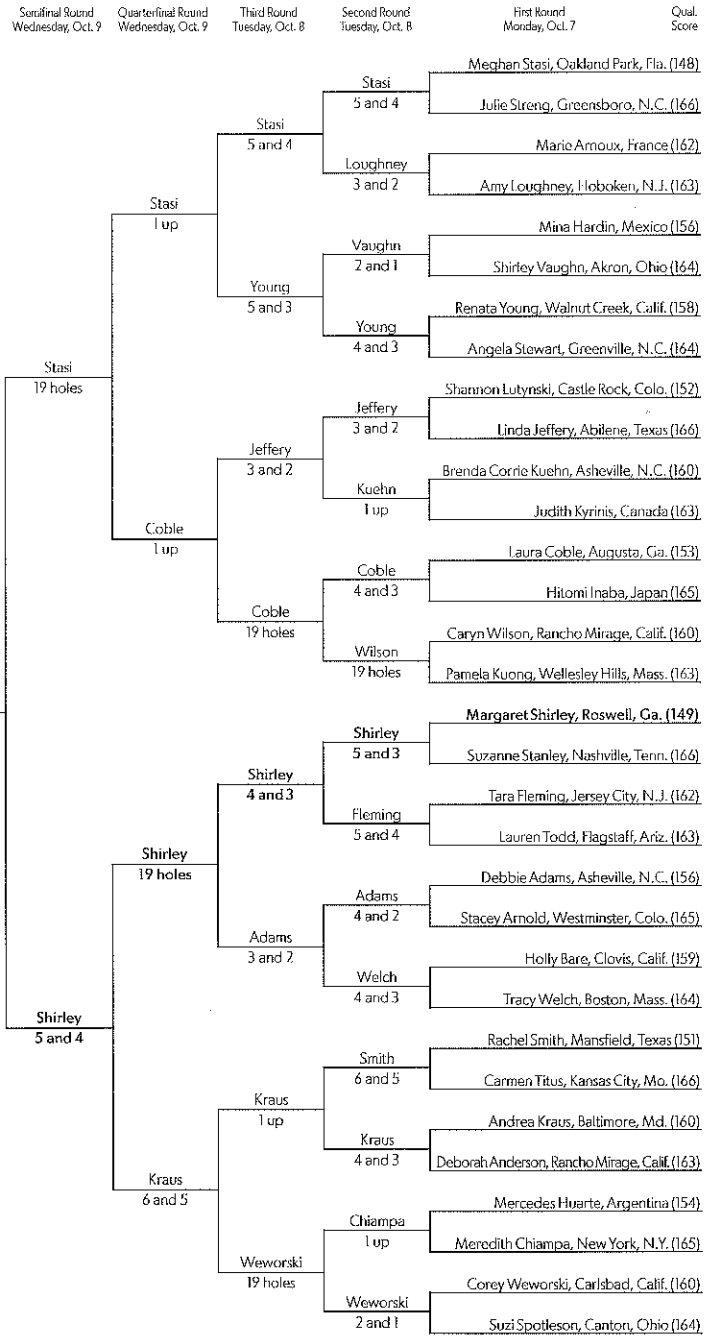

## 27th U.S. Women's Mid-Amateur Championship

Qual. Score	First Round Monday, Oct. 7	Second Round Tuesday, Oct. 8	Third Round Tuesday, Oct. 8	Quarterfinal Round Wednesday, Oct. 9	Semifinal Round Wednesday, Oct. 9
-------------	-------------------------------	---------------------------------	--------------------------------	---	--------------------------------------

Par: 35-36-71  
 Yardage: 6,152  
 Entries: 420

**FINAL**  
 Thursday, Oct. 10  
 Julia Potter  
 def.  
 Margaret Shirley,  
 19 holes

Oct. 5-10, 2013, Biltmore Forest C.C., Asheville, N.C.