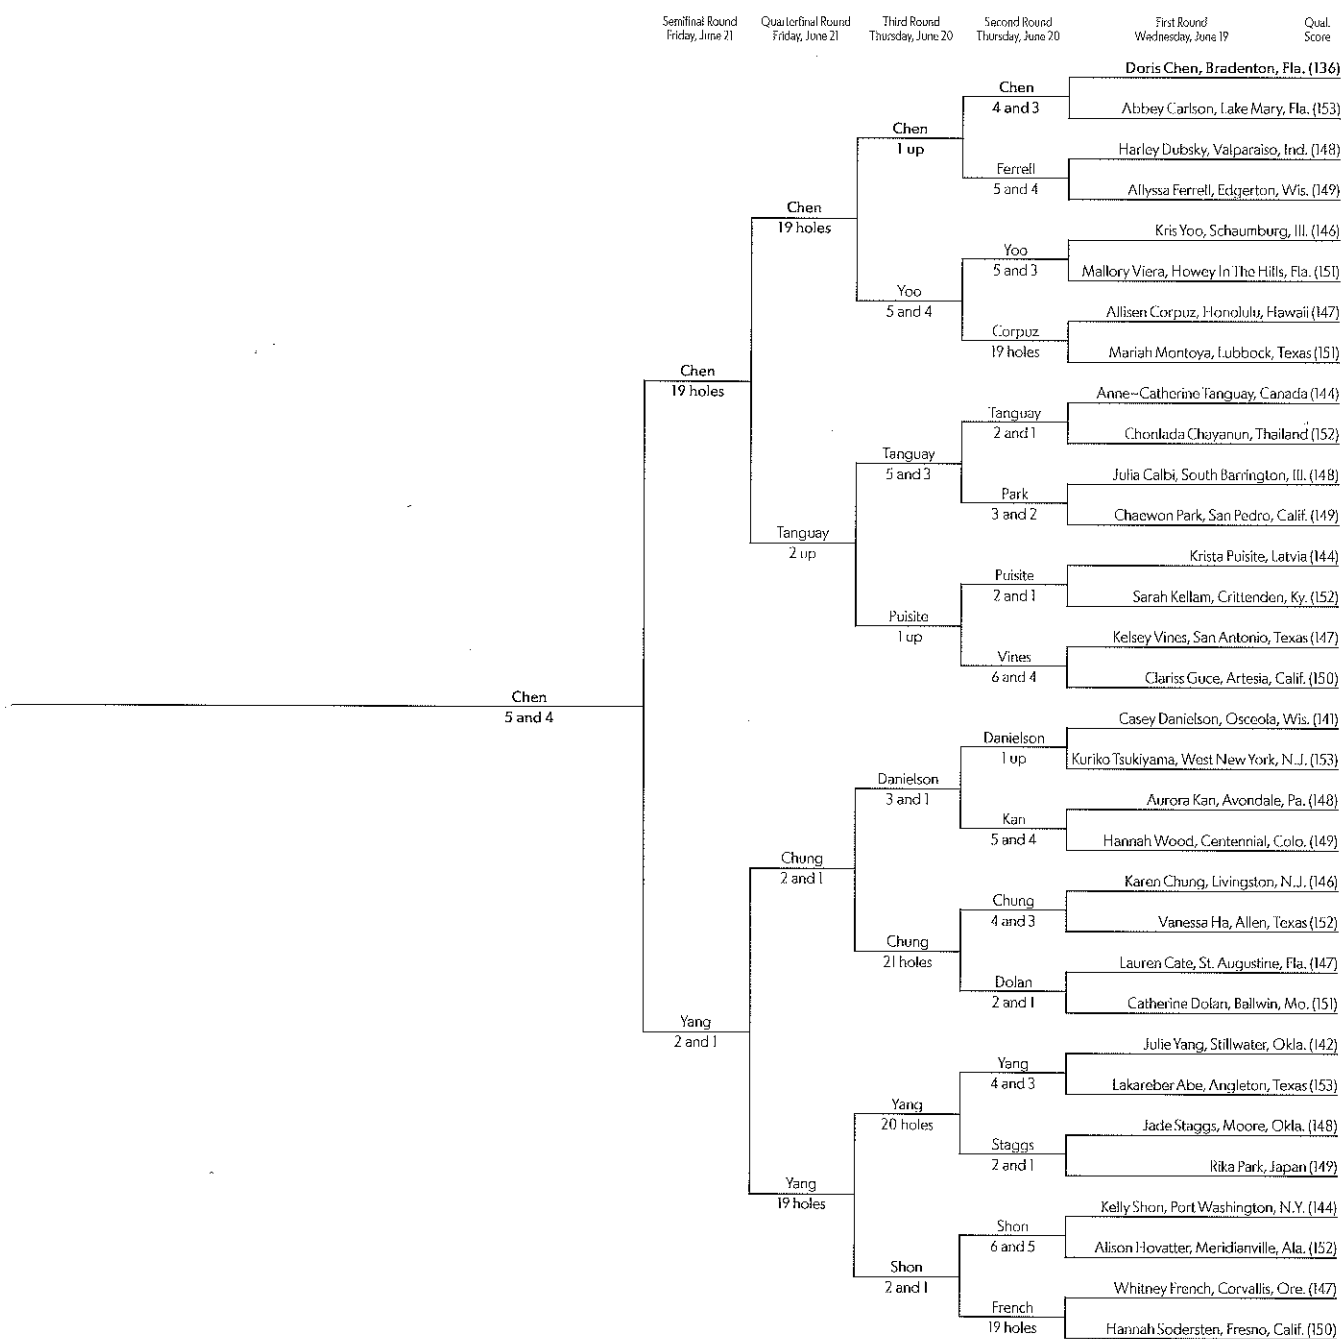

Par: 36-36-72
Yardage: 6,351
Entries: 700

Diaz-Yi
4 and 3

Diaz-Yi
4 and 3

Diaz-Yi
2 up

FINAL
Saturday, June 22
Lauren Diaz-Yi
def.
Doris Chen,
10 and 9

June 17-22, 2013, Jimmie Austin OU Golf Club, Norman, Okla.