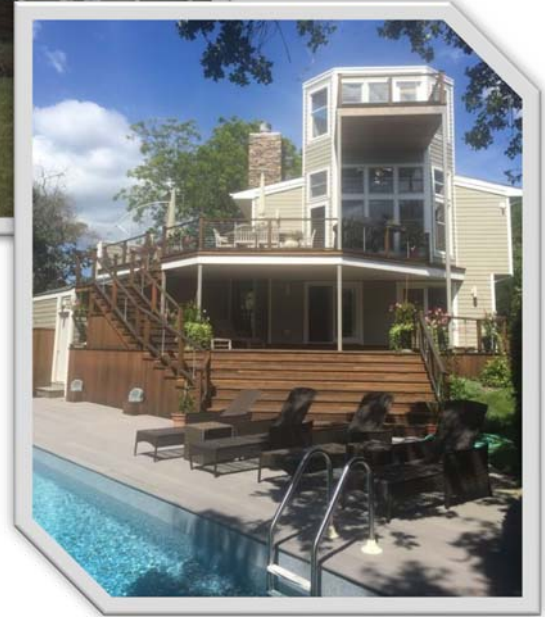

# 136 Middle Pond Road Southampton, NY 11968

**Rental Rate : \$12,500**

*\*Rental is available for additional days if needed.  
Additional fees may apply.*

**Distance to Shinnecock:** 3.0 miles, approx. 7 min.

**Pets:** No pets currently living in home; will allow pets in home

**Non-Smoking**

**Other Amenities:** grill, swimming pool, deck, sofa bed, outdoor shower

**Description:** This is a beautiful traditional two-story home located a few miles to the course. The home has beautiful decks that has a view of Shinnecock Bay. The home is very clean, clutter free and very comfortable.