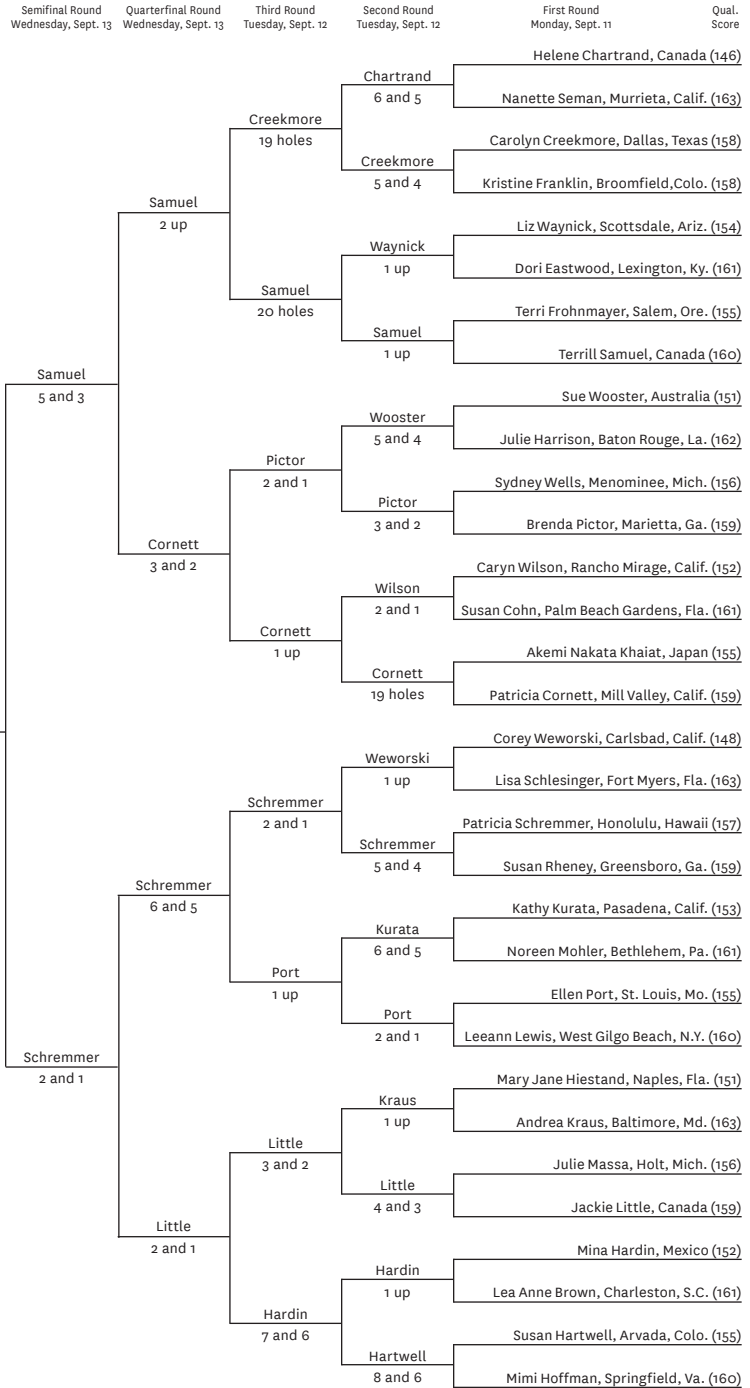

Sept. 9-14, 2017, Waverley C.C., Portland, Ore.

Complete Stroke-Play Results

146	Lara Tennant, Portland, Ore., 73-73; Helene Chartrand, Canada, 75-71		Ore., 83-75; Lynne Cowan, Rocklin, Calif., 81-77; Kristine Franklin, Broomfield, Colo., 75-83
148	Corey Weworski, Carlsbad, Calif., 78-70		Susan Rheney, Greensboro, Ga., 77-82; Nancy Beck, Dallas, Texas, 77-82; Pamela Kuong, Wellesley Hills, Mass., 80-79; Jackie Little, Canada, 80-79; Brenda Pictor, Marietta, Ga., 82-77; Tama Caldabaugh, Ponte Vedra Beach, Fla., 81-78; Beatriz Arenas, Guatemala, 79-80; Patricia Cornett, Mill Valley, Calif., 80-79
149	Laura Coble, Augusta, Ga., 75-74	159	Mimi Hoffman, Springfield, Va., 80-80; Sandra Turbide, Canada, 82-78; M.K. Thanos-Zordani, Palm Desert, Calif., 80-80; Leeann Lewis, West Gilgo Beach, N.Y., 82-78; Terrill Samuel, Canada, 79-81
150	Tara Fleming, Jersey City, N.J., 76-74		Anna Schultz, Dallas, Texas, 81-80; Angela Stewart, Greenville, N.C., 76-85; Dori Eastwood, Lexington, Ky., 81-80; Noreen Mohler, Bethlehem, Pa., 78-83; Adrienne MacLean, Basking Ridge, N.J., 79-82; Tina Barker, Fairfield, Calif., 78-83; Lea Anne Brown, Charleston, S.C., 80-81; Susan Cohn, Palm Beach Gardens, Fla., 82-79
151	Mary Jane Hiestand, Naples, Fla., 74-77; Sue Wooster, Australia, 75-76; Sherry Herman, Middletown, N.J., 76-75; Judith Kyrinis, Canada, 75-76	160	Jen Holland, Branford, Conn., 85-77; Lin Culver, Palm Coast, Fla., 84-78; Julie Harrison, Baton Rouge, La., 84-78
152	Caryn Wilson, Rancho Mirage, Calif., 75-77; Mina Hardin, Mexico, 76-76; Evelyn Orley, Switzerland, 76-76	161	*Andrea Kraus, Baltimore, Md., 81-82 (3); *Lisa Schlesinger, Fort Myers, Fla., 85-78 (3); *Julie McMullin, Park City, Utah, 78-85 (3); *Nanette Seman, Murrieta, Calif., 81-82 (3); *Sherry Smith, Irvine, Calif., 82-81 (3); *Courtney Myhrum, Pittsburgh, Pa., 80-83 (4, 4)
153	Marie-Therese Torti, Canada, 76-77; Kathy Kurata, Pasadena, Calif., 77-76		
154	Liz Waynick, Scottsdale, Ariz., 76-78; Jane Fitzgerald, Kensington, Md., 79-75		
155	Lisa McGill, Philadelphia, Pa., 76-79; Terri Frohnmayer, Salem, Ore., 77-78; Ellen Port, St. Louis, Mo., 79-76; Mary Ann Hayward, Canada, 75-80; Leigh Klasse, Cumberland, Wis., 80-75; Susan Hartwell, Arvada, Colo., 78-77; Akemi Nakata Khaiat, Japan, 79-76; Martha Leach, Hebron, Ky., 82-73	162	
156	Julie Carmichael, Indianapolis, Ind., 78-78; Sydney Wells, Menominee, Mich., 78-78; Julie Massa, Holt, Mich., 78-78; Kim Eaton, Greeley, Colo., 79-77	163	
157	Diane Lang, Weston, Fla., 79-78; Patricia Schremmer, Honolulu, Hawaii, 81-76		
158	Carolyn Creekmore, Dallas, Texas, 78-80; Anita Wicks, Roseburg, Ore., 83-75; Lynne Cowan, Rocklin, Calif., 81-77; Kristine Franklin, Broomfield, Colo., 75-83		

* = In Playoff

Failed to Qualify