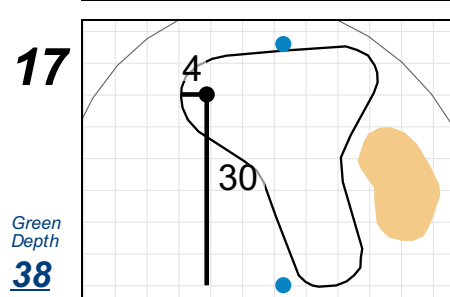

U.S. Women's Amateur Four-Ball

El Caballero Country Club

Each side of a complete square on the green represents 5 yards. / Blue dots represent green front and back.