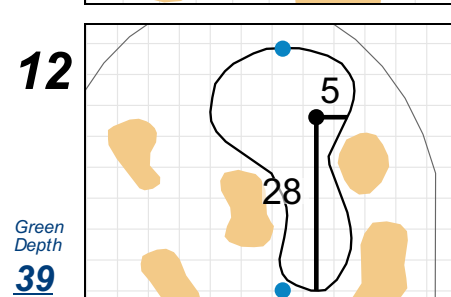

U.S. Women's Amateur Four-Ball

El Caballero Country Club

Each side of a complete square on the green represents 5 yards. / Blue dots represent green front and back.