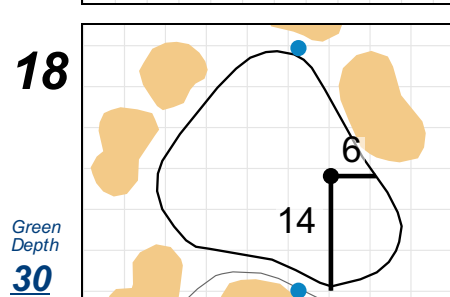

U.S. Women's Amateur Four-Ball

El Caballero Country Club

Each side of a complete square on the green represents 5 yards. / Blue dots represent green front and back.