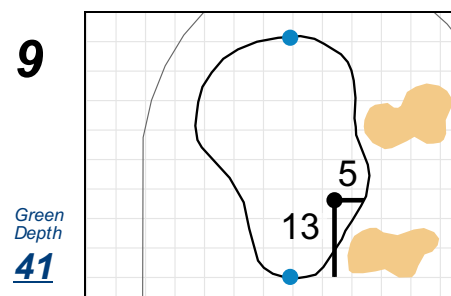

U.S. Women's Amateur Four-Ball

El Caballero Country Club

Each side of a complete square on the green represents 5 yards. / Blue dots represent green front and back.