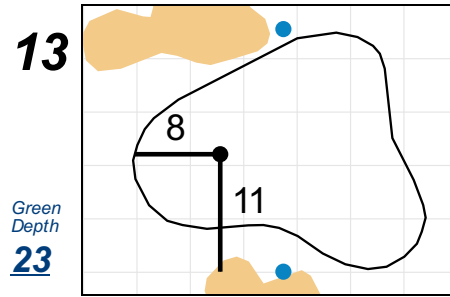

U.S. Women's Amateur Four-Ball

El Caballero Country Club

Each side of a complete square on the green represents 5 yards. / Blue dots represent green front and back.