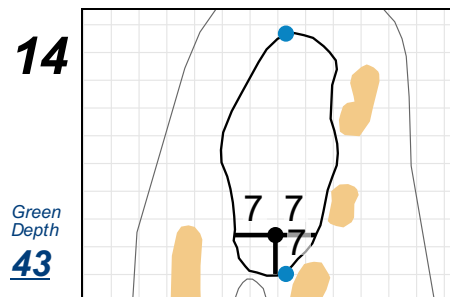

U.S. Women's Amateur Four-Ball

El Caballero Country Club

Each side of a complete square on the green represents 5 yards. / Blue dots represent green front and back.