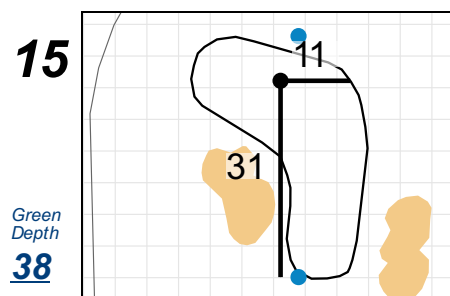

U.S. Women's Amateur Four-Ball

El Caballero Country Club

Each side of a complete square on the green represents 5 yards. / Blue dots represent green front and back.