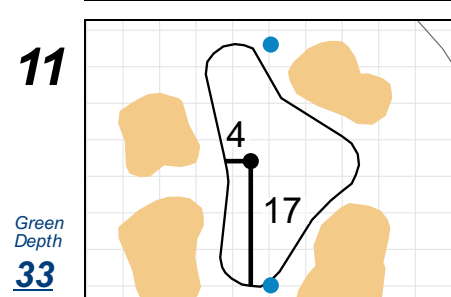

U.S. Women's Amateur Four-Ball

El Caballero Country Club

Each side of a complete square on the green represents 5 yards. / Blue dots represent green front and back.