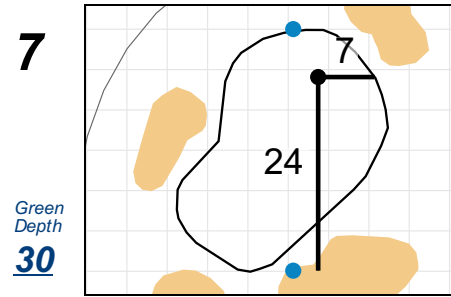

U.S. Women's Amateur Four-Ball

El Caballero Country Club

Each side of a complete square on the green represents 5 yards. / Blue dots represent green front and back.