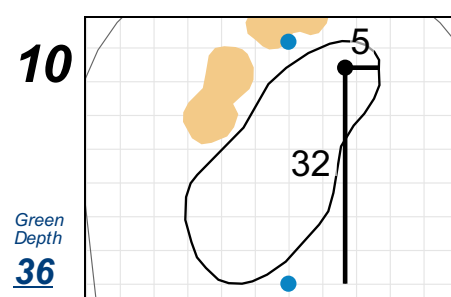

U.S. Women's Amateur Four-Ball

El Caballero Country Club

Each side of a complete square on the green represents 5 yards. / Blue dots represent green front and back.