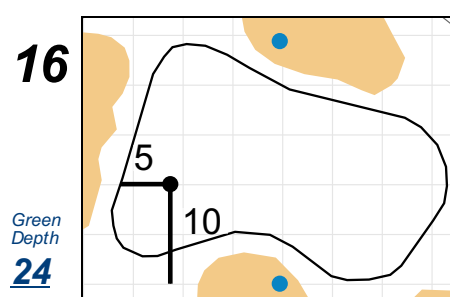

U.S. Women's Amateur Four-Ball

El Caballero Country Club

Each side of a complete square on the green represents 5 yards. / Blue dots represent green front and back.