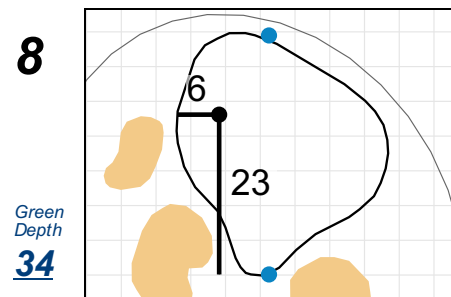

U.S. Women's Amateur Four-Ball

El Caballero Country Club

Each side of a complete square on the green represents 5 yards. / Blue dots represent green front and back.