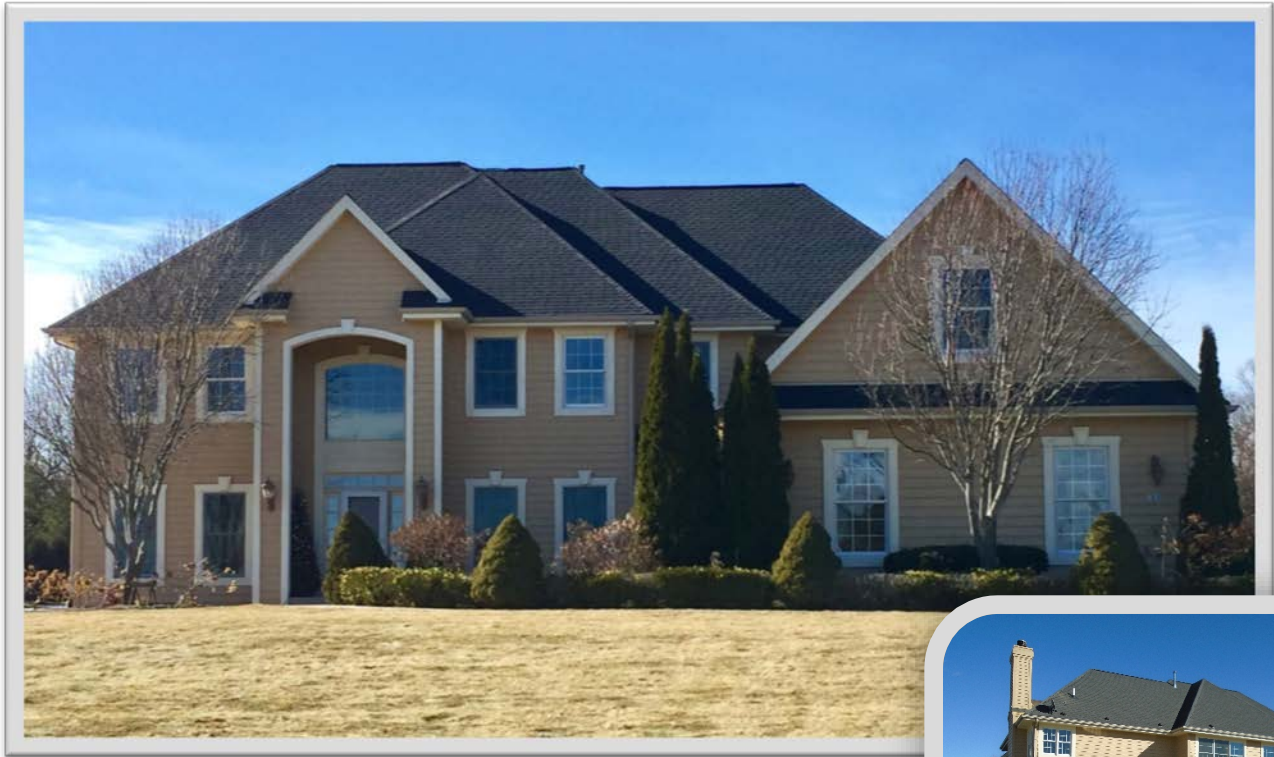

1617 Prairie Lane Hubertus, WI 53033

Rental Rate : \$10,000

**Rental may be available for additional days if needed. Additional fees may apply.*

Distance to Erin Hills: 8.5 miles, approx. 14 min.

Bedrooms: 5 bedrooms (King, Queen, Twin, Twin, Twin)

Bathrooms: 4 full, 1 half

Single Family: 5200 sq ft

Gated: No, Holly Hills Preserve

Internet/Wifi: Yes

TVs: Family/Living Room, Basement

Pets: Dog currently living in home; Homeowner will allow pets

Non-Smoking

Other Amenities: fire pits, pool table, 3 car garage, grill, patio

Description: This is a colonial style home located just a short distance from the course. This home has a large backyard with a grass baseball diamond and two fire pits. The home has very spacious rooms and offers an additional living space, play room and pool table in the basement. The home is well-kept, clean and clutter free.