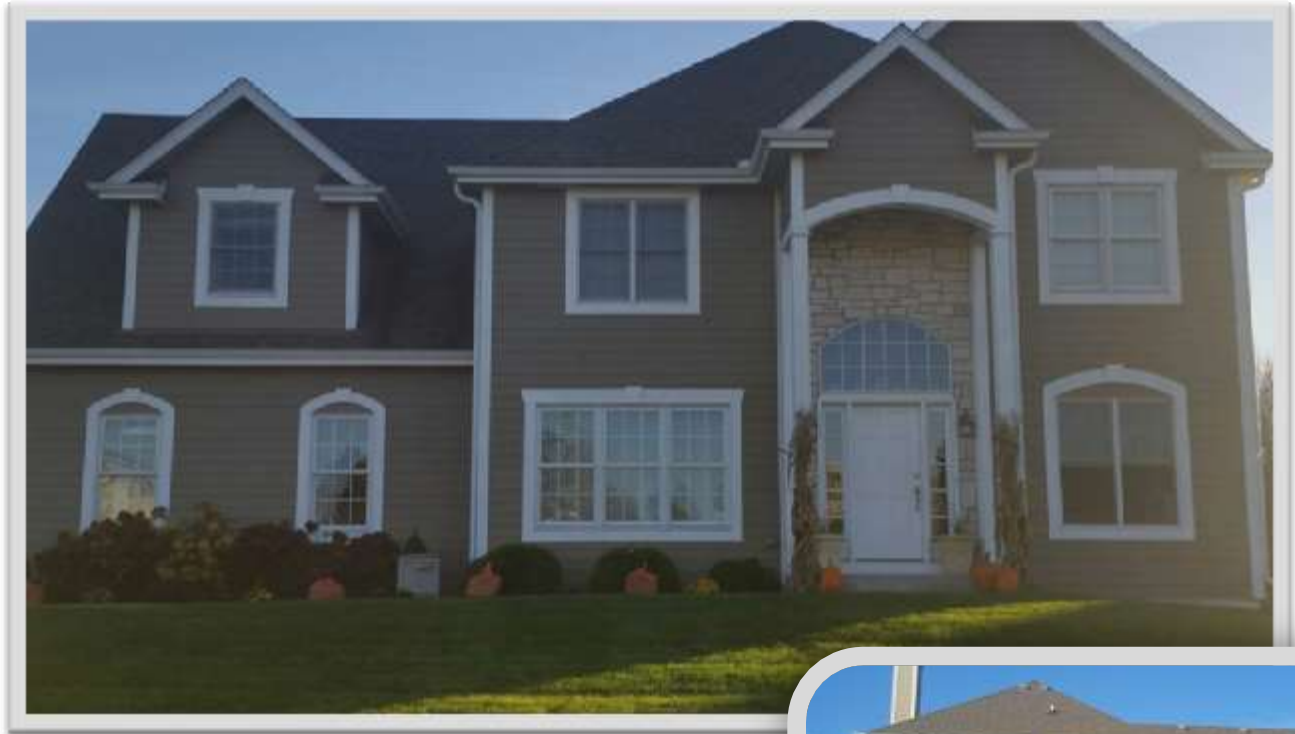

# W2267 E. Schure Drive Oconomowoc, WI 53066

**Rental Rate : \$8,000**

*\*Rental is available for additional days if needed. Additional fees may apply.*

**Distance to Erin Hills:** 9 miles, approx. 13 min.

**Non-Smoking**

**Other Amenities:** Large deck, swing set

**Description:** This is a beautiful home located just 9 miles from the course. The home features an open living area/kitchen concept. The home is very clean, clutter free and child friendly.