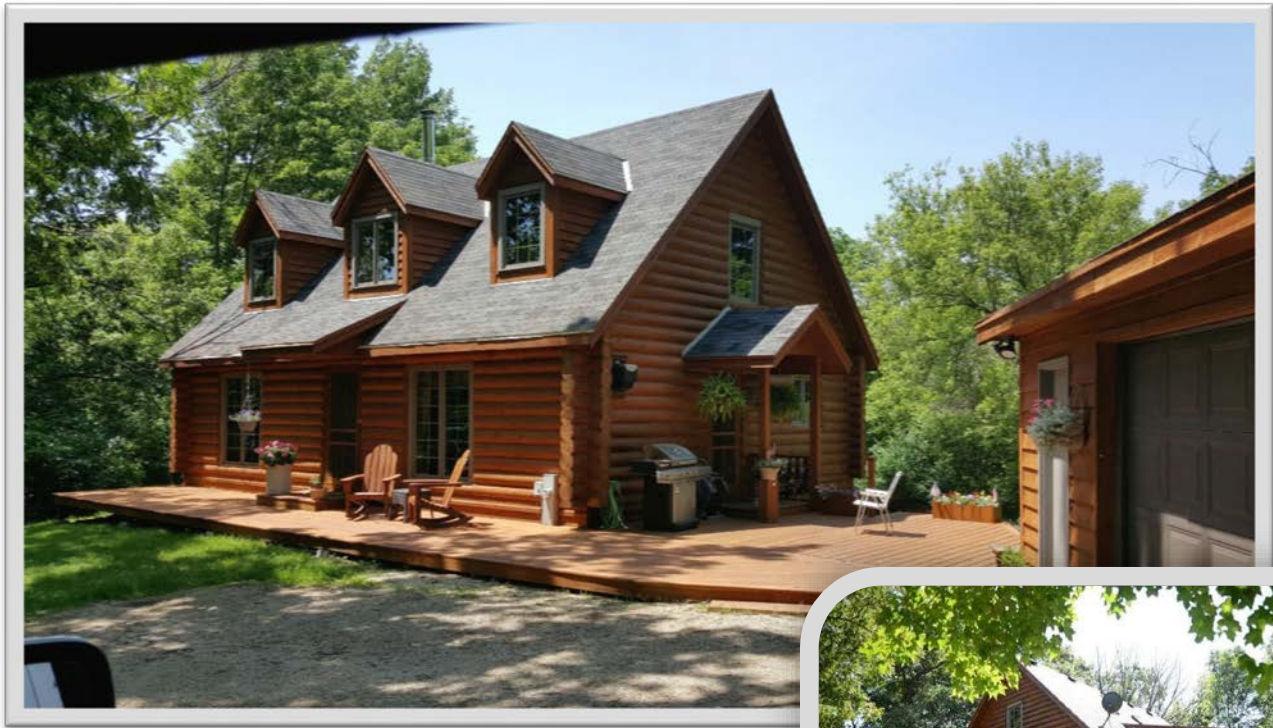

6044 Pleasant Hill Road Hartford, WI 53027

Rental Rate : \$8,000

**Rental may be available for additional days if needed. Additional fees may apply.*

Distance to Erin Hills: 4.4 miles, approx. 8 min.

Bedrooms: 3 bedrooms (Queen, Queen, Full)

Bathrooms: 2 full

Single Family: 2200 sq ft

Gated: No

Internet/Wifi: Yes

TVs: Family/Living Room, Kitchen, Master Bedroom, Lower Level Sitting Room

Pets: No pets living in home; will not allow pets

Non-Smoking

Other Amenities: hot tub, screened back porch, deck

Description: This is a unique custom crafted log home located on 1.5 acres and only a few miles from the course. The home has a large kitchen that overlooks the great room and a fabulous four seasons room with swing and beautiful gardens. This home is very clean, well-kept and clutter free.