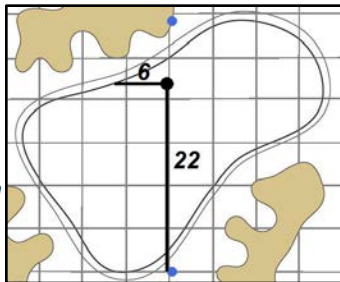

Round 2 - Friday, August 12, 2016

1

Green Depth
32

7

Green Depth
27

13

Green Depth
35

2

Green Depth
32

8

Green Depth
28

14

Green Depth
31

3

Green Depth
30

9

Green Depth
28

15

Green Depth
33

4

Green Depth
31

10

Green Depth
33

16

Green Depth
32

12

Green Depth
38

18

Green Depth
33

37th U.S. Senior Open Championship

Scioto Country Club - Columbus, Ohio

Each side of a complete square on the green represents 5 yards. / Blue dots represent green front and back.