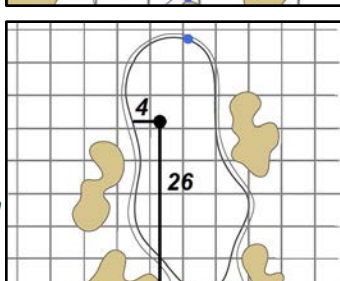

Green Depth
28

15

Green Depth
33

4

Green Depth
31

10

Green Depth
33

16

Green Depth
30

5

Green Depth
35

11

Green Depth
26

17

Green Depth
34

6

Green Depth
32

12

Green Depth
38

18

Green Depth
33

37th U.S. Senior Open Championship

Scioto Country Club - Columbus, Ohio

Each side of a complete square on the green represents 5 yards. / Blue dots represent green front and back.