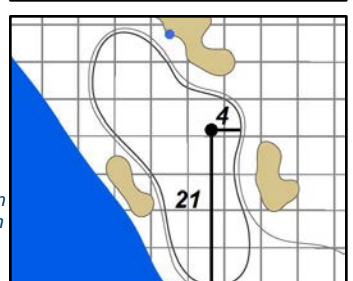

Green Depth
30

5

Green Depth
35

11

Green Depth
26

17

Green Depth
34

6

Green Depth
32

12

Green Depth
38

18

Green Depth
33

37th U.S. Senior Open Championship

Scioto Country Club - Columbus, Ohio

Each side of a complete square on the green represents 5 yards. / Blue dots represent green front and back.