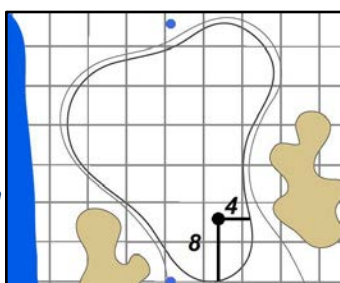

Green Depth
28

15

Green Depth
33

4

Green Depth
31

10

Green Depth
33

16

Green Depth
30

5

Green Depth
35

11

Green Depth
26

17

Green Depth
34

6

Green Depth
32

12

Green Depth
38

18

Green Depth
33

37th U.S. Senior Open Championship

Scioto Country Club - Columbus, Ohio

Each side of a complete square on the green represents 5 yards. / Blue dots represent green front and back.