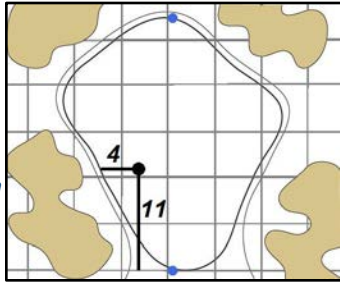

Round 2 - Friday, August 12, 2016

1

Green Depth
32

7

Green Depth
27

13

Green Depth
35

2

Green Depth
32

8

Green Depth
28

14

Green Depth
31

3

Green Depth
30

9

Green Depth
28

15

Green Depth
33

4

Green Depth
31

10

Green Depth
33

16

Green Depth
32

12

Green Depth
38

18

Green Depth
33

37th U.S. Senior Open Championship

Scioto Country Club - Columbus, Ohio

Each side of a complete square on the green represents 5 yards. / Blue dots represent green front and back.