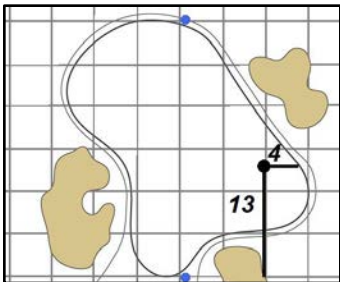

Green Depth
32

8

Green Depth
28

14

Green Depth
31

3

Green Depth
30

9

Green Depth
28

15

Green Depth
33

4

Green Depth
31

10

Green Depth
33

16

Green Depth
32

12

Green Depth
38

18

Green Depth
33

37th U.S. Senior Open Championship

Scioto Country Club - Columbus, Ohio

Each side of a complete square on the green represents 5 yards. / Blue dots represent green front and back.