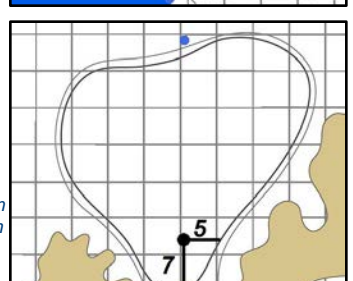

Green Depth
32

12

Green Depth
38

18

Green Depth
33

37th U.S. Senior Open Championship

Scioto Country Club - Columbus, Ohio

Each side of a complete square on the green represents 5 yards. / Blue dots represent green front and back.