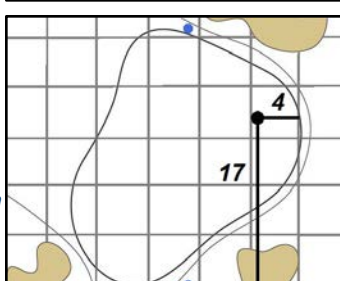

Green Depth
28

15

Green Depth
33

4

Green Depth
31

10

Green Depth
33

16

Green Depth
30

5

Green Depth
35

11

Green Depth
26

17

Green Depth
34

6

Green Depth
32

12

Green Depth
38

18

Green Depth
33

37th U.S. Senior Open Championship

Scioto Country Club - Columbus, Ohio

Each side of a complete square on the green represents 5 yards. / Blue dots represent green front and back.