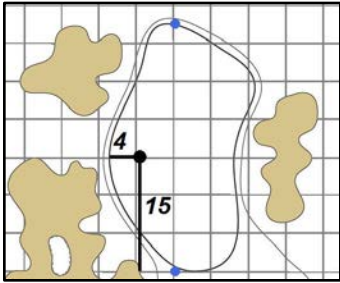

Round 2 - Friday, August 12, 2016

1

Green Depth
32

7

Green Depth
27

13

Green Depth
35

2

Green Depth
32

8

Green Depth
28

14

Green Depth
31

3

Green Depth
30

9

Green Depth
28

15

Green Depth
33

4

Green Depth
31

10

Green Depth
33

16

Green Depth
32

12

Green Depth
38

18

Green Depth
33

37th U.S. Senior Open Championship

Scioto Country Club - Columbus, Ohio

Each side of a complete square on the green represents 5 yards. / Blue dots represent green front and back.