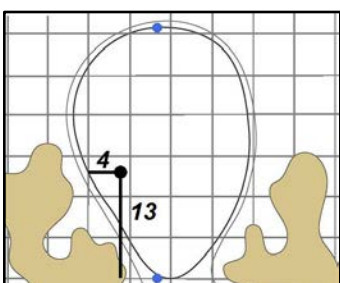

Green Depth
28

15

Green Depth
33

4

Green Depth
31

10

Green Depth
33

16

Green Depth
30

5

Green Depth
35

11

Green Depth
26

17

Green Depth
34

6

Green Depth
32

12

Green Depth
38

18

Green Depth
33

37th U.S. Senior Open Championship

Scioto Country Club - Columbus, Ohio

Each side of a complete square on the green represents 5 yards. / Blue dots represent green front and back.