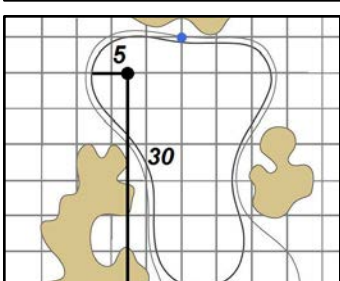

Green Depth
28

15

Green Depth
33

4

Green Depth
31

10

Green Depth
33

16

Green Depth
30

5

Green Depth
35

11

Green Depth
26

17

Green Depth
34

6

Green Depth
32

12

Green Depth
38

18

Green Depth
33

37th U.S. Senior Open Championship

Scioto Country Club - Columbus, Ohio

Each side of a complete square on the green represents 5 yards. / Blue dots represent green front and back.