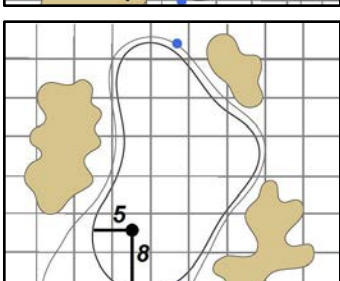

Green Depth
30

5

Green Depth
35

11

Green Depth
26

17

Green Depth
34

6

Green Depth
32

12

Green Depth
38

18

Green Depth
33

37th U.S. Senior Open Championship

Scioto Country Club - Columbus, Ohio

Each side of a complete square on the green represents 5 yards. / Blue dots represent green front and back.