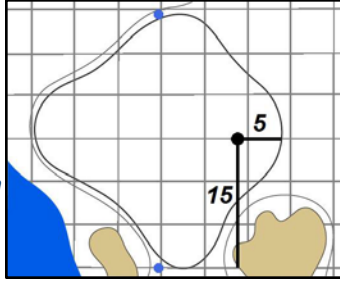

Round 2 - Friday, August 12, 2016

1

Green Depth
32

7

Green Depth
27

13

Green Depth
35

2

Green Depth
32

8

Green Depth
28

14

Green Depth
31

3

Green Depth
30

9

Green Depth
28

15

Green Depth
33

4

Green Depth
31

10

Green Depth
33

16

Green Depth
32

12

Green Depth
38

18

Green Depth
33

37th U.S. Senior Open Championship

Scioto Country Club - Columbus, Ohio

Each side of a complete square on the green represents 5 yards. / Blue dots represent green front and back.