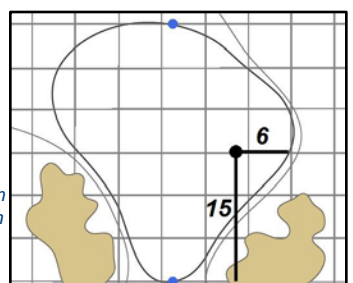

Green Depth
28

15

Green Depth
33

4

Green Depth
31

10

Green Depth
33

16

Green Depth
30

5

Green Depth
35

11

Green Depth
26

17

Green Depth
34

6

Green Depth
32

12

Green Depth
38

18

Green Depth
33

37th U.S. Senior Open Championship

Scioto Country Club - Columbus, Ohio

Each side of a complete square on the green represents 5 yards. / Blue dots represent green front and back.