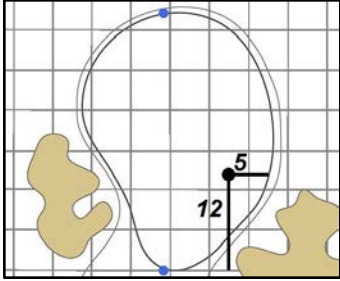

Round 2 - Friday, August 12, 2016

1

Green Depth
32

7

Green Depth
27

13

Green Depth
35

2

Green Depth
32

8

Green Depth
28

14

Green Depth
31

3

Green Depth
30

9

Green Depth
28

15

Green Depth
33

4

Green Depth
31

10

Green Depth
33

16

Green Depth
32

12

Green Depth
38

18

Green Depth
33

37th U.S. Senior Open Championship

Scioto Country Club - Columbus, Ohio

Each side of a complete square on the green represents 5 yards. / Blue dots represent green front and back.