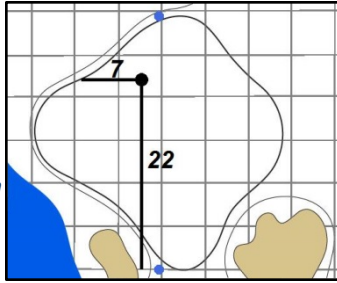

Round 1 - Thursday, August 11, 2016

1

Green Depth
32

7

Green Depth
27

13

Green Depth
35

2

Green Depth
32

8

Green Depth
28

14

Green Depth
31

3

Green Depth
30

9

Green Depth
28

15

Green Depth
33

4

Green Depth
31

10

Green Depth
33

16

Green Depth
32

12

Green Depth
38

18

Green Depth
33

37th U.S. Senior Open Championship

Scioto Country Club - Columbus, Ohio

Each side of a complete square on the green represents 5 yards. / Blue dots represent green front and back.