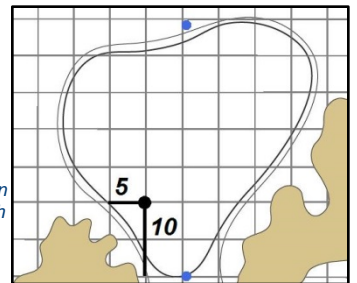

Green Depth
32

12

Green Depth
38

18

Green Depth
33

37th U.S. Senior Open Championship

Scioto Country Club - Columbus, Ohio

Each side of a complete square on the green represents 5 yards. / Blue dots represent green front and back.