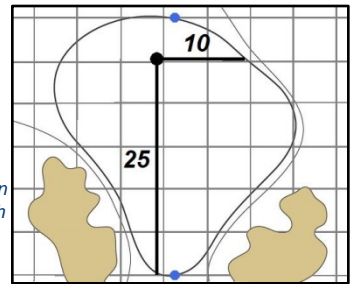

Green Depth
28

15

Green Depth
33

4

Green Depth
31

10

Green Depth
33

16

Green Depth
30

5

Green Depth
35

11

Green Depth
26

17

Green Depth
34

6

Green Depth
32

12

Green Depth
38

18

Green Depth
33

37th U.S. Senior Open Championship

Scioto Country Club - Columbus, Ohio

Each side of a complete square on the green represents 5 yards. / Blue dots represent green front and back.