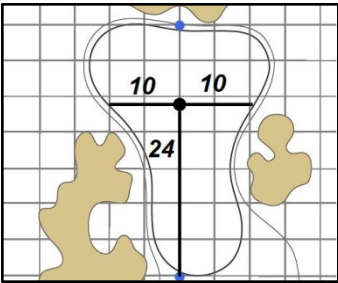

Green Depth
28

15

Green Depth
33

4

Green Depth
31

10

Green Depth
33

16

Green Depth
30

5

Green Depth
35

11

Green Depth
26

17

Green Depth
34

6

Green Depth
32

12

Green Depth
38

18

Green Depth
33

37th U.S. Senior Open Championship

Scioto Country Club - Columbus, Ohio

Each side of a complete square on the green represents 5 yards. / Blue dots represent green front and back.