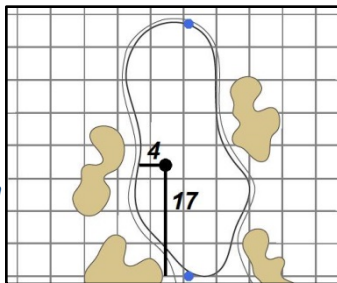

Green Depth
28

15

Green Depth
33

4

Green Depth
31

10

Green Depth
33

16

Green Depth
30

5

Green Depth
35

11

Green Depth
26

17

Green Depth
34

6

Green Depth
32

12

Green Depth
38

18

Green Depth
33

37th U.S. Senior Open Championship

Scioto Country Club - Columbus, Ohio

Each side of a complete square on the green represents 5 yards. / Blue dots represent green front and back.