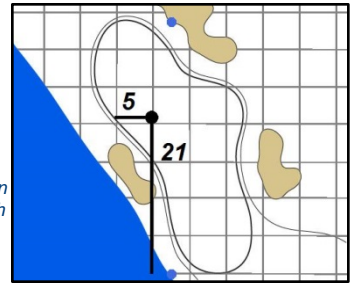

Green Depth
30

5

Green Depth
35

11

Green Depth
26

17

Green Depth
34

6

Green Depth
32

12

Green Depth
38

18

Green Depth
33

37th U.S. Senior Open Championship

Scioto Country Club - Columbus, Ohio

Each side of a complete square on the green represents 5 yards. / Blue dots represent green front and back.