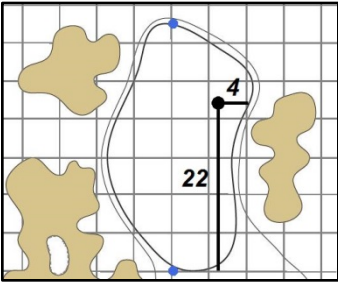

Round 1 - Thursday, August 11, 2016

1

Green Depth
32

7

Green Depth
27

13

Green Depth
35

2

Green Depth
32

8

Green Depth
28

14

Green Depth
31

3

Green Depth
30

9

Green Depth
28

15

Green Depth
33

4

Green Depth
31

10

Green Depth
33

16

Green Depth
32

12

Green Depth
38

18

Green Depth
33

37th U.S. Senior Open Championship

Scioto Country Club - Columbus, Ohio

Each side of a complete square on the green represents 5 yards. / Blue dots represent green front and back.