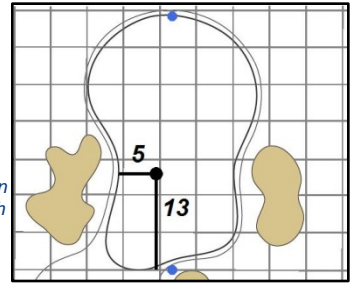

Round 1 - Thursday, August 11, 2016

1

Green Depth
32

7

Green Depth
27

13

Green Depth
35

2

Green Depth
32

8

Green Depth
28

14

Green Depth
31

3

Green Depth
30

9

Green Depth
28

15

Green Depth
33

4

Green Depth
31

10

Green Depth
33

16

Green Depth
32

12

Green Depth
38

18

Green Depth
33

37th U.S. Senior Open Championship

Scioto Country Club - Columbus, Ohio

Each side of a complete square on the green represents 5 yards. / Blue dots represent green front and back.