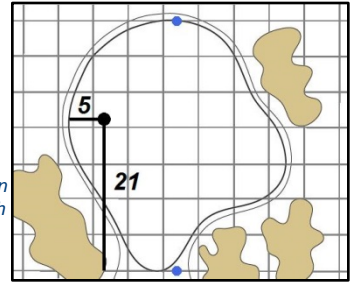

Round 1 - Thursday, August 11, 2016

1

Green Depth
32

7

Green Depth
27

13

Green Depth
35

2

Green Depth
32

8

Green Depth
28

14

Green Depth
31

3

Green Depth
30

9

Green Depth
28

15

Green Depth
33

4

Green Depth
31

10

Green Depth
33

16

Green Depth
32

12

Green Depth
38

18

Green Depth
33

37th U.S. Senior Open Championship

Scioto Country Club - Columbus, Ohio

Each side of a complete square on the green represents 5 yards. / Blue dots represent green front and back.