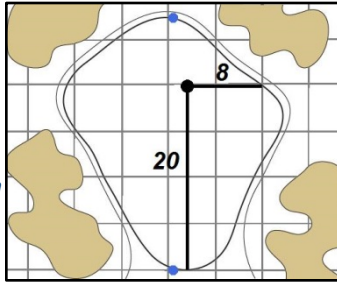

Round 1 - Thursday, August 11, 2016

1

Green Depth
32

7

Green Depth
27

13

Green Depth
35

2

Green Depth
32

8

Green Depth
28

14

Green Depth
31

3

Green Depth
30

9

Green Depth
28

15

Green Depth
33

4

Green Depth
31

10

Green Depth
33

16

Green Depth
32

12

Green Depth
38

18

Green Depth
33

37th U.S. Senior Open Championship

Scioto Country Club - Columbus, Ohio

Each side of a complete square on the green represents 5 yards. / Blue dots represent green front and back.