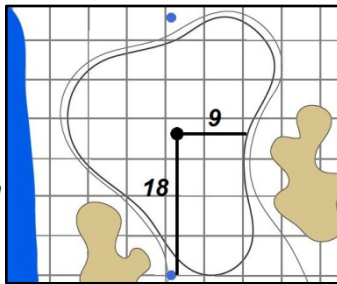

Green Depth
32

8

Green Depth
28

14

Green Depth
31

3

Green Depth
30

9

Green Depth
28

15

Green Depth
33

4

Green Depth
31

10

Green Depth
33

16

Green Depth
30

5

Green Depth
35

11

Green Depth
26

17

Green Depth
34

6

Green Depth
32

12

Green Depth
38

18

Green Depth
33

37th U.S. Senior Open Championship

Scioto Country Club - Columbus, Ohio

Each side of a complete square on the green represents 5 yards. / Blue dots represent green front and back.