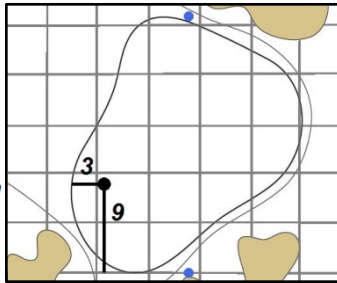

Green Depth
30

5

Green Depth
35

11

Green Depth
26

17

Green Depth
34

6

Green Depth
32

12

Green Depth
38

18

Green Depth
33

37th U.S. Senior Open Championship

Scioto Country Club - Columbus, Ohio

Each side of a complete square on the green represents 5 yards. / Blue dots represent green front and back.