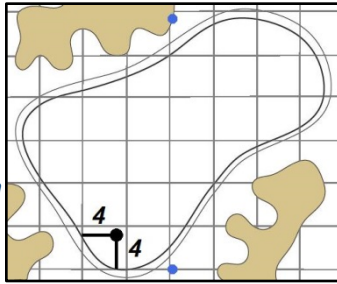

Round 1 - Thursday, August 11, 2016

1

Green Depth
32

7

Green Depth
27

13

Green Depth
35

2

Green Depth
32

8

Green Depth
28

14

Green Depth
31

3

Green Depth
30

9

Green Depth
28

15

Green Depth
33

4

Green Depth
31

10

Green Depth
33

16

Green Depth
32

12

Green Depth
38

18

Green Depth
33

37th U.S. Senior Open Championship

Scioto Country Club - Columbus, Ohio

Each side of a complete square on the green represents 5 yards. / Blue dots represent green front and back.