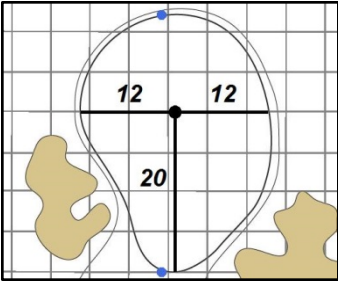

Round 1 - Thursday, August 11, 2016

1

Green Depth
32

7

Green Depth
27

13

Green Depth
35

2

Green Depth
32

8

Green Depth
28

14

Green Depth
31

3

Green Depth
30

9

Green Depth
28

15

Green Depth
33

4

Green Depth
31

10

Green Depth
33

16

Green Depth
32

12

Green Depth
38

18

Green Depth
33

37th U.S. Senior Open Championship

Scioto Country Club - Columbus, Ohio

Each side of a complete square on the green represents 5 yards. / Blue dots represent green front and back.