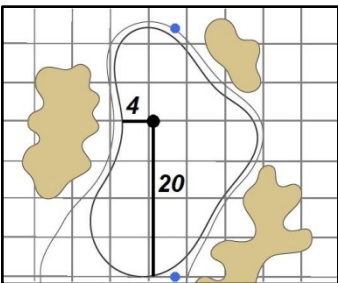

Green Depth
30

5

Green Depth
35

11

Green Depth
26

17

Green Depth
34

6

Green Depth
32

12

Green Depth
38

18

Green Depth
33

37th U.S. Senior Open Championship

Scioto Country Club - Columbus, Ohio

Each side of a complete square on the green represents 5 yards. / Blue dots represent green front and back.