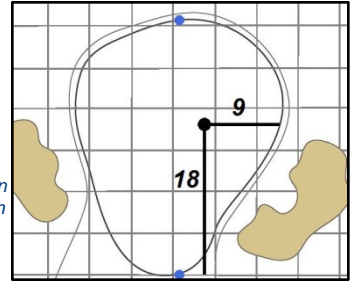

Round 1 - Thursday, August 11, 2016

1

Green Depth
32

7

Green Depth
27

13

Green Depth
35

2

Green Depth
32

8

Green Depth
28

14

Green Depth
31

3

Green Depth
30

9

Green Depth
28

15

Green Depth
33

4

Green Depth
31

10

Green Depth
33

16

Green Depth
32

12

Green Depth
38

18

Green Depth
33

37th U.S. Senior Open Championship

Scioto Country Club - Columbus, Ohio

Each side of a complete square on the green represents 5 yards. / Blue dots represent green front and back.