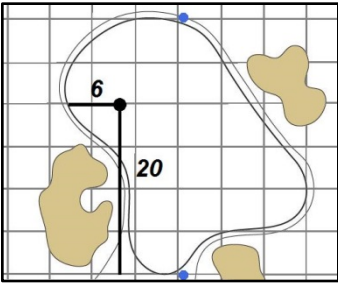

Round 1 - Thursday, August 11, 2016

1

Green Depth
32

7

Green Depth
27

13

Green Depth
35

2

Green Depth
32

8

Green Depth
28

14

Green Depth
31

3

Green Depth
30

9

Green Depth
28

15

Green Depth
33

4

Green Depth
31

10

Green Depth
33

16

Green Depth
32

12

Green Depth
38

18

Green Depth
33

37th U.S. Senior Open Championship

Scioto Country Club - Columbus, Ohio

Each side of a complete square on the green represents 5 yards. / Blue dots represent green front and back.