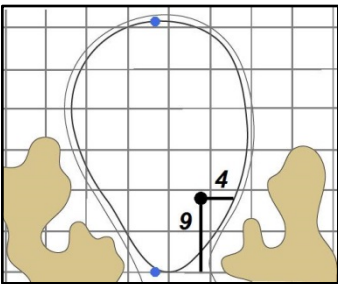

Green Depth
28

15

Green Depth
33

4

Green Depth
31

10

Green Depth
33

16

Green Depth
30

5

Green Depth
35

11

Green Depth
26

17

Green Depth
34

6

Green Depth
32

12

Green Depth
38

18

Green Depth
33

37th U.S. Senior Open Championship

Scioto Country Club - Columbus, Ohio

Each side of a complete square on the green represents 5 yards. / Blue dots represent green front and back.