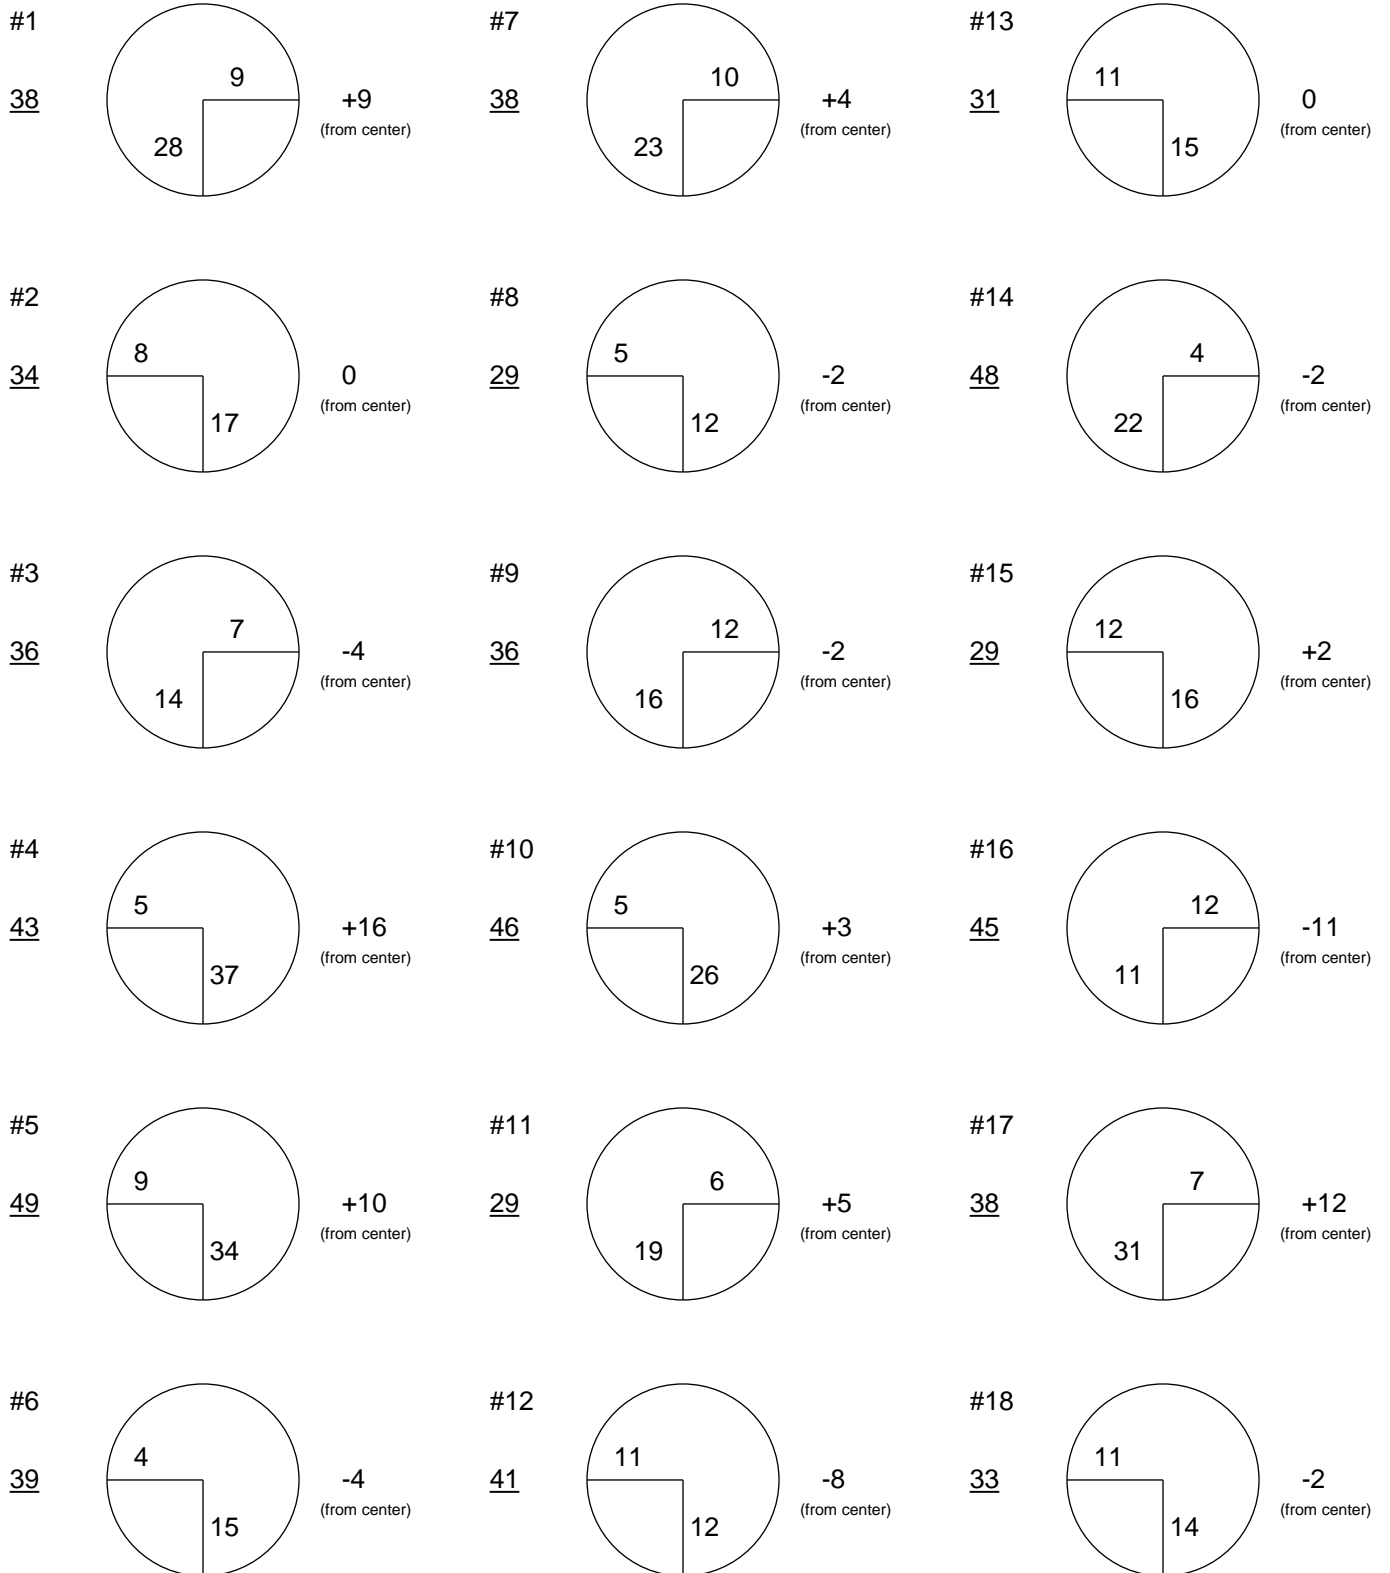

61st U.S. SENIOR AMATEUR CHAMPIONSHIP®

Hole Locations

Hidden Creek Golf Club

Stroke Play Round 2 - September 27, 2015

Depths (underlined) are measured between blue spots at front & back of all greens. All measurements in yards.