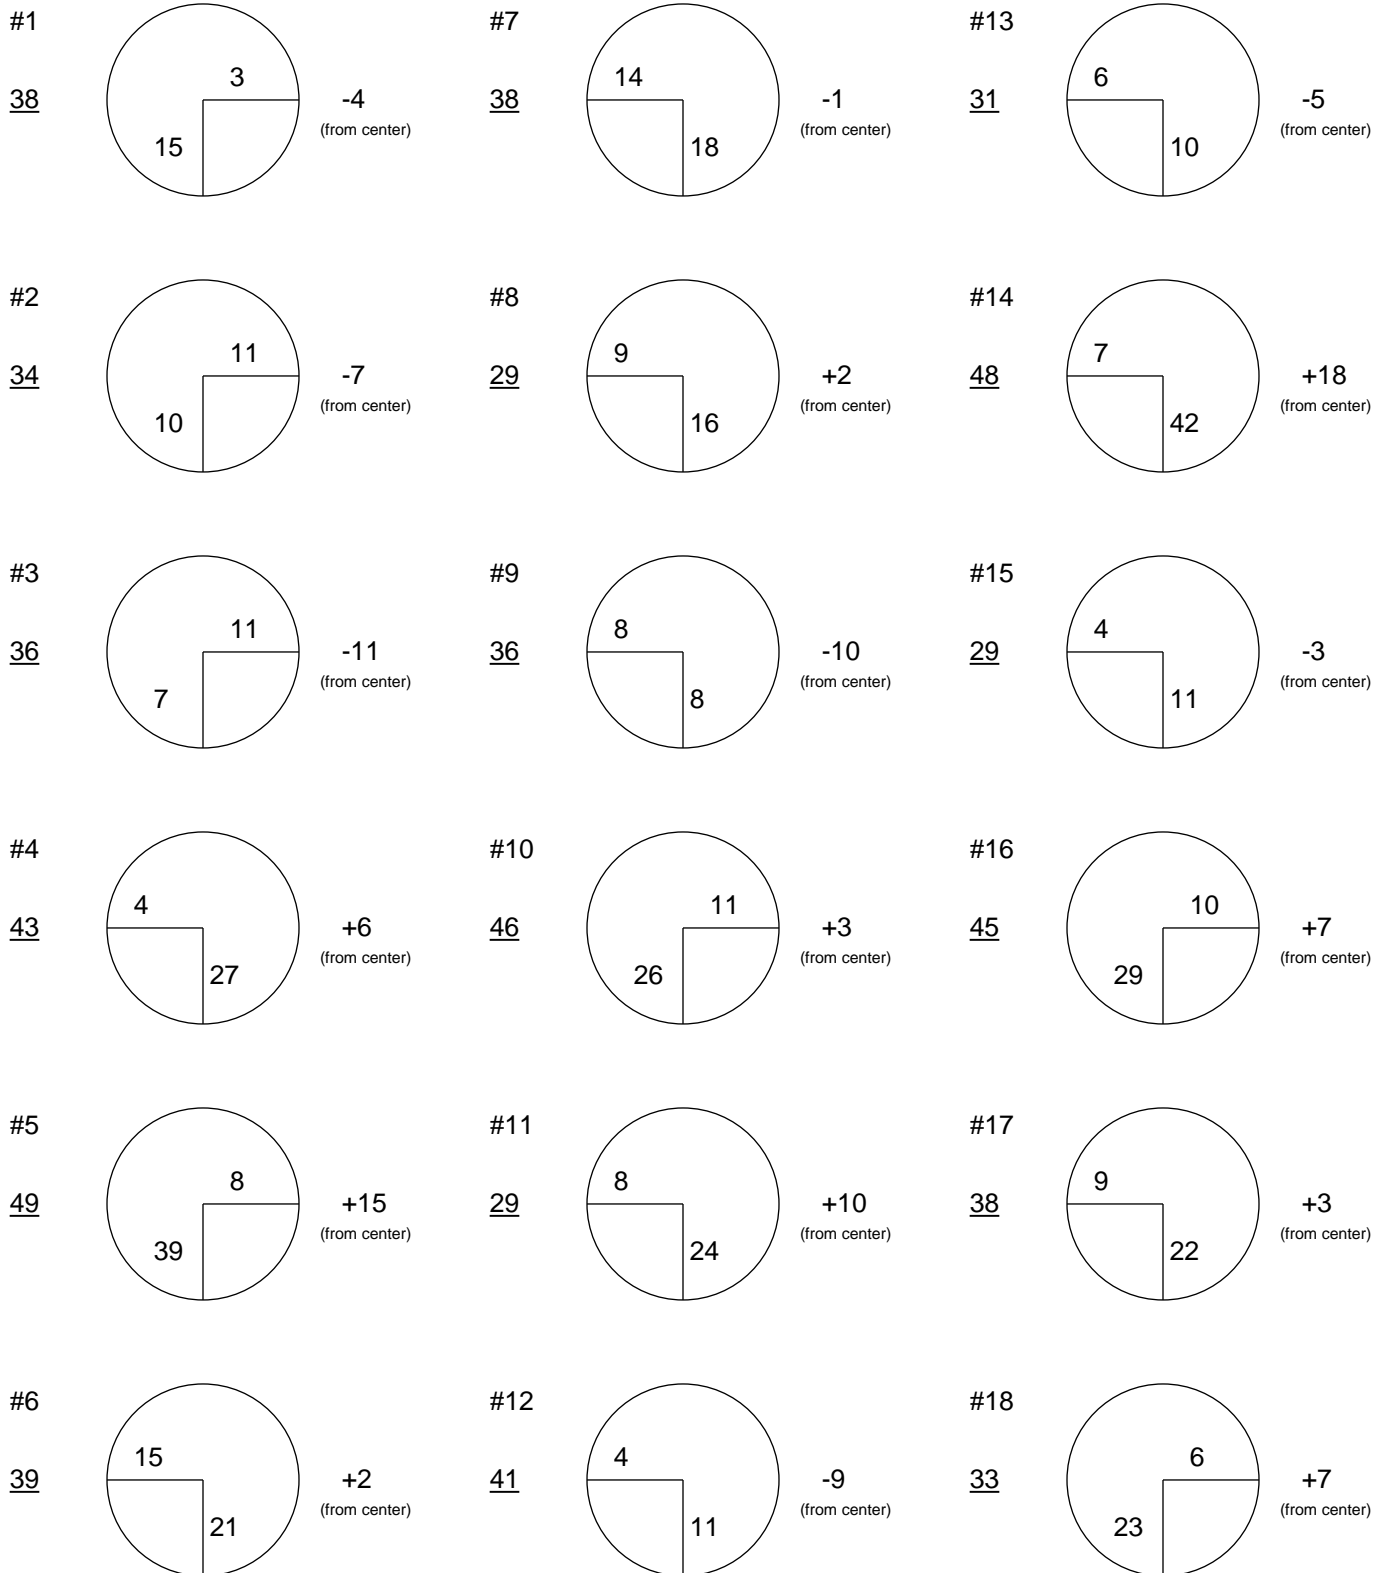

61st U.S. SENIOR AMATEUR CHAMPIONSHIP®

Hole Locations

Hidden Creek Golf Club

Final - October 1, 2015

Depths (underlined) are measured between blue spots at front & back of all greens. All measurements in yards.