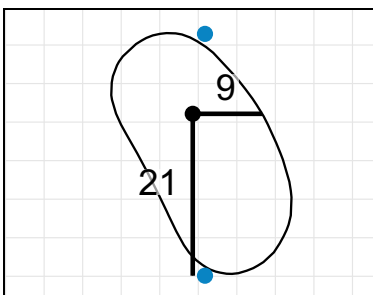

Green Depth  
**30**

**15**

Green Depth  
**23**

**4**

Green Depth  
**28**

**10**

Green Depth  
**30**

**16**

Green Depth  
**28**

**5**

Green Depth  
**34**

**11**

Green Depth  
**23**

**17**

Green Depth  
**30**

**6**

Green Depth  
**31**

**12**

Green Depth  
**28**

**18**

Green Depth  
**30**

**U.S. Women's Amateur Four-Ball**

**Timuquana Country Club**

Each side of a complete square on the green represents 5 yards. / Blue dots represent green front and back.