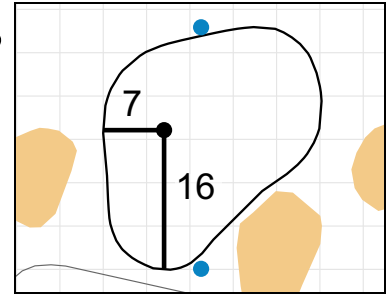

# Stroke Play Round 2 - Sunday, April 28th, 2019

**1**

Green Depth  
**33**

**7**

Green Depth  
**30**

**13**

Green Depth  
**28**

**2**

Green Depth  
**26**

**8**

Green Depth  
**28**

**14**

Green Depth  
**28**

**3**

Green Depth  
**25**

**9**

Green Depth  
**30**

**15**

Green Depth  
**23**

**4**

Green Depth  
**28**

**10**

Green Depth  
**30**

**16**

Green Depth  
**31**

**12**

Green Depth  
**28**

**18**

Green Depth  
**30**

**U.S. Women's Amateur Four-Ball**

**Timuquana Country Club**

Each side of a complete square on the green represents 5 yards. / Blue dots represent green front and back.