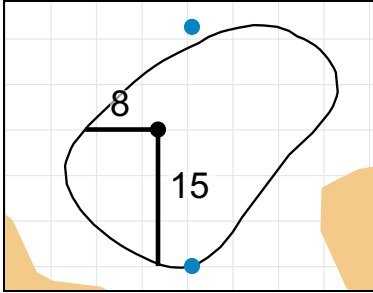

# Stroke Play Round 2 - Sunday, April 28th, 2019

**1**

Green Depth  
**33**

**7**

Green Depth  
**30**

**13**

Green Depth  
**28**

**2**

Green Depth  
**26**

**8**

Green Depth  
**28**

**14**

Green Depth  
**28**

**3**

Green Depth  
**25**

**9**

Green Depth  
**30**

**15**

Green Depth  
**23**

**4**

Green Depth  
**28**

**10**

Green Depth  
**30**

**16**

Green Depth  
**31**

**12**

Green Depth  
**28**

**18**

Green Depth  
**30**

**U.S. Women's Amateur Four-Ball**

**Timuquana Country Club**

Each side of a complete square on the green represents 5 yards. / Blue dots represent green front and back.