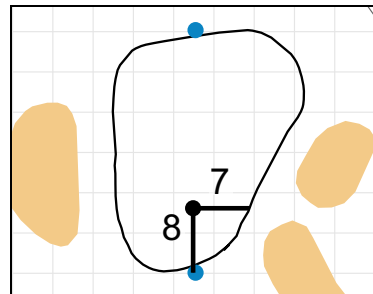

# Stroke Play Round 2 - Sunday, April 28th, 2019

**1**

Green Depth  
**33**

**7**

Green Depth  
**30**

**13**

Green Depth  
**28**

**2**

Green Depth  
**26**

**8**

Green Depth  
**28**

**14**

Green Depth  
**28**

**3**

Green Depth  
**25**

**9**

Green Depth  
**30**

**15**

Green Depth  
**23**

**4**

Green Depth  
**28**

**10**

Green Depth  
**30**

**16**

Green Depth  
**31**

**12**

Green Depth  
**28**

**18**

Green Depth  
**30**

**U.S. Women's Amateur Four-Ball**

**Timuquana Country Club**

Each side of a complete square on the green represents 5 yards. / Blue dots represent green front and back.