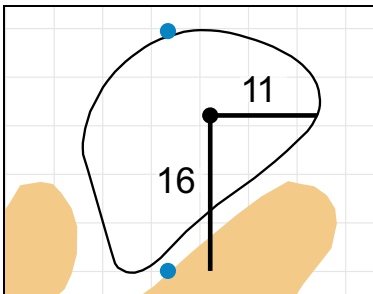

# Stroke Play Round 2 - Sunday, April 28th, 2019

**1**

Green Depth  
**33**

**7**

Green Depth  
**30**

**13**

Green Depth  
**28**

**2**

Green Depth  
**26**

**8**

Green Depth  
**28**

**14**

Green Depth  
**28**

**3**

Green Depth  
**25**

**9**

Green Depth  
**30**

**15**

Green Depth  
**23**

**4**

Green Depth  
**28**

**10**

Green Depth  
**30**

**16**

Green Depth  
**31**

**12**

Green Depth  
**28**

**18**

Green Depth  
**30**

**U.S. Women's Amateur Four-Ball**

**Timuquana Country Club**

Each side of a complete square on the green represents 5 yards. / Blue dots represent green front and back.