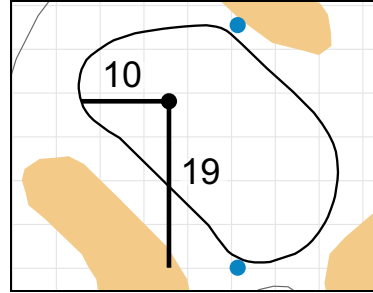

# Stroke Play Round 2 - Sunday, April 28th, 2019

**1**

Green Depth  
**33**

**7**

Green Depth  
**30**

**13**

Green Depth  
**28**

**2**

Green Depth  
**26**

**8**

Green Depth  
**28**

**14**

Green Depth  
**28**

**3**

Green Depth  
**25**

**9**

Green Depth  
**30**

**15**

Green Depth  
**23**

**4**

Green Depth  
**28**

**10**

Green Depth  
**30**

**16**

Green Depth  
**31**

**12**

Green Depth  
**28**

**18**

Green Depth  
**30**

**U.S. Women's Amateur Four-Ball**

**Timuquana Country Club**

Each side of a complete square on the green represents 5 yards. / Blue dots represent green front and back.