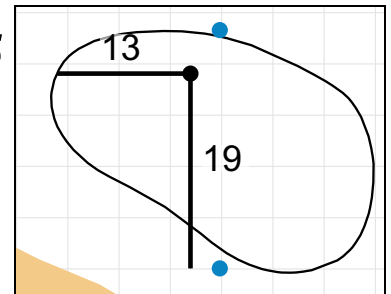

# Stroke Play Round 2 - Sunday, April 28th, 2019

**1**

Green Depth  
**33**

**7**

Green Depth  
**30**

**13**

Green Depth  
**28**

**2**

Green Depth  
**26**

**8**

Green Depth  
**28**

**14**

Green Depth  
**28**

**3**

Green Depth  
**25**

**9**

Green Depth  
**30**

**15**

Green Depth  
**23**

**4**

Green Depth  
**28**

**10**

Green Depth  
**30**

**16**

Green Depth  
**31**

**12**

Green Depth  
**28**

**18**

Green Depth  
**30**

**U.S. Women's Amateur Four-Ball**

**Timuquana Country Club**

Each side of a complete square on the green represents 5 yards. / Blue dots represent green front and back.