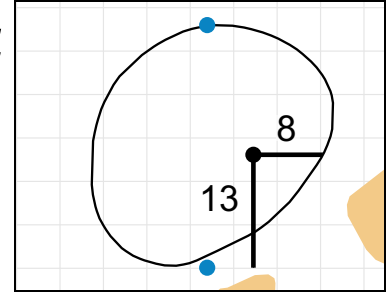

# Stroke Play Round 2 - Sunday, April 28th, 2019

**1**

Green Depth  
**33**

**7**

Green Depth  
**30**

**13**

Green Depth  
**28**

**2**

Green Depth  
**26**

**8**

Green Depth  
**28**

**14**

Green Depth  
**28**

**3**

Green Depth  
**25**

**9**

Green Depth  
**30**

**15**

Green Depth  
**23**

**4**

Green Depth  
**28**

**10**

Green Depth  
**30**

**16**

Green Depth  
**31**

**12**

Green Depth  
**28**

**18**

Green Depth  
**30**

**U.S. Women's Amateur Four-Ball**

**Timuquana Country Club**

Each side of a complete square on the green represents 5 yards. / Blue dots represent green front and back.