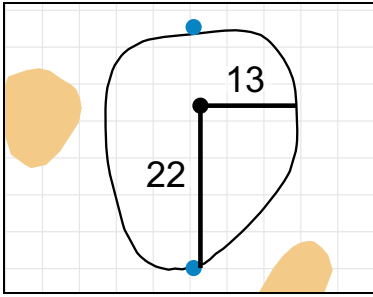

# Stroke Play Round 2 - Sunday, April 28th, 2019

**1**

Green Depth  
**33**

**7**

Green Depth  
**30**

**13**

Green Depth  
**28**

**2**

Green Depth  
**26**

**8**

Green Depth  
**28**

**14**

Green Depth  
**28**

**3**

Green Depth  
**25**

**9**

Green Depth  
**30**

**15**

Green Depth  
**23**

**4**

Green Depth  
**28**

**10**

Green Depth  
**30**

**16**

Green Depth  
**31**

**12**

Green Depth  
**28**

**18**

Green Depth  
**30**

**U.S. Women's Amateur Four-Ball**

**Timuquana Country Club**

Each side of a complete square on the green represents 5 yards. / Blue dots represent green front and back.