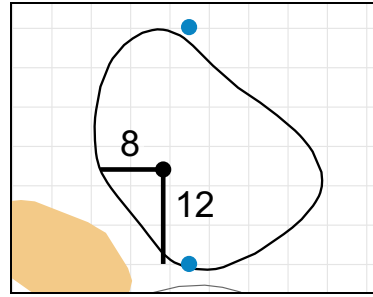

# Stroke Play Round 2 - Sunday, April 28th, 2019

**1**

Green Depth  
**33**

**7**

Green Depth  
**30**

**13**

Green Depth  
**28**

**2**

Green Depth  
**26**

**8**

Green Depth  
**28**

**14**

Green Depth  
**28**

**3**

Green Depth  
**25**

**9**

Green Depth  
**30**

**15**

Green Depth  
**23**

**4**

Green Depth  
**28**

**10**

Green Depth  
**30**

**16**

Green Depth  
**31**

**12**

Green Depth  
**28**

**18**

Green Depth  
**30**

**U.S. Women's Amateur Four-Ball**

**Timuquana Country Club**

Each side of a complete square on the green represents 5 yards. / Blue dots represent green front and back.