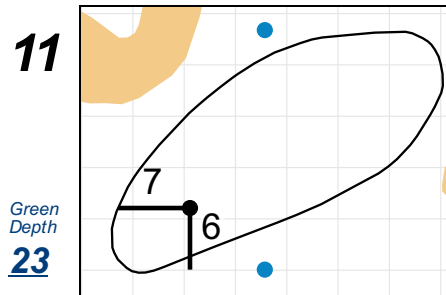

# Match Play Round 16 & Quarterfinals - Tuesday, April 30th, 2019

U.S. Women's Amateur Four-Ball

Timuquana Country Club

Each side of a complete square on the green represents 5 yards. / Blue dots represent green front and back.