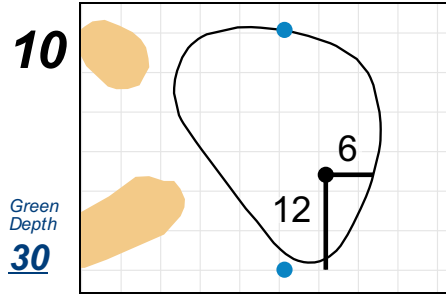

# Match Play Round 16 & Quarterfinals - Tuesday, April 30th, 2019

U.S. Women's Amateur Four-Ball

Timuquana Country Club

Each side of a complete square on the green represents 5 yards. / Blue dots represent green front and back.