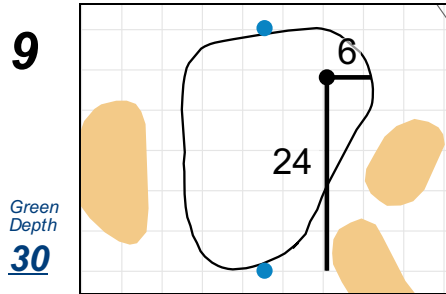

# Match Play Round 16 & Quarterfinals - Tuesday, April 30th, 2019

U.S. Women's Amateur Four-Ball

Timuquana Country Club

Each side of a complete square on the green represents 5 yards. / Blue dots represent green front and back.