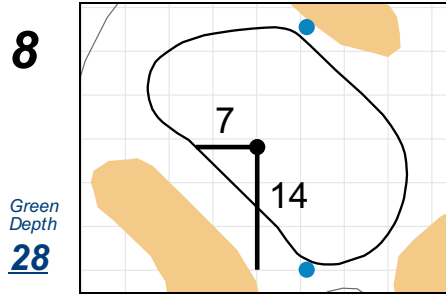

# Match Play Round 16 & Quarterfinals - Tuesday, April 30th, 2019

U.S. Women's Amateur Four-Ball

Timuquana Country Club

Each side of a complete square on the green represents 5 yards. / Blue dots represent green front and back.