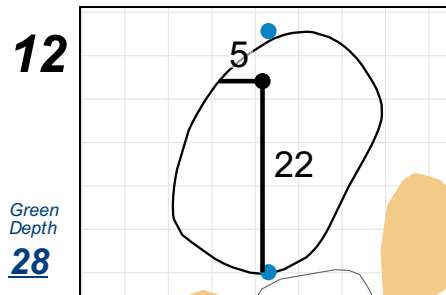

# Match Play Round 16 & Quarterfinals - Tuesday, April 30th, 2019

U.S. Women's Amateur Four-Ball

Timuquana Country Club

Each side of a complete square on the green represents 5 yards. / Blue dots represent green front and back.