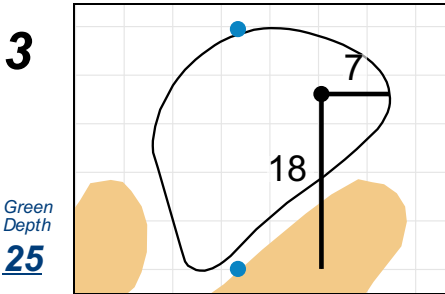

# Match Play Round 16 & Quarterfinals - Tuesday, April 30th, 2019

U.S. Women's Amateur Four-Ball

Timuquana Country Club

Each side of a complete square on the green represents 5 yards. / Blue dots represent green front and back.