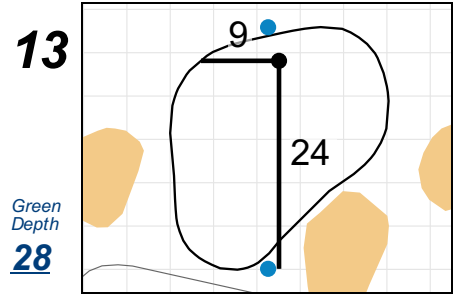

# Match Play Round 16 & Quarterfinals - Tuesday, April 30th, 2019

U.S. Women's Amateur Four-Ball

Timuquana Country Club

Each side of a complete square on the green represents 5 yards. / Blue dots represent green front and back.