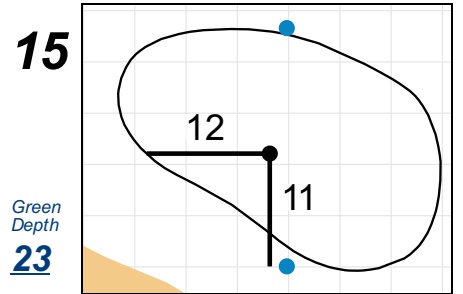

# Match Play Round 16 & Quarterfinals - Tuesday, April 30th, 2019

U.S. Women's Amateur Four-Ball

Timuquana Country Club

Each side of a complete square on the green represents 5 yards. / Blue dots represent green front and back.