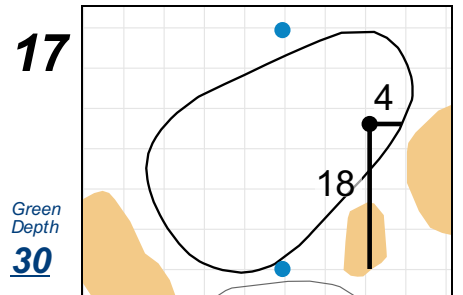

# Match Play Round 16 & Quarterfinals - Tuesday, April 30th, 2019

U.S. Women's Amateur Four-Ball

Timuquana Country Club

Each side of a complete square on the green represents 5 yards. / Blue dots represent green front and back.