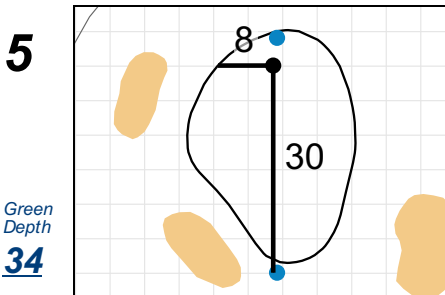

# Match Play Round 16 & Quarterfinals - Tuesday, April 30th, 2019

U.S. Women's Amateur Four-Ball

Timuquana Country Club

Each side of a complete square on the green represents 5 yards. / Blue dots represent green front and back.