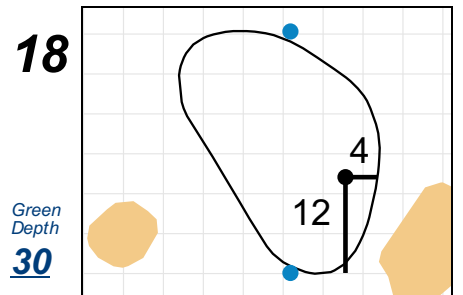

# Match Play Round 16 & Quarterfinals - Tuesday, April 30th, 2019

U.S. Women's Amateur Four-Ball

Timuquana Country Club

Each side of a complete square on the green represents 5 yards. / Blue dots represent green front and back.