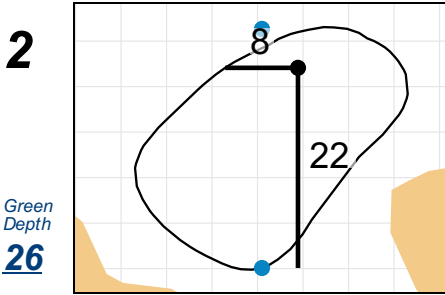

# Match Play Round 16 & Quarterfinals - Tuesday, April 30th, 2019

U.S. Women's Amateur Four-Ball

Timuquana Country Club

Each side of a complete square on the green represents 5 yards. / Blue dots represent green front and back.