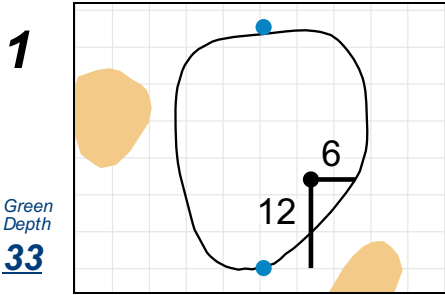

# Match Play Round 16 & Quarterfinals - Tuesday, April 30th, 2019

U.S. Women's Amateur Four-Ball

Timuquana Country Club

Each side of a complete square on the green represents 5 yards. / Blue dots represent green front and back.