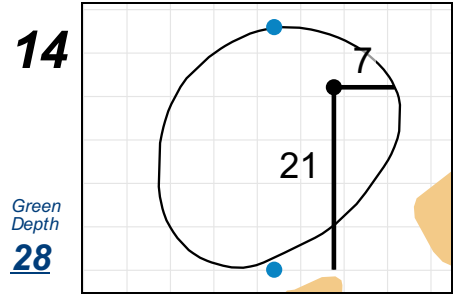

# Match Play Round 16 & Quarterfinals - Tuesday, April 30th, 2019

U.S. Women's Amateur Four-Ball

Timuquana Country Club

Each side of a complete square on the green represents 5 yards. / Blue dots represent green front and back.