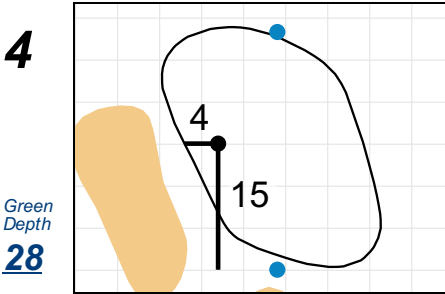

# Match Play Round 16 & Quarterfinals - Tuesday, April 30th, 2019

U.S. Women's Amateur Four-Ball

Timuquana Country Club

Each side of a complete square on the green represents 5 yards. / Blue dots represent green front and back.