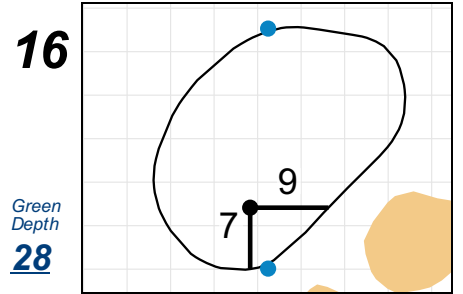

# Match Play Round 16 & Quarterfinals - Tuesday, April 30th, 2019

U.S. Women's Amateur Four-Ball

Timuquana Country Club

Each side of a complete square on the green represents 5 yards. / Blue dots represent green front and back.