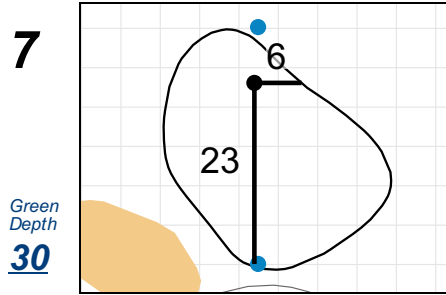

# Match Play Round 16 & Quarterfinals - Tuesday, April 30th, 2019

U.S. Women's Amateur Four-Ball

Timuquana Country Club

Each side of a complete square on the green represents 5 yards. / Blue dots represent green front and back.