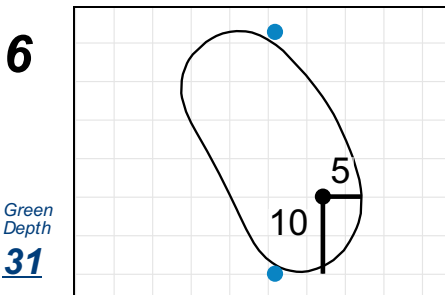

# Match Play Round 16 & Quarterfinals - Tuesday, April 30th, 2019

U.S. Women's Amateur Four-Ball

Timuquana Country Club

Each side of a complete square on the green represents 5 yards. / Blue dots represent green front and back.