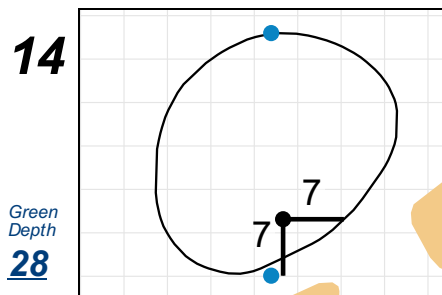

Match Play Semifinals & Championship - Wednesday, May 1st, 2019

U.S. Women's Amateur Four-Ball

Timuquana Country Club

Each side of a complete square on the green represents 5 yards. / Blue dots represent green front and back.