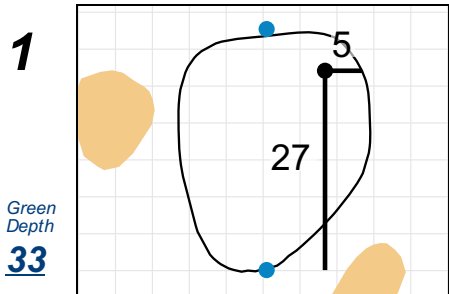

Match Play Semifinals & Championship - Wednesday, May 1st, 2019

U.S. Women's Amateur Four-Ball

Timuquana Country Club

Each side of a complete square on the green represents 5 yards. / Blue dots represent green front and back.