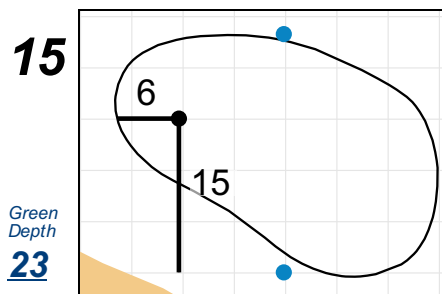

Match Play Semifinals & Championship - Wednesday, May 1st, 2019

U.S. Women's Amateur Four-Ball

Timuquana Country Club

Each side of a complete square on the green represents 5 yards. / Blue dots represent green front and back.