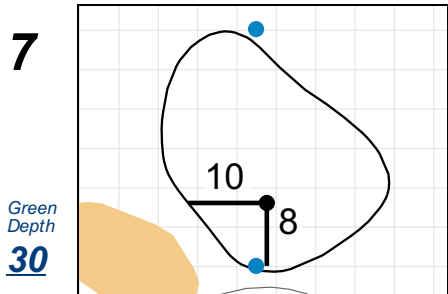

Match Play Semifinals & Championship - Wednesday, May 1st, 2019

U.S. Women's Amateur Four-Ball

Timuquana Country Club

Each side of a complete square on the green represents 5 yards. / Blue dots represent green front and back.