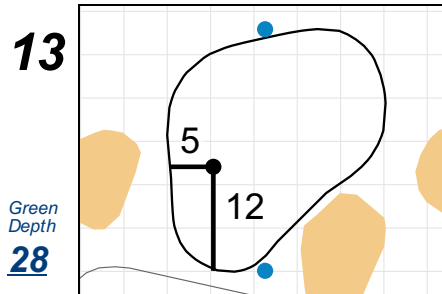

Match Play Semifinals & Championship - Wednesday, May 1st, 2019

U.S. Women's Amateur Four-Ball

Timuquana Country Club

Each side of a complete square on the green represents 5 yards. / Blue dots represent green front and back.