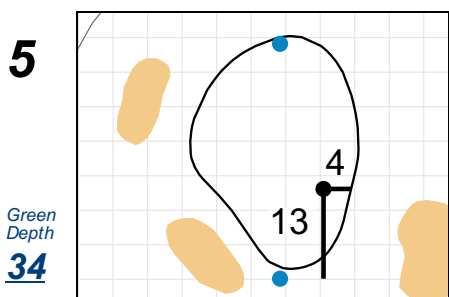

Match Play Semifinals & Championship - Wednesday, May 1st, 2019

U.S. Women's Amateur Four-Ball

Timuquana Country Club

Each side of a complete square on the green represents 5 yards. / Blue dots represent green front and back.