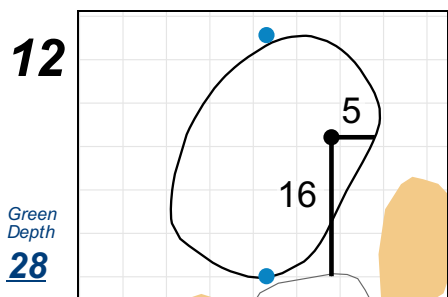

Match Play Semifinals & Championship - Wednesday, May 1st, 2019

U.S. Women's Amateur Four-Ball

Timuquana Country Club

Each side of a complete square on the green represents 5 yards. / Blue dots represent green front and back.