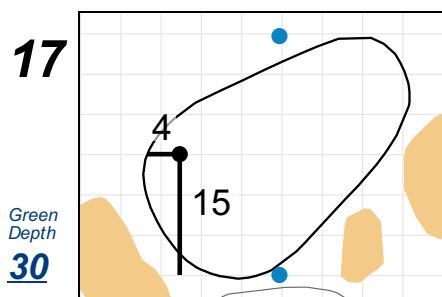

Match Play Semifinals & Championship - Wednesday, May 1st, 2019

U.S. Women's Amateur Four-Ball

Timuquana Country Club

Each side of a complete square on the green represents 5 yards. / Blue dots represent green front and back.