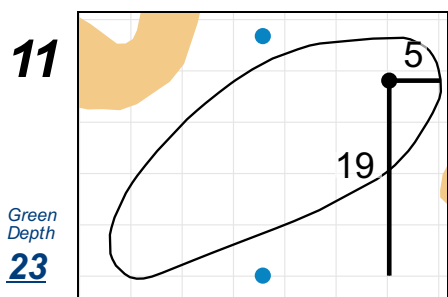

Match Play Semifinals & Championship - Wednesday, May 1st, 2019

U.S. Women's Amateur Four-Ball

Timuquana Country Club

Each side of a complete square on the green represents 5 yards. / Blue dots represent green front and back.