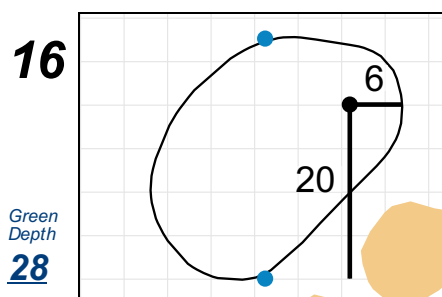

Match Play Semifinals & Championship - Wednesday, May 1st, 2019

U.S. Women's Amateur Four-Ball

Timuquana Country Club

Each side of a complete square on the green represents 5 yards. / Blue dots represent green front and back.