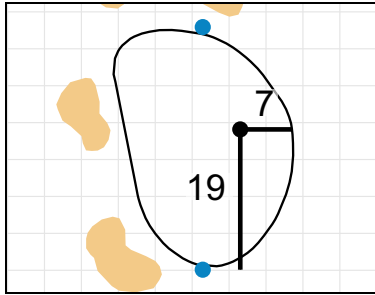

Stroke Play Round 1 - Monday, August 6th, 2018 **USGA**[®]

1

Green Depth
33

7

Green Depth
34

13

Green Depth
32

2

Green Depth
40

8

Green Depth
42

14

Green Depth
40

3

Green Depth
31

9

Green Depth
36

15

Green Depth
37

4

Green Depth
33

10

Green Depth
26

16

Green Depth
35

12

Green Depth
39

18

Green Depth
43

2018 U.S. Women's Amateur

The Golf Club of Tennessee

Each side of a complete square on the green represents 5 yards. / Blue dots represent green front and back.