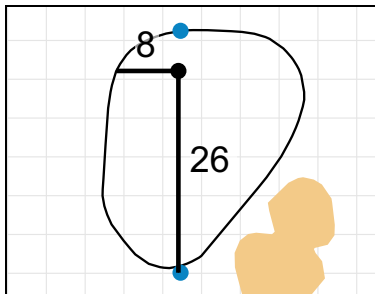

Stroke Play Round 1 - Monday, August 6th, 2018 **USGA**[®]

1

Green Depth
33

7

Green Depth
34

13

Green Depth
32

2

Green Depth
40

8

Green Depth
42

14

Green Depth
40

3

Green Depth
31

9

Green Depth
36

15

Green Depth
37

4

Green Depth
33

10

Green Depth
26

16

Green Depth
35

12

Green Depth
39

18

Green Depth
43

2018 U.S. Women's Amateur

The Golf Club of Tennessee

Each side of a complete square on the green represents 5 yards. / Blue dots represent green front and back.