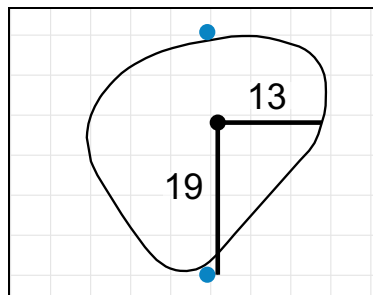

Green Depth
40

8

Green Depth
42

14

Green Depth
40

3

Green Depth
31

9

Green Depth
36

15

Green Depth
37

4

Green Depth
33

10

Green Depth
26

16

Green Depth
29

5

Green Depth
34

11

Green Depth
30

17

Green Depth
34

6

Green Depth
35

12

Green Depth
39

18

Green Depth
43

2018 U.S. Women's Amateur

The Golf Club of Tennessee

Each side of a complete square on the green represents 5 yards. / Blue dots represent green front and back.