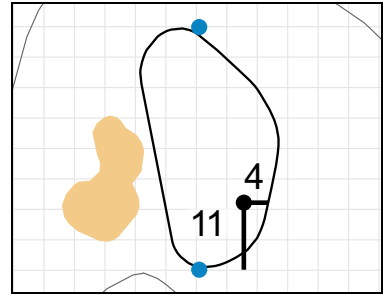

Stroke Play Round 1 - Monday, August 6th, 2018 **USGA**[®]

1

Green Depth
33

7

Green Depth
34

13

Green Depth
32

2

Green Depth
40

8

Green Depth
42

14

Green Depth
40

3

Green Depth
31

9

Green Depth
36

15

Green Depth
37

4

Green Depth
33

10

Green Depth
26

16

Green Depth
35

12

Green Depth
39

18

Green Depth
43

2018 U.S. Women's Amateur

The Golf Club of Tennessee

Each side of a complete square on the green represents 5 yards. / Blue dots represent green front and back.