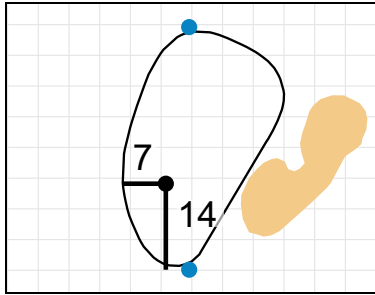

Stroke Play Round 1 - Monday, August 6th, 2018 **USGA**[®]

1

Green Depth
33

7

Green Depth
34

13

Green Depth
32

2

Green Depth
40

8

Green Depth
42

14

Green Depth
40

3

Green Depth
31

9

Green Depth
36

15

Green Depth
37

4

Green Depth
33

10

Green Depth
26

16

Green Depth
35

12

Green Depth
39

18

Green Depth
43

2018 U.S. Women's Amateur

The Golf Club of Tennessee

Each side of a complete square on the green represents 5 yards. / Blue dots represent green front and back.