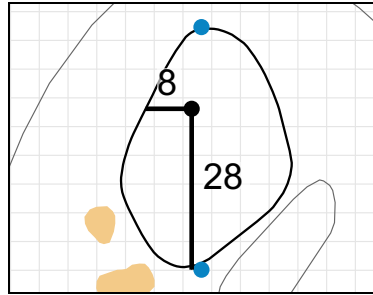

Stroke Play Round 1 - Monday, August 6th, 2018 **USGA**[®]

1

Green Depth
33

7

Green Depth
34

13

Green Depth
32

2

Green Depth
40

8

Green Depth
42

14

Green Depth
40

3

Green Depth
31

9

Green Depth
36

15

Green Depth
37

4

Green Depth
33

10

Green Depth
26

16

Green Depth
35

12

Green Depth
39

18

Green Depth
43

2018 U.S. Women's Amateur

The Golf Club of Tennessee

Each side of a complete square on the green represents 5 yards. / Blue dots represent green front and back.