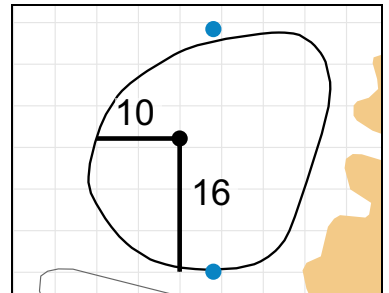

Green Depth
36

15

Green Depth
37

4

Green Depth
33

10

Green Depth
26

16

Green Depth
29

5

Green Depth
34

11

Green Depth
30

17

Green Depth
34

6

Green Depth
35

12

Green Depth
39

18

Green Depth
43

2018 U.S. Women's Amateur

The Golf Club of Tennessee

Each side of a complete square on the green represents 5 yards. / Blue dots represent green front and back.