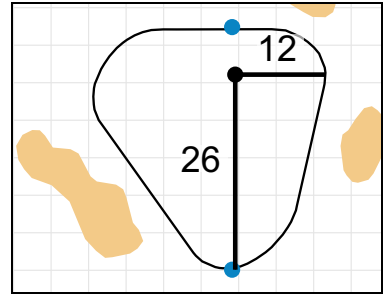

Stroke Play Round 1 - Monday, August 6th, 2018 **USGA**[®]

1

Green Depth
33

7

Green Depth
34

13

Green Depth
32

2

Green Depth
40

8

Green Depth
42

14

Green Depth
40

3

Green Depth
31

9

Green Depth
36

15

Green Depth
37

4

Green Depth
33

10

Green Depth
26

16

Green Depth
35

12

Green Depth
39

18

Green Depth
43

2018 U.S. Women's Amateur

The Golf Club of Tennessee

Each side of a complete square on the green represents 5 yards. / Blue dots represent green front and back.