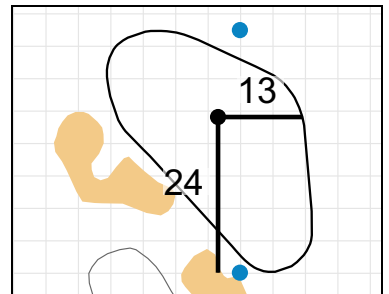

Stroke Play Round 1 - Monday, August 6th, 2018 **USGA**[®]

1

Green Depth
33

7

Green Depth
34

13

Green Depth
32

2

Green Depth
40

8

Green Depth
42

14

Green Depth
40

3

Green Depth
31

9

Green Depth
36

15

Green Depth
37

4

Green Depth
33

10

Green Depth
26

16

Green Depth
35

12

Green Depth
39

18

Green Depth
43

2018 U.S. Women's Amateur

The Golf Club of Tennessee

Each side of a complete square on the green represents 5 yards. / Blue dots represent green front and back.