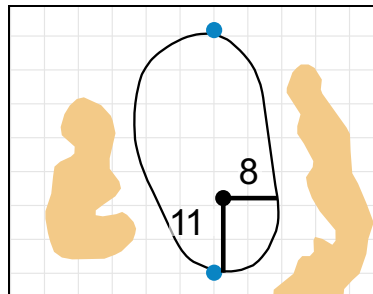

Stroke Play Round 1 - Monday, August 6th, 2018 **USGA**[®]

1

Green Depth
33

7

Green Depth
34

13

Green Depth
32

2

Green Depth
40

8

Green Depth
42

14

Green Depth
40

3

Green Depth
31

9

Green Depth
36

15

Green Depth
37

4

Green Depth
33

10

Green Depth
26

16

Green Depth
35

12

Green Depth
39

18

Green Depth
43

2018 U.S. Women's Amateur

The Golf Club of Tennessee

Each side of a complete square on the green represents 5 yards. / Blue dots represent green front and back.