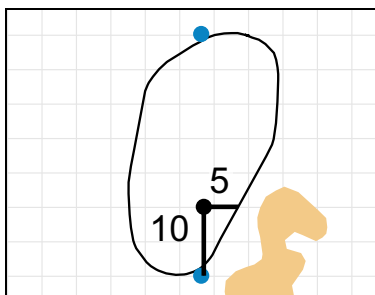

Green Depth
29

5

Green Depth
34

11

Green Depth
30

17

Green Depth
34

6

Green Depth
35

12

Green Depth
39

18

Green Depth
43

2018 U.S. Women's Amateur

The Golf Club of Tennessee

Each side of a complete square on the green represents 5 yards. / Blue dots represent green front and back.