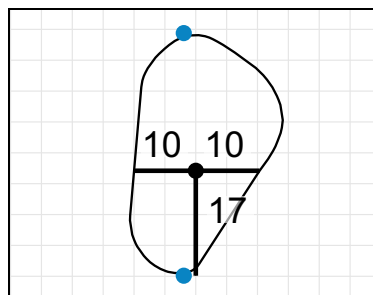

Green Depth
36

15

Green Depth
37

4

Green Depth
33

10

Green Depth
26

16

Green Depth
29

5

Green Depth
34

11

Green Depth
30

17

Green Depth
34

6

Green Depth
35

12

Green Depth
39

18

Green Depth
43

2018 U.S. Women's Amateur

The Golf Club of Tennessee

Each side of a complete square on the green represents 5 yards. / Blue dots represent green front and back.