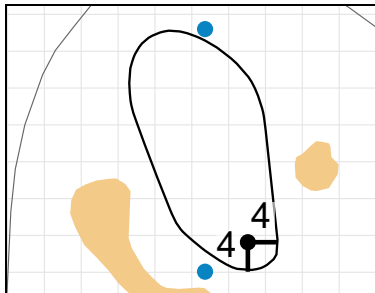

Stroke Play Round 1 - Monday, August 6th, 2018 **USGA**[®]

1

Green Depth
33

7

Green Depth
34

13

Green Depth
32

2

Green Depth
40

8

Green Depth
42

14

Green Depth
40

3

Green Depth
31

9

Green Depth
36

15

Green Depth
37

4

Green Depth
33

10

Green Depth
26

16

Green Depth
35

12

Green Depth
39

18

Green Depth
43

2018 U.S. Women's Amateur

The Golf Club of Tennessee

Each side of a complete square on the green represents 5 yards. / Blue dots represent green front and back.