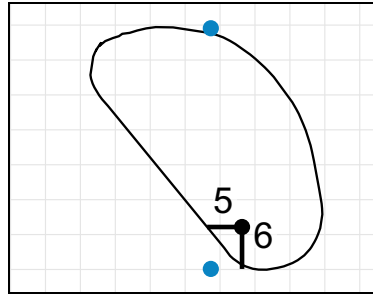

Stroke Play Round 1 - Monday, August 6th, 2018 **USGA**[®]

1

Green Depth
33

7

Green Depth
34

13

Green Depth
32

2

Green Depth
40

8

Green Depth
42

14

Green Depth
40

3

Green Depth
31

9

Green Depth
35

12

Green Depth
39

18

Green Depth
43

2018 U.S. Women's Amateur

The Golf Club of Tennessee

Each side of a complete square on the green represents 5 yards. / Blue dots represent green front and back.