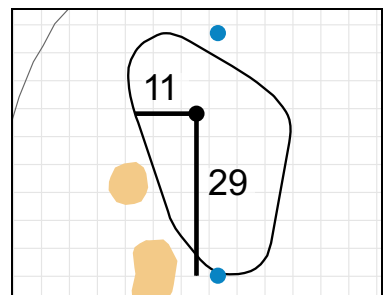

Green Depth
36

15

Green Depth
37

4

Green Depth
33

10

Green Depth
26

16

Green Depth
29

5

Green Depth
34

11

Green Depth
30

17

Green Depth
34

6

Green Depth
35

12

Green Depth
39

18

Green Depth
43

2018 U.S. Women's Amateur

The Golf Club of Tennessee

Each side of a complete square on the green represents 5 yards. / Blue dots represent green front and back.