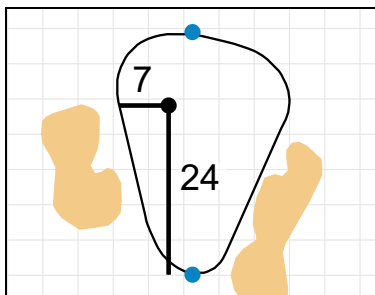

Green Depth
40

8

Green Depth
42

14

Green Depth
40

3

Green Depth
31

9

Green Depth
36

15

Green Depth
37

4

Green Depth
33

10

Green Depth
26

16

Green Depth
29

5

Green Depth
34

11

Green Depth
30

17

Green Depth
34

6

Green Depth
35

12

Green Depth
39

18

Green Depth
43

2018 U.S. Women's Amateur

The Golf Club of Tennessee

Each side of a complete square on the green represents 5 yards. / Blue dots represent green front and back.