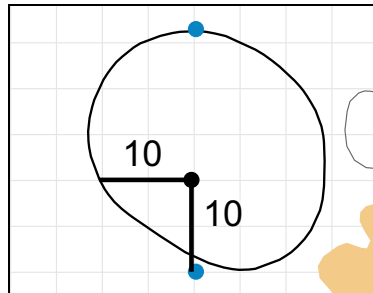

Green Depth
36

15

Green Depth
37

4

Green Depth
33

10

Green Depth
26

16

Green Depth
29

5

Green Depth
34

11

Green Depth
30

17

Green Depth
34

6

Green Depth
35

12

Green Depth
39

18

Green Depth
43

2018 U.S. Women's Amateur

The Golf Club of Tennessee

Each side of a complete square on the green represents 5 yards. / Blue dots represent green front and back.