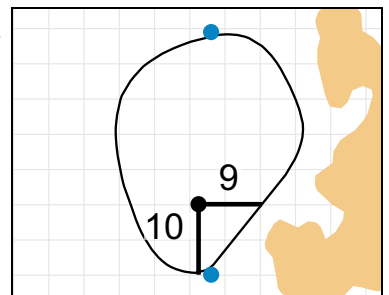

Green Depth
29

5

Green Depth
34

11

Green Depth
30

17

Green Depth
34

6

Green Depth
35

12

Green Depth
39

18

Green Depth
43

2018 U.S. Women's Amateur

The Golf Club of Tennessee

Each side of a complete square on the green represents 5 yards. / Blue dots represent green front and back.