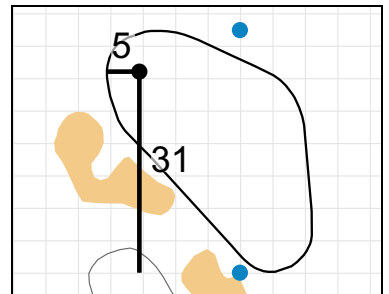

Green Depth
40

8

Green Depth
42

14

Green Depth
40

3

Green Depth
31

9

Green Depth
36

15

Green Depth
37

4

Green Depth
33

10

Green Depth
26

16

Green Depth
35

12

Green Depth
39

18

Green Depth
43

2018 U.S. Women's Amateur

The Golf Club of Tennessee

Each side of a complete square on the green represents 5 yards. / Blue dots represent green front and back.