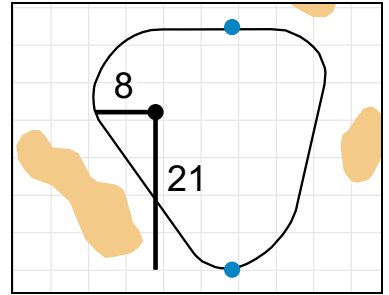

Match Play Round of 64 - Wednesday, August 8th, 2018

1

Green Depth
33

7

Green Depth
34

13

Green Depth
32

2

Green Depth
40

8

Green Depth
42

14

Green Depth
40

3

Green Depth
31

9

Green Depth
36

15

Green Depth
37

4

Green Depth
33

10

Green Depth
26

16

Green Depth
35

12

Green Depth
39

18

Green Depth
43

2018 U.S. Women's Amateur

The Golf Club of Tennessee

Each side of a complete square on the green represents 5 yards. / Blue dots represent green front and back.