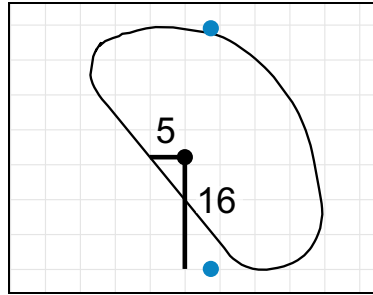

Match Play Round of 64 - Wednesday, August 8th, 2018

1

Green Depth
33

7

Green Depth
34

13

Green Depth
32

2

Green Depth
40

8

Green Depth
42

14

Green Depth
40

3

Green Depth
31

9

Green Depth
36

15

Green Depth
37

4

Green Depth
33

10

Green Depth
26

16

Green Depth
35

12

Green Depth
39

18

Green Depth
43

2018 U.S. Women's Amateur

The Golf Club of Tennessee

Each side of a complete square on the green represents 5 yards. / Blue dots represent green front and back.