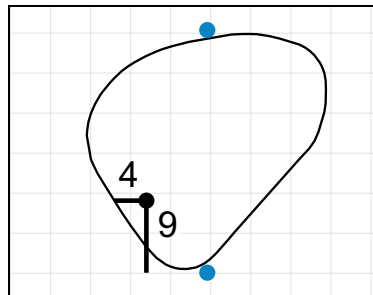

Green Depth
36

15

Green Depth
37

4

Green Depth
33

10

Green Depth
26

16

Green Depth
29

5

Green Depth
34

11

Green Depth
30

17

Green Depth
34

6

Green Depth
35

12

Green Depth
39

18

Green Depth
43

2018 U.S. Women's Amateur

The Golf Club of Tennessee

Each side of a complete square on the green represents 5 yards. / Blue dots represent green front and back.