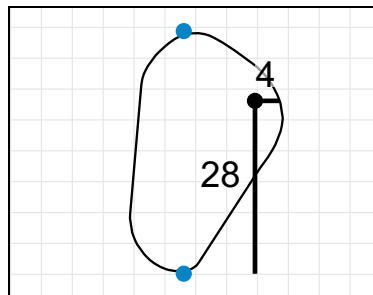

Green Depth
36

15

Green Depth
37

4

Green Depth
33

10

Green Depth
26

16

Green Depth
29

5

Green Depth
34

11

Green Depth
30

17

Green Depth
34

6

Green Depth
35

12

Green Depth
39

18

Green Depth
43

2018 U.S. Women's Amateur

The Golf Club of Tennessee

Each side of a complete square on the green represents 5 yards. / Blue dots represent green front and back.