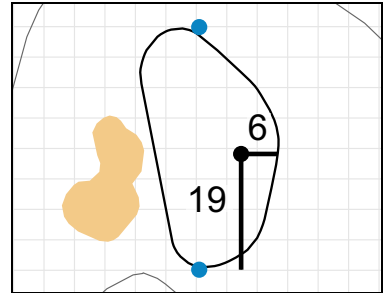

Match Play Round of 64 - Wednesday, August 8th, 2018

1

Green Depth
33

7

Green Depth
34

13

Green Depth
32

2

Green Depth
40

8

Green Depth
42

14

Green Depth
40

3

Green Depth
31

9

Green Depth
36

15

Green Depth
37

4

Green Depth
33

10

Green Depth
26

16

Green Depth
35

12

Green Depth
39

18

Green Depth
43

2018 U.S. Women's Amateur

The Golf Club of Tennessee

Each side of a complete square on the green represents 5 yards. / Blue dots represent green front and back.