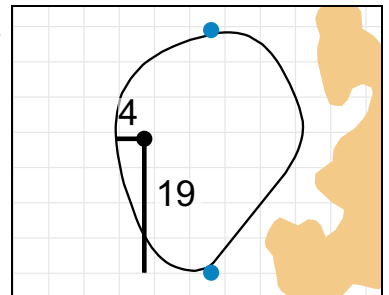

Green Depth
36

15

Green Depth
37

4

Green Depth
33

10

Green Depth
26

16

Green Depth
29

5

Green Depth
34

11

Green Depth
30

17

Green Depth
34

6

Green Depth
35

12

Green Depth
39

18

Green Depth
43

2018 U.S. Women's Amateur

The Golf Club of Tennessee

Each side of a complete square on the green represents 5 yards. / Blue dots represent green front and back.