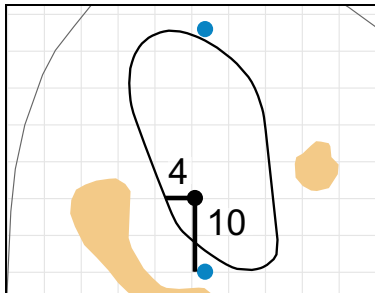

Green Depth
40

8

Green Depth
42

14

Green Depth
40

3

Green Depth
31

9

Green Depth
36

15

Green Depth
37

4

Green Depth
33

10

Green Depth
26

16

Green Depth
35

12

Green Depth
39

18

Green Depth
43

2018 U.S. Women's Amateur

The Golf Club of Tennessee

Each side of a complete square on the green represents 5 yards. / Blue dots represent green front and back.