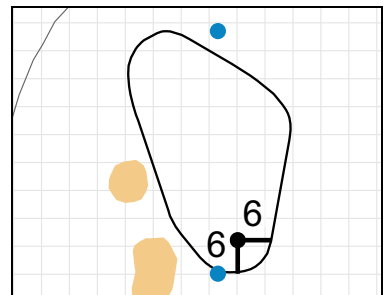

Green Depth
36

15

Green Depth
37

4

Green Depth
33

10

Green Depth
26

16

Green Depth
29

5

Green Depth
34

11

Green Depth
30

17

Green Depth
34

6

Green Depth
35

12

Green Depth
39

18

Green Depth
43

2018 U.S. Women's Amateur

The Golf Club of Tennessee

Each side of a complete square on the green represents 5 yards. / Blue dots represent green front and back.