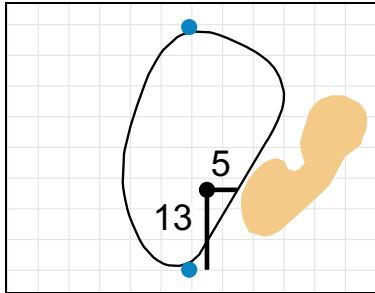

Match Play Round of 64 - Wednesday, August 8th, 2018

1

Green Depth
33

7

Green Depth
34

13

Green Depth
32

2

Green Depth
40

8

Green Depth
42

14

Green Depth
40

3

Green Depth
31

9

Green Depth
36

15

Green Depth
37

4

Green Depth
33

10

Green Depth
26

16

Green Depth
35

12

Green Depth
39

18

Green Depth
43

2018 U.S. Women's Amateur

The Golf Club of Tennessee

Each side of a complete square on the green represents 5 yards. / Blue dots represent green front and back.