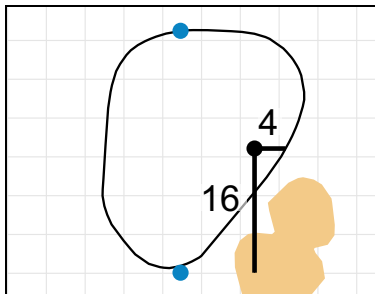

Green Depth
40

8

Green Depth
42

14

Green Depth
40

3

Green Depth
31

9

Green Depth
36

15

Green Depth
37

4

Green Depth
33

10

Green Depth
26

16

Green Depth
35

12

Green Depth
39

18

Green Depth
43

2018 U.S. Women's Amateur

The Golf Club of Tennessee

Each side of a complete square on the green represents 5 yards. / Blue dots represent green front and back.