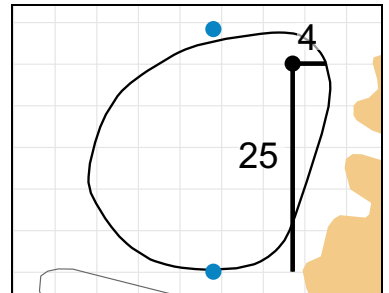

Green Depth
36

15

Green Depth
37

4

Green Depth
33

10

Green Depth
26

16

Green Depth
29

5

Green Depth
34

11

Green Depth
30

17

Green Depth
34

6

Green Depth
35

12

Green Depth
39

18

Green Depth
43

2018 U.S. Women's Amateur

The Golf Club of Tennessee

Each side of a complete square on the green represents 5 yards. / Blue dots represent green front and back.