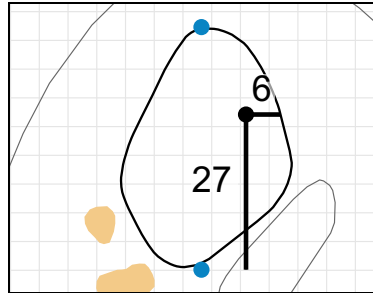

Match Play Round of 64 - Wednesday, August 8th, 2018

1

Green Depth
33

7

Green Depth
34

13

Green Depth
32

2

Green Depth
40

8

Green Depth
42

14

Green Depth
40

3

Green Depth
31

9

Green Depth
36

15

Green Depth
37

4

Green Depth
33

10

Green Depth
26

16

Green Depth
35

12

Green Depth
39

18

Green Depth
43

2018 U.S. Women's Amateur

The Golf Club of Tennessee

Each side of a complete square on the green represents 5 yards. / Blue dots represent green front and back.