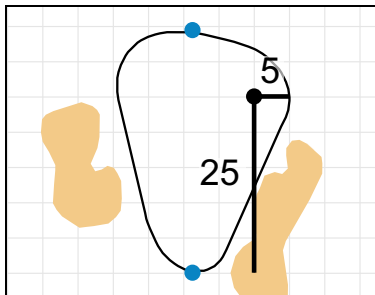

Green Depth
36

15

Green Depth
37

4

Green Depth
33

10

Green Depth
26

16

Green Depth
29

5

Green Depth
34

11

Green Depth
30

17

Green Depth
34

6

Green Depth
35

12

Green Depth
39

18

Green Depth
43

2018 U.S. Women's Amateur

The Golf Club of Tennessee

Each side of a complete square on the green represents 5 yards. / Blue dots represent green front and back.