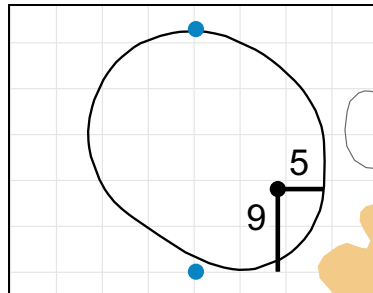

Green Depth
36

15

Green Depth
37

4

Green Depth
33

10

Green Depth
26

16

Green Depth
29

5

Green Depth
34

11

Green Depth
30

17

Green Depth
34

6

Green Depth
35

12

Green Depth
39

18

Green Depth
43

2018 U.S. Women's Amateur

The Golf Club of Tennessee

Each side of a complete square on the green represents 5 yards. / Blue dots represent green front and back.