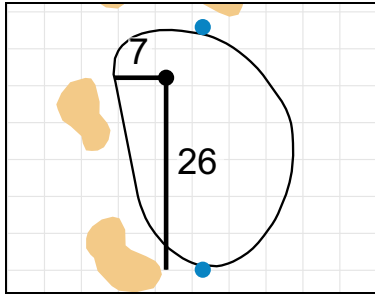

Match Play Round of 64 - Wednesday, August 8th, 2018

1

Green Depth
33

7

Green Depth
34

13

Green Depth
32

2

Green Depth
40

8

Green Depth
42

14

Green Depth
40

3

Green Depth
31

9

Green Depth
36

15

Green Depth
37

4

Green Depth
33

10

Green Depth
26

16

Green Depth
35

12

Green Depth
39

18

Green Depth
43

2018 U.S. Women's Amateur

The Golf Club of Tennessee

Each side of a complete square on the green represents 5 yards. / Blue dots represent green front and back.