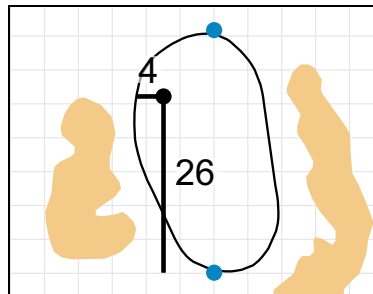

Green Depth
40

8

Green Depth
42

14

Green Depth
40

3

Green Depth
31

9

Green Depth
36

15

Green Depth
37

4

Green Depth
33

10

Green Depth
26

16

Green Depth
35

12

Green Depth
39

18

Green Depth
43

2018 U.S. Women's Amateur

The Golf Club of Tennessee

Each side of a complete square on the green represents 5 yards. / Blue dots represent green front and back.