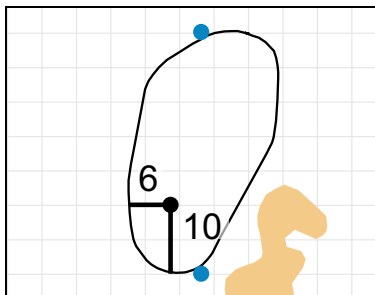

Green Depth
36

15

Green Depth
37

4

Green Depth
33

10

Green Depth
26

16

Green Depth
29

5

Green Depth
34

11

Green Depth
30

17

Green Depth
34

6

Green Depth
35

12

Green Depth
39

18

Green Depth
43

2018 U.S. Women's Amateur

The Golf Club of Tennessee

Each side of a complete square on the green represents 5 yards. / Blue dots represent green front and back.