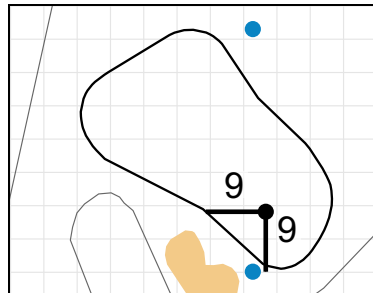

Green Depth
38

8

Green Depth
30

14

Green Depth
30

3

Green Depth
42

9

Green Depth
40

15

Green Depth
33

4

Green Depth
36

10

Green Depth
36

16

Green Depth
40

5

Green Depth
28

11

Green Depth
39

17

Green Depth
42

6

Green Depth
30

12

Green Depth
29

18

Green Depth
38

70th U.S. Girls' Junior Championship

Poppy Hills Golf Course

Each side of a complete square on the green represents 5 yards. / Blue dots represent green front and back.