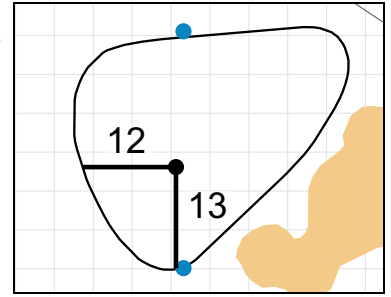

Stroke Play Round 1 - Monday, July 16th, 2018 **USGA**[®]

1

Green Depth
41

7

Green Depth
37

13

Green Depth
30

2

Green Depth
38

8

Green Depth
30

14

Green Depth
30

3

Green Depth
42

9

Green Depth
40

15

Green Depth
33

4

Green Depth
36

10

Green Depth
36

16

Green Depth
30

12

Green Depth
29

18

Green Depth
38

70th U.S. Girls' Junior Championship

Poppy Hills Golf Course

Each side of a complete square on the green represents 5 yards. / Blue dots represent green front and back.