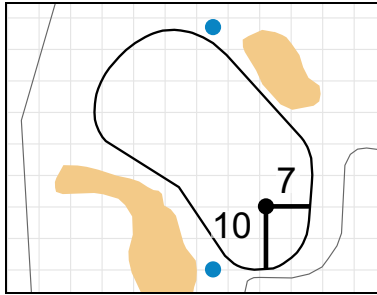

Stroke Play Round 1 - Monday, July 16th, 2018 **USGA**[®]

1

Green Depth
41

7

Green Depth
37

13

Green Depth
30

2

Green Depth
38

8

Green Depth
30

14

Green Depth
30

3

Green Depth
42

9

Green Depth
40

15

Green Depth
33

4

Green Depth
36

10

Green Depth
36

16

Green Depth
30

12

Green Depth
29

18

Green Depth
38

70th U.S. Girls' Junior Championship

Poppy Hills Golf Course

Each side of a complete square on the green represents 5 yards. / Blue dots represent green front and back.