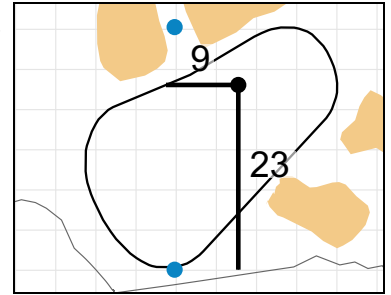

Stroke Play Round 1 - Monday, July 16th, 2018 **USGA**[®]

1

Green Depth
41

7

Green Depth
37

13

Green Depth
30

2

Green Depth
38

8

Green Depth
30

14

Green Depth
30

3

Green Depth
42

9

Green Depth
40

15

Green Depth
33

4

Green Depth
36

10

Green Depth
36

16

Green Depth
30

12

Green Depth
29

18

Green Depth
38

70th U.S. Girls' Junior Championship

Poppy Hills Golf Course

Each side of a complete square on the green represents 5 yards. / Blue dots represent green front and back.