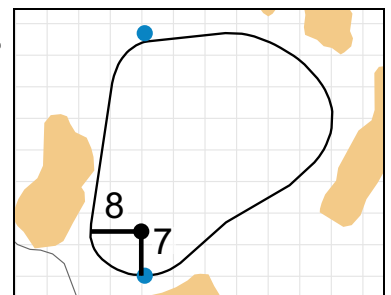

Green Depth
40

5

Green Depth
28

11

Green Depth
39

17

Green Depth
42

6

Green Depth
30

12

Green Depth
29

18

Green Depth
38

70th U.S. Girls' Junior Championship

Poppy Hills Golf Course

Each side of a complete square on the green represents 5 yards. / Blue dots represent green front and back.