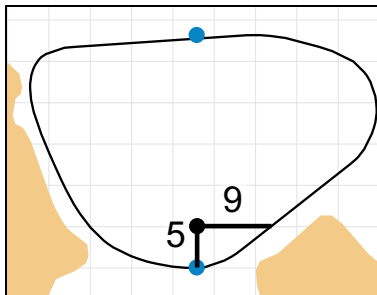

Green Depth
38

8

Green Depth
30

14

Green Depth
30

3

Green Depth
42

9

Green Depth
40

15

Green Depth
33

4

Green Depth
36

10

Green Depth
36

16

Green Depth
40

5

Green Depth
28

11

Green Depth
39

17

Green Depth
42

6

Green Depth
30

12

Green Depth
29

18

Green Depth
38

70th U.S. Girls' Junior Championship

Poppy Hills Golf Course

Each side of a complete square on the green represents 5 yards. / Blue dots represent green front and back.