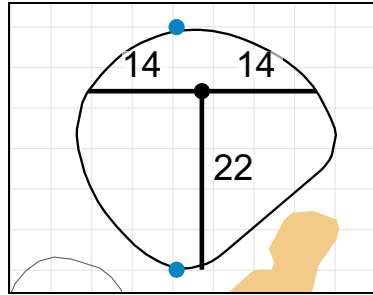

Stroke Play Round 1 - Monday, July 16th, 2018 **USGA**[®]

1

Green Depth
41

7

Green Depth
37

13

Green Depth
30

2

Green Depth
38

8

Green Depth
30

14

Green Depth
30

3

Green Depth
42

9

Green Depth
40

15

Green Depth
33

4

Green Depth
36

10

Green Depth
36

16

Green Depth
30

12

Green Depth
29

18

Green Depth
38

70th U.S. Girls' Junior Championship

Poppy Hills Golf Course

Each side of a complete square on the green represents 5 yards. / Blue dots represent green front and back.