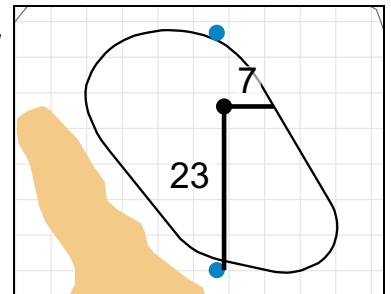

Stroke Play Round 1 - Monday, July 16th, 2018 **USGA**[®]

1

Green Depth
41

7

Green Depth
37

13

Green Depth
30

2

Green Depth
38

8

Green Depth
30

14

Green Depth
30

3

Green Depth
42

9

Green Depth
40

15

Green Depth
33

4

Green Depth
36

10

Green Depth
36

16