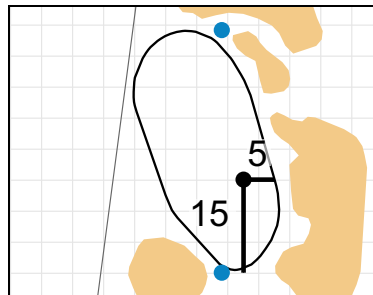

Green Depth
40

15

Green Depth
33

4

Green Depth
36

10

Green Depth
36

16

Green Depth
40

5

Green Depth
28

11

Green Depth
39

17

Green Depth
42

6

Green Depth
30

12

Green Depth
29

18

Green Depth
38

70th U.S. Girls' Junior Championship

Poppy Hills Golf Course

Each side of a complete square on the green represents 5 yards. / Blue dots represent green front and back.