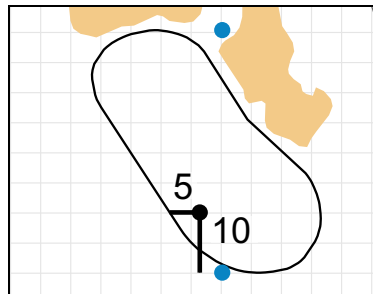

Stroke Play Round 1 - Monday, July 16th, 2018 **USGA**[®]

1

Green Depth
41

7

Green Depth
37

13

Green Depth
30

2

Green Depth
38

8

Green Depth
30

14

Green Depth
30

3

Green Depth
42

9

Green Depth
40

15

Green Depth
33

4

Green Depth
36

10

Green Depth
36

16

Green Depth
30

12

Green Depth
29

18

Green Depth
38

70th U.S. Girls' Junior Championship

Poppy Hills Golf Course

Each side of a complete square on the green represents 5 yards. / Blue dots represent green front and back.