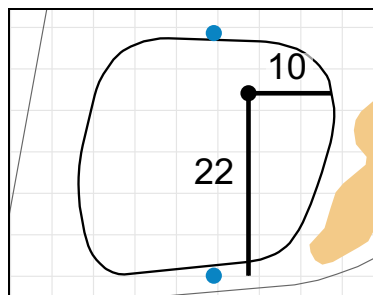

Green Depth
40

15

Green Depth
33

4

Green Depth
36

10

Green Depth
36

16

Green Depth
40

5

Green Depth
28

11

Green Depth
39

17

Green Depth
42

6

Green Depth
30

12

Green Depth
29

18

Green Depth
38

70th U.S. Girls' Junior Championship

Poppy Hills Golf Course

Each side of a complete square on the green represents 5 yards. / Blue dots represent green front and back.