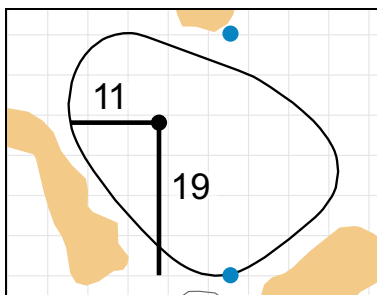

Green Depth
40

15

Green Depth
33

4

Green Depth
36

10

Green Depth
36

16

Green Depth
40

5

Green Depth
28

11

Green Depth
39

17

Green Depth
42

6

Green Depth
30

12

Green Depth
29

18

Green Depth
38

70th U.S. Girls' Junior Championship

Poppy Hills Golf Course

Each side of a complete square on the green represents 5 yards. / Blue dots represent green front and back.