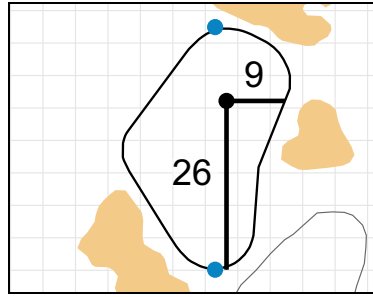

Stroke Play Round 1 - Monday, July 16th, 2018 **USGA**[®]

1

Green Depth
41

7

Green Depth
37

13

Green Depth
30

2

Green Depth
38

8

Green Depth
30

14

Green Depth
30

3

Green Depth
42

9

Green Depth
40

15

Green Depth
33

4

Green Depth
36

10

Green Depth
36

16

Green Depth
30

12

Green Depth
29

18

Green Depth
38

70th U.S. Girls' Junior Championship

Poppy Hills Golf Course

Each side of a complete square on the green represents 5 yards. / Blue dots represent green front and back.