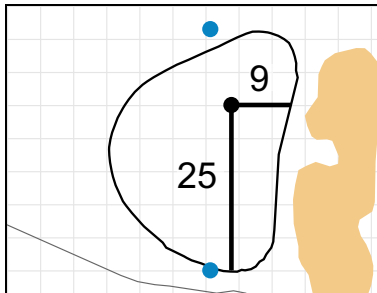

Green Depth
38

8

Green Depth
30

14

Green Depth
30

3

Green Depth
42

9

Green Depth
40

15

Green Depth
33

4

Green Depth
36

10

Green Depth
36

16

Green Depth
40

5

Green Depth
28

11

Green Depth
39

17

Green Depth
42

6

Green Depth
30

12

Green Depth
29

18

Green Depth
38

70th U.S. Girls' Junior Championship

Poppy Hills Golf Course

Each side of a complete square on the green represents 5 yards. / Blue dots represent green front and back.