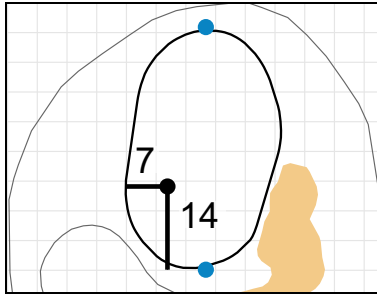

Stroke Play Round 1 - Monday, July 16th, 2018 **USGA**[®]

1

Green Depth
41

7

Green Depth
37

13

Green Depth
30

2

Green Depth
38

8

Green Depth
30

14

Green Depth
30

3

Green Depth
42

9

Green Depth
40

15

Green Depth
33

4

Green Depth
36

10

Green Depth
36

16

Green Depth
30

12

Green Depth
29

18

Green Depth
38

70th U.S. Girls' Junior Championship

Poppy Hills Golf Course

Each side of a complete square on the green represents 5 yards. / Blue dots represent green front and back.