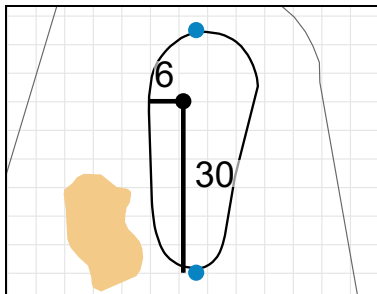

Stroke Play Round 1 - Monday, July 16th, 2018 **USGA**[®]

1

Green Depth
41

7

Green Depth
37

13

Green Depth
30

2

Green Depth
38

8

Green Depth
30

14

Green Depth
30

3

Green Depth
42

9

Green Depth
40

15

Green Depth
33

4

Green Depth
36

10

Green Depth
36

16