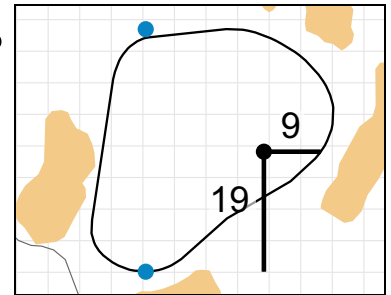

Green Depth
40

5

Green Depth
28

11

Green Depth
39

17

Green Depth
42

6

Green Depth
30

12

Green Depth
29

18

Green Depth
38

70th U.S. Girls' Junior Championship

Poppy Hills Golf Course

Each side of a complete square on the green represents 5 yards. / Blue dots represent green front and back.