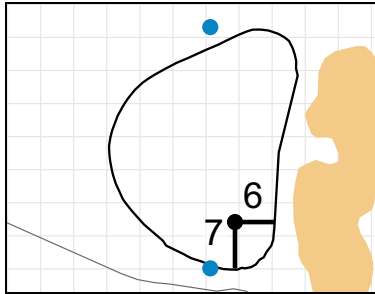

Green Depth
38

8

Green Depth
30

14

Green Depth
30

3

Green Depth
42

9

Green Depth
40

15

Green Depth
33

4

Green Depth
36

10

Green Depth
36

16

Green Depth
30

12

Green Depth
29

18

Green Depth
38

70th U.S. Girls' Junior Championship

Poppy Hills Golf Course

Each side of a complete square on the green represents 5 yards. / Blue dots represent green front and back.