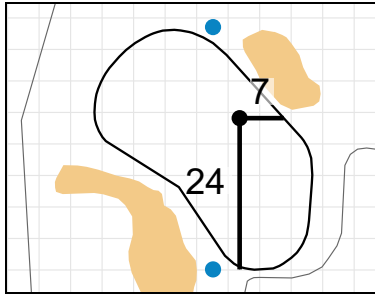

Match Play Round of 64 - Wednesday, July 18th, 2018 **USGA**[®]

1

Green Depth
41

7

Green Depth
37

13

Green Depth
30

2

Green Depth
38

8

Green Depth
30

14

Green Depth
30

3

Green Depth
42

9

Green Depth
40

15

Green Depth
33

4

Green Depth
36

10

Green Depth
36

16

Green Depth
30

12

Green Depth
29

18

Green Depth
38

70th U.S. Girls' Junior Championship

Poppy Hills Golf Course

Each side of a complete square on the green represents 5 yards. / Blue dots represent green front and back.