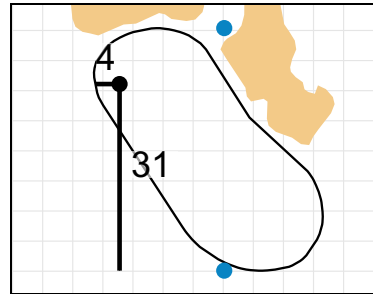

Green Depth
38

8

Green Depth
30

14

Green Depth
30

3

Green Depth
42

9

Green Depth
40

15

Green Depth
33

4

Green Depth
36

10

Green Depth
36

16

Green Depth
30

12

Green Depth
29

18

Green Depth
38

70th U.S. Girls' Junior Championship

Poppy Hills Golf Course

Each side of a complete square on the green represents 5 yards. / Blue dots represent green front and back.