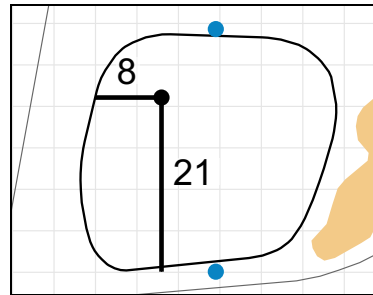

Green Depth
40

15

Green Depth
33

4

Green Depth
36

10

Green Depth
36

16

Green Depth
40

5

Green Depth
28

11

Green Depth
39

17

Green Depth
42

6

Green Depth
30

12

Green Depth
29

18

Green Depth
38

70th U.S. Girls' Junior Championship

Poppy Hills Golf Course

Each side of a complete square on the green represents 5 yards. / Blue dots represent green front and back.