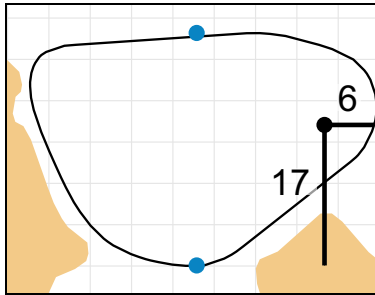

Green Depth
38

8

Green Depth
30

14

Green Depth
30

3

Green Depth
42

9

Green Depth
40

15

Green Depth
33

4

Green Depth
36

10

Green Depth
36

16

Green Depth
40

5

Green Depth
28

11

Green Depth
39

17

Green Depth
42

6

Green Depth
30

12

Green Depth
29

18

Green Depth
38

70th U.S. Girls' Junior Championship

Poppy Hills Golf Course

Each side of a complete square on the green represents 5 yards. / Blue dots represent green front and back.