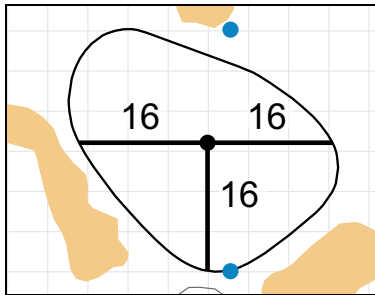

Green Depth
38

8

Green Depth
30

14

Green Depth
30

3

Green Depth
42

9

Green Depth
40

15

Green Depth
33

4

Green Depth
36

10

Green Depth
36

16

Green Depth
40

5

Green Depth
28

11

Green Depth
39

17

Green Depth
42

6

Green Depth
30

12

Green Depth
29

18

Green Depth
38

70th U.S. Girls' Junior Championship

Poppy Hills Golf Course

Each side of a complete square on the green represents 5 yards. / Blue dots represent green front and back.