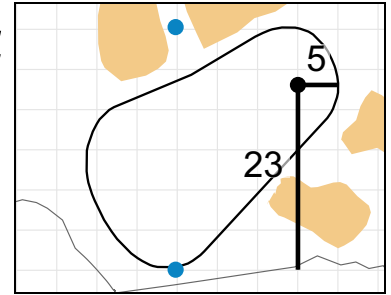

Match Play Round of 64 - Wednesday, July 18th, 2018 **USGA**[®]

1

Green Depth
41

7

Green Depth
37

13

Green Depth
30

2

Green Depth
38

8

Green Depth
30

14

Green Depth
30

3

Green Depth
42

9

Green Depth
40

15

Green Depth
33

4

Green Depth
36

10

Green Depth
36

16

Green Depth
30

12

Green Depth
29

18

Green Depth
38

70th U.S. Girls' Junior Championship

Poppy Hills Golf Course

Each side of a complete square on the green represents 5 yards. / Blue dots represent green front and back.