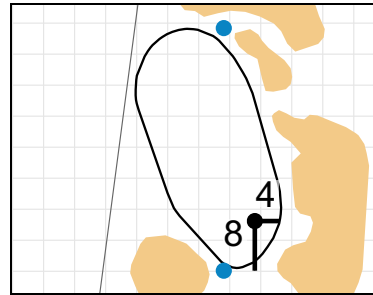

Green Depth
40

15

Green Depth
33

4

Green Depth
36

10

Green Depth
36

16

Green Depth
40

5

Green Depth
28

11

Green Depth
39

17

Green Depth
42

6

Green Depth
30

12

Green Depth
29

18

Green Depth
38

70th U.S. Girls' Junior Championship

Poppy Hills Golf Course

Each side of a complete square on the green represents 5 yards. / Blue dots represent green front and back.