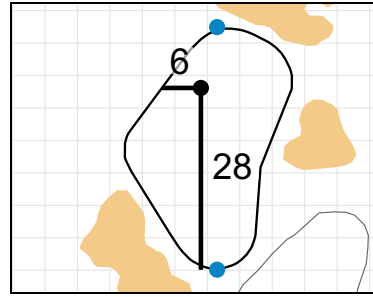

Match Play Round of 64 - Wednesday, July 18th, 2018 **USGA**[®]

1

Green Depth
41

7

Green Depth
37

13

Green Depth
30

2

Green Depth
38

8

Green Depth
30

14

Green Depth
30

3

Green Depth
42

9

Green Depth
40

15

Green Depth
33

4

Green Depth
36

10

Green Depth
36

16

Green Depth
30

12

Green Depth
29

18

Green Depth
38

70th U.S. Girls' Junior Championship

Poppy Hills Golf Course

Each side of a complete square on the green represents 5 yards. / Blue dots represent green front and back.