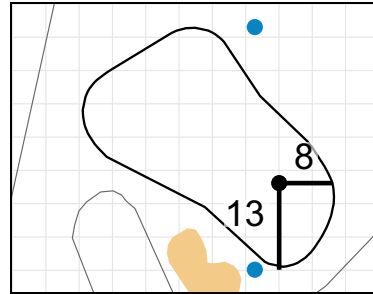

Green Depth
38

8

Green Depth
30

14

Green Depth
30

3

Green Depth
42

9

Green Depth
40

15

Green Depth
33

4

Green Depth
36

10

Green Depth
36

16

Green Depth
40

5

Green Depth
28

11

Green Depth
39

17

Green Depth
42

6

Green Depth
30

12

Green Depth
29

18

Green Depth
38

70th U.S. Girls' Junior Championship

Poppy Hills Golf Course

Each side of a complete square on the green represents 5 yards. / Blue dots represent green front and back.