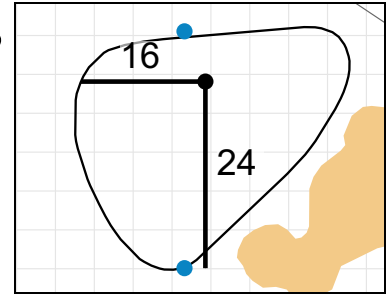

Match Play Round of 64 - Wednesday, July 18th, 2018 **USGA**[®]

1

Green Depth
41

7

Green Depth
37

13

Green Depth
30

2

Green Depth
38

8

Green Depth
30

14

Green Depth
30

3

Green Depth
42

9

Green Depth
40

15

Green Depth
33

4

Green Depth
36

10

Green Depth
36

16

Green Depth
30

12

Green Depth
29

18

Green Depth
38

70th U.S. Girls' Junior Championship

Poppy Hills Golf Course

Each side of a complete square on the green represents 5 yards. / Blue dots represent green front and back.