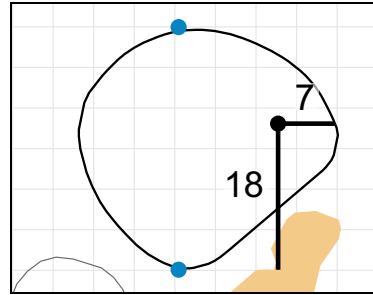

Match Play Round of 64 - Wednesday, July 18th, 2018 **USGA**[®]

1

Green Depth
41

7

Green Depth
37

13

Green Depth
30

2

Green Depth
38

8

Green Depth
30

14

Green Depth
30

3

Green Depth
42

9

Green Depth
40

15

Green Depth
33

4

Green Depth
36

10

Green Depth
36

16

Green Depth
30

12

Green Depth
29

18

Green Depth
38

70th U.S. Girls' Junior Championship

Poppy Hills Golf Course

Each side of a complete square on the green represents 5 yards. / Blue dots represent green front and back.