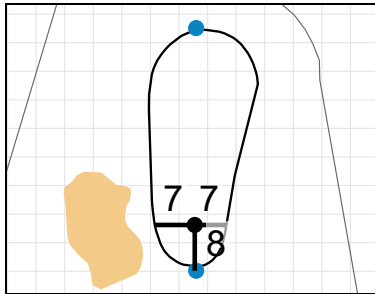

Green Depth
38

8

Green Depth
30

14

Green Depth
30

3

Green Depth
42

9

Green Depth
40

15

Green Depth
33

4

Green Depth
36

10

Green Depth
36

16

Green Depth
30

12

Green Depth
29

18

Green Depth
38

70th U.S. Girls' Junior Championship

Poppy Hills Golf Course

Each side of a complete square on the green represents 5 yards. / Blue dots represent green front and back.