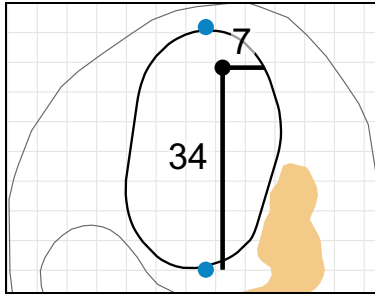

Match Play Round of 64 - Wednesday, July 18th, 2018 **USGA**[®]

1

Green Depth
41

7

Green Depth
37

13

Green Depth
30

2

Green Depth
38

8

Green Depth
30

14

Green Depth
30

3

Green Depth
42

9

Green Depth
40

15

Green Depth
33

4

Green Depth
36

10

Green Depth
36

16

Green Depth
30

12

Green Depth
29

18

Green Depth
38

70th U.S. Girls' Junior Championship

Poppy Hills Golf Course

Each side of a complete square on the green represents 5 yards. / Blue dots represent green front and back.