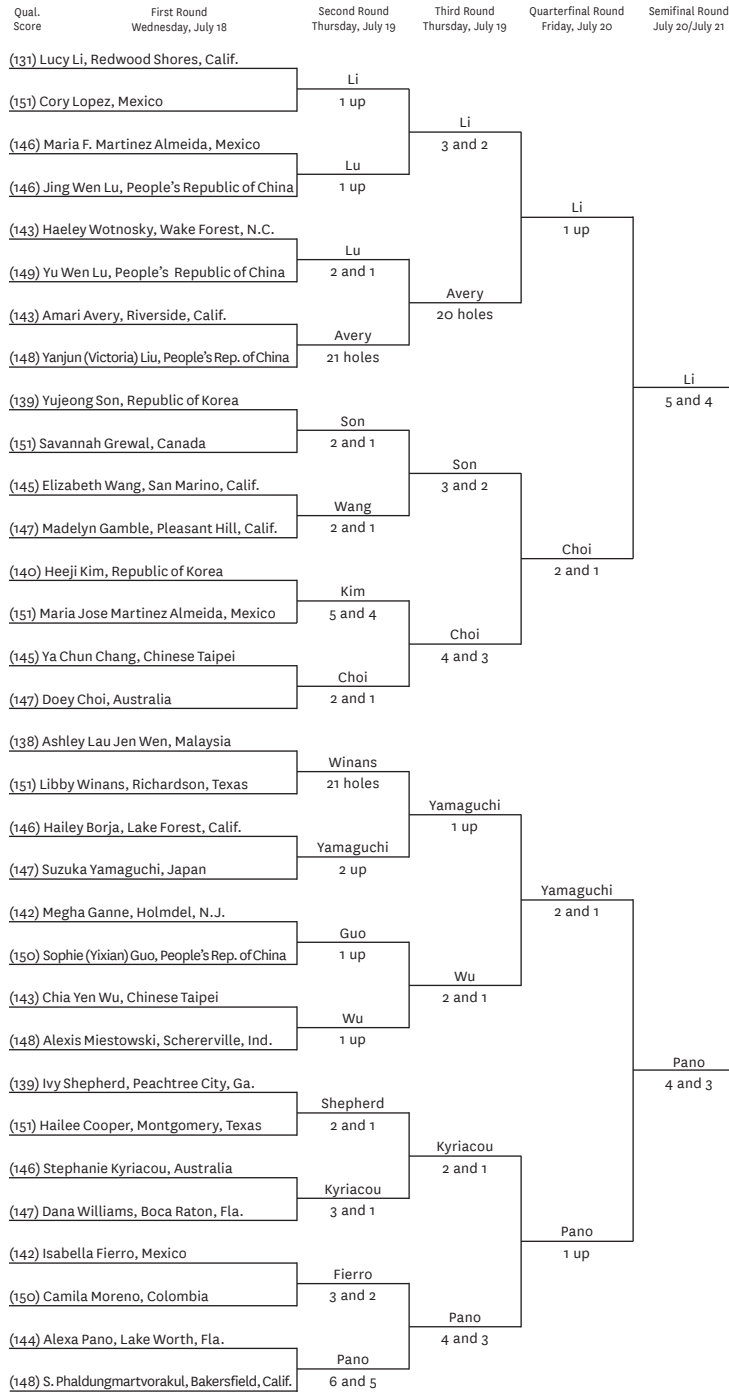

70th U.S. Girls' Junior Championship

Par: 36-35—71
Yardage: 6,182
Entries: 1,606

FINAL
Saturday, July 21
Yealimi Noh
def.
Alexa Pano,
4 and 3