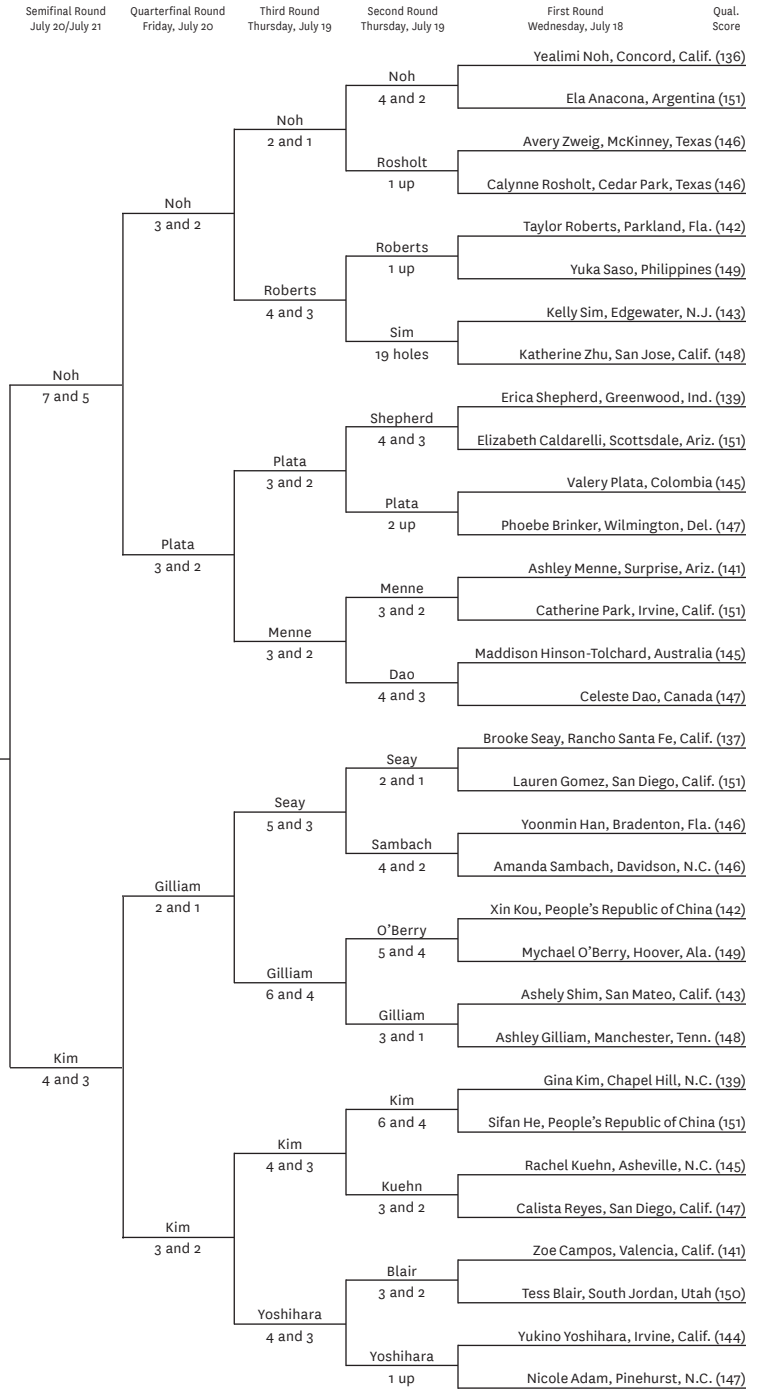

July 16-21, 2018, Poppy Hills Golf Course, Pebble Beach, Calif.

Complete Stroke-Play Results

131	Lucy Li, Redwood Shores, Calif., 62-69		
136	Yealimi Noh, Concord, Calif., 66-70		
137	Brooke Seay, Rancho Santa Fe, Calif., 67-70		
138	Ashley Lau Jen Wen, Malaysia, 69-69		
139	Ivy Shepherd, Peachtree City, Ga., 68-71; Gina Kim, Chapel Hill, N.C., 68-71; Erica Shepherd, Greenwood, Ind., 70-69; Yujeong Son, Republic of Korea, 71-68		
140	Heeji Kim, Republic of Korea, 71-69		
141	Ashley Menne, Surprise, Ariz., 69-72; Zoe Campos, Valencia, Calif., 71-70		
142	Isabella Fierro, Mexico, 75-67; Megha Ganne, Holmdel, N.J., 72-70; Xin Kou, People's Republic of China, 73-69; Taylor Roberts, Parkland, Fla., 68-74		
143	Haeley Wotnosky, Wake Forest, N.C., 75-68; Amari Avery, Riverside, Calif., 69-74; Kelly Sim, Edgewater, N.J., 72-71; Ashely Shim, San Mateo, Calif., 72-71; Chia Yen Wu, Chinese Taipei, 73-70		
144	Alexa Pano, Lake Worth, Fla., 70-74; Yukino Yoshihara, Irvine, Calif., 74-70		
145	Maddison Hinson-Tolchard, Australia, 73-72; Ya Chun Chang, Chinese Taipei, 76-69; Elizabeth Wang, San Marino, Calif., 75-70; Valery Plata, Colombia, 70-75; Rachel Kuehn, Asheville, N.C., 71-74		
146	Stephanie Kyriacou, Australia, 73-73; Hailey Borja, Lake Forest, Calif., 75-71; Yoonmin Han, Bradenton, Fla., 76-70; Avery Zweig, McKinney, Texas, 75-71; Maria Jose Martinez Almeida, Mexico, 72-74; Jing Wen Lu, People's Republic of China, 74-72; Calynne Rosholt, Cedar Park, Texas, 72-74; Amanda Sambach, Davidson, N.C., 74-72	147	Suzuka Yamaguchi, Japan, 70-77; Dana Williams, Boca Raton, Fla., 76-71; Calista Reyes, San Diego, Calif., 76-71; Phoebe Brinker, Wilmington, Del., 73-74; Madelyn Gamble, Pleasant Hill, Calif., 74-73; Doey Choi, Australia, 73-74; Celeste Dao, Canada, 73-74; Nicole Adam, Pinehurst, N.C., 73-74
		148	Shotika Phaldungmartvorakul, Bakersfield, Calif., 76-72; Alexis Miestowski, Schererville, Ind., 73-75; Ashley Gilliam, Manchester, Tenn., 75-73; Katherine Zhu, San Jose, Calif., 77-71; Yanjan (Victoria) Liu, People's Republic of China, 72-76
		149	Yu Wen Lu, People's Republic of China, 72-77; Yuka Saso, Philippines, 74-75; Mychael O'Berry, Hoover, Ala., 75-74
		150	Sophie (Yixian) Guo, People's Republic of China, 74-76; Camila Moreno, Colombia, 76-74; Tess Blair, South Jordan, Utah, 76-74
		151	*Catherine Park, Irvine, Calif., 75-76 (2); *Maria Fernandez Martinez Almeida, Mexico, 77-74 (2); *Savannah Grewal, Canada, 73-78 (3, 4); *Elizabeth Caldarelli, Scottsdale, Ariz., 79-72 (3, 5, 1); *Sifan He, People's Republic of China, 80-71 (3, 5, 3, 4); *Ela Anacona, Argentina, 79-72 (3, 5, 3, 5); *Lauren Gomez, San Diego, Calif., 73-78 (3, 5, 3, 5); *Hailee Cooper, Montgomery, Texas, 77-74 (3, 5, 3, 5); *Cory Lopez, Mexico, 72-79 (3, 5, 3, 5); *Libby Winans, Richardson, Texas, 80-71 (3, 5, 3, 5)
			* = in playoff

Failed to Qualify