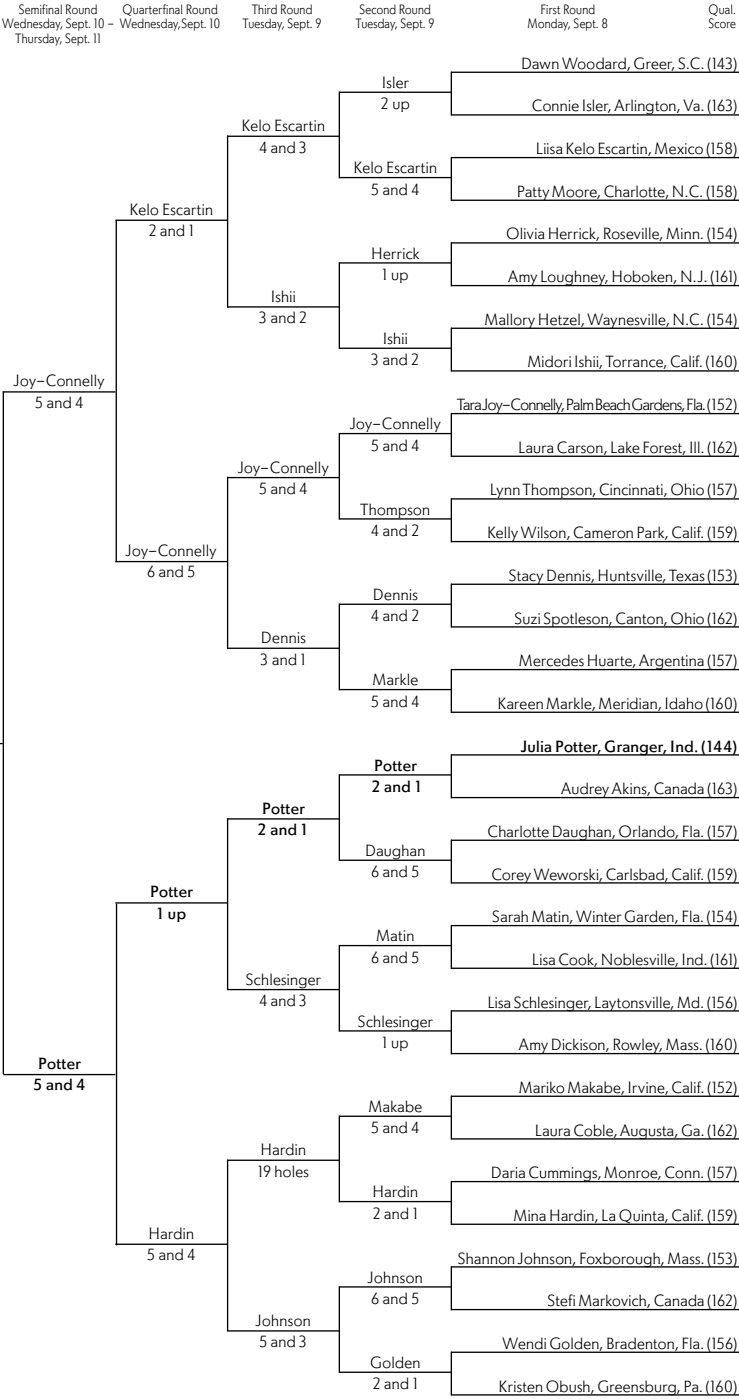

28th U.S. Women's Mid-Amateur Championship

Par: 36-36-72
Yardage: 6,117
Entries: 349

FINAL
Thursday, Sept. 11
Margaret Shirley
def.
Julia Potter,
5 and 3

Sept. 6-11, 2014, Harbour Trees Golf Club, Noblesville, Ind.