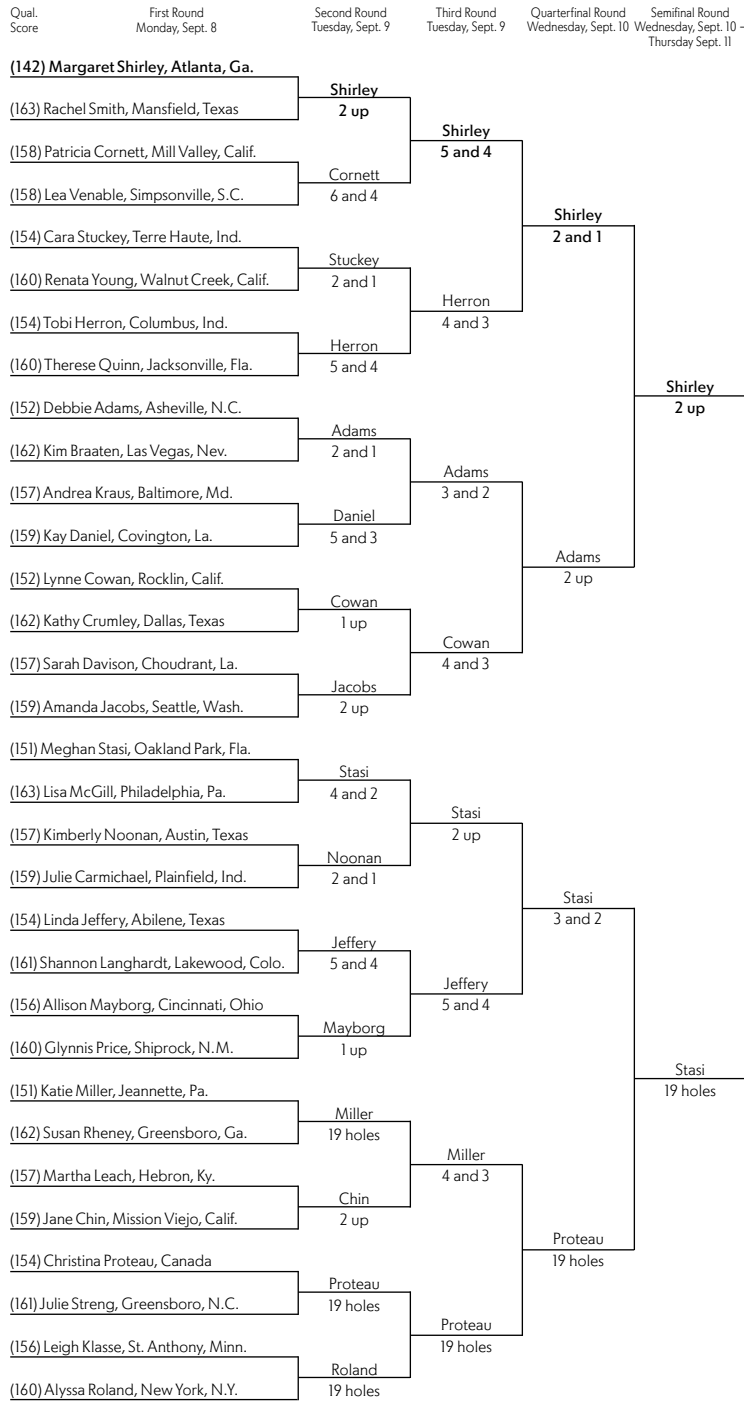

28th U.S. Women's Mid-Amateur Championship

Par: 36-36-72
Yardage: 6,117
Entries: 349

FINAL
Thursday, Sept. 11
Margaret Shirley
def.
Julia Potter,
5 and 3

Sept. 6-11, 2014, Harbour Trees Golf Club, Noblesville, Ind.