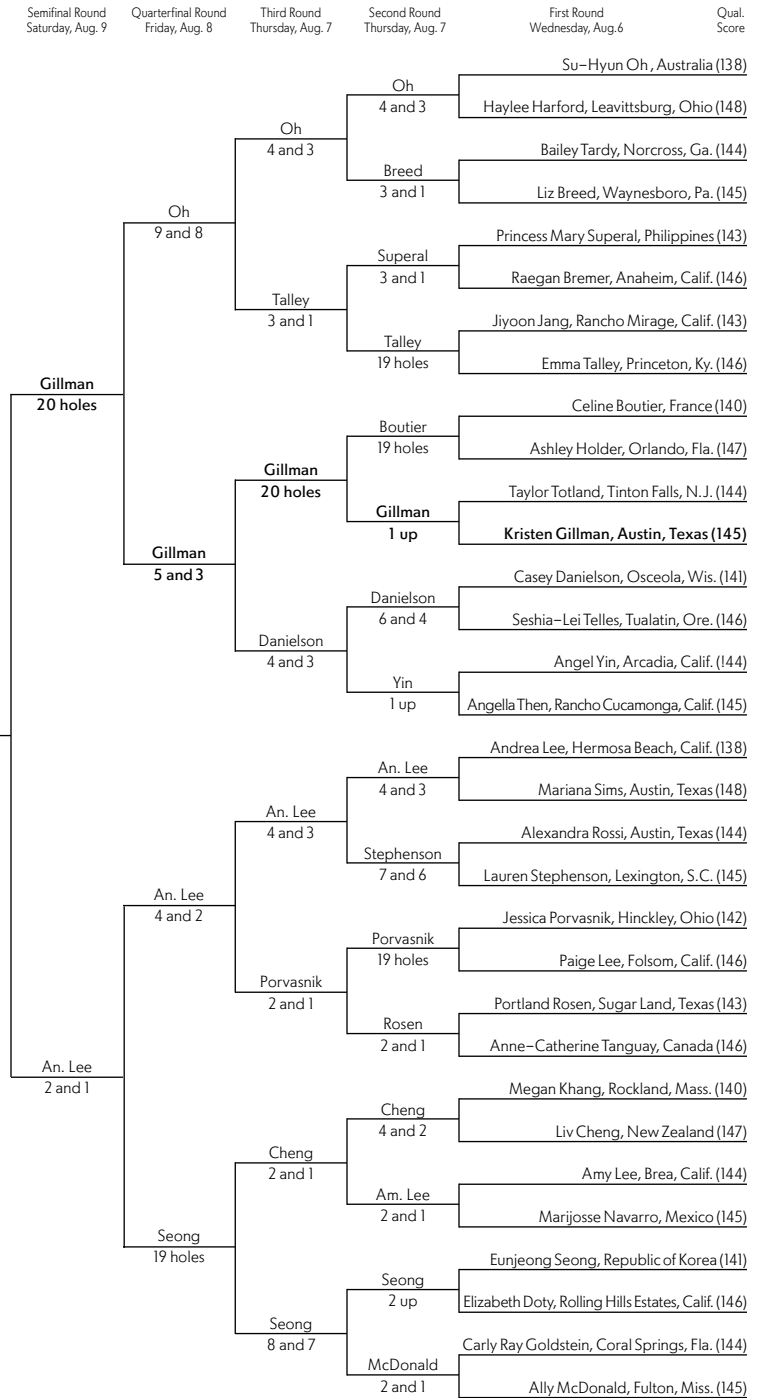

# 114th U.S. Women's Amateur Championship

Par: 35–35–70  
Yardage: 6,297  
Entries: 1,209

Henderson  
1 up

Henderson  
3 and 2

Henderson  
4 and 3

Henderson  
1 up

Al. Lee  
19 holes

*FINAL*  
Sunday, Aug. 10  
Kristen Gillman  
def.  
Brooke Mackenzie  
Henderson,  
2 up

Aug. 4–10, 2014, Nassau Country Club, Glen Cove, N.Y.