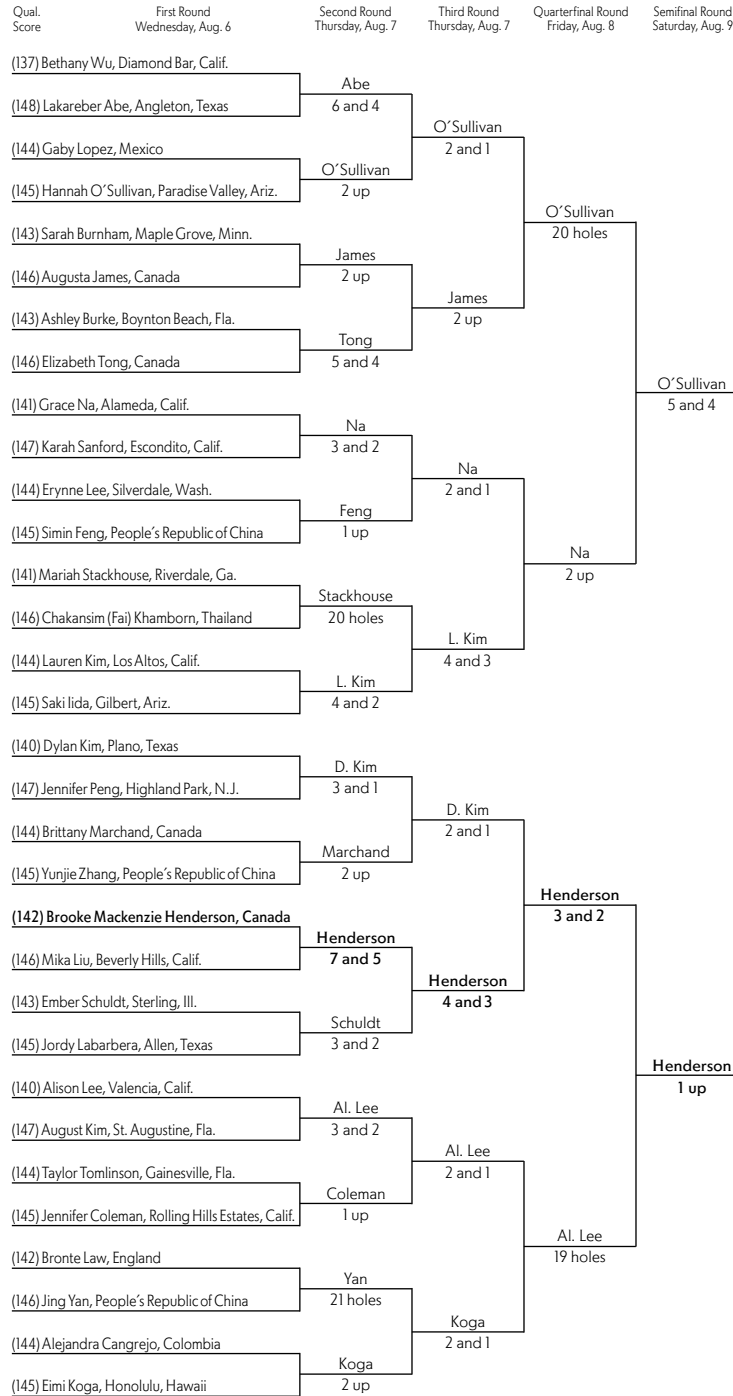

# 114th U.S. Women's Amateur Championship

Par: 35–35–70  
Yardage: 6,297  
Entries: 1,209

Henderson  
1 up

Henderson  
3 and 2

Henderson  
4 and 3

Henderson  
1 up

Al. Lee  
19 holes

*FINAL*  
Sunday, Aug. 10  
Kristen Gillman  
def.  
Brooke Mackenzie  
Henderson,  
2 up

Aug. 4–10, 2014, Nassau Country Club, Glen Cove, N.Y.