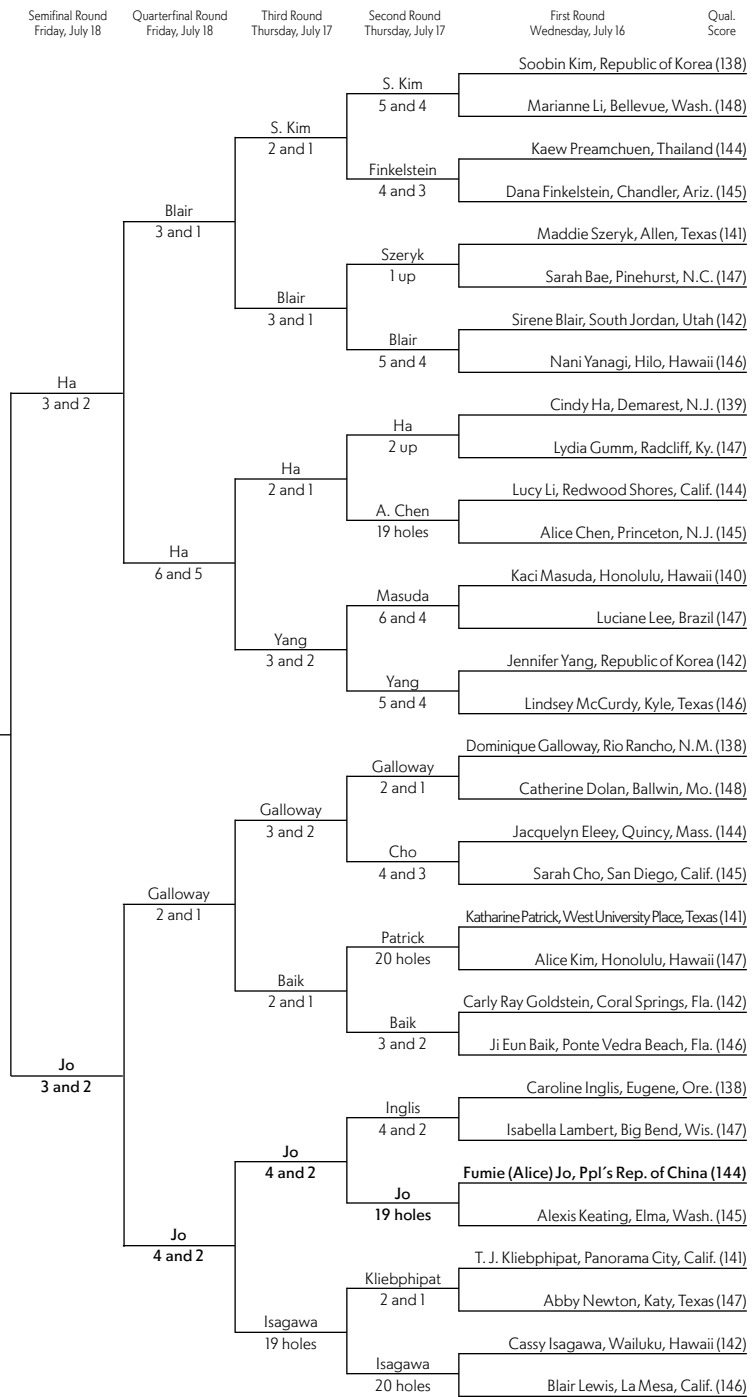

July 14–19, 2014, The Home Course, DuPont, Wash.