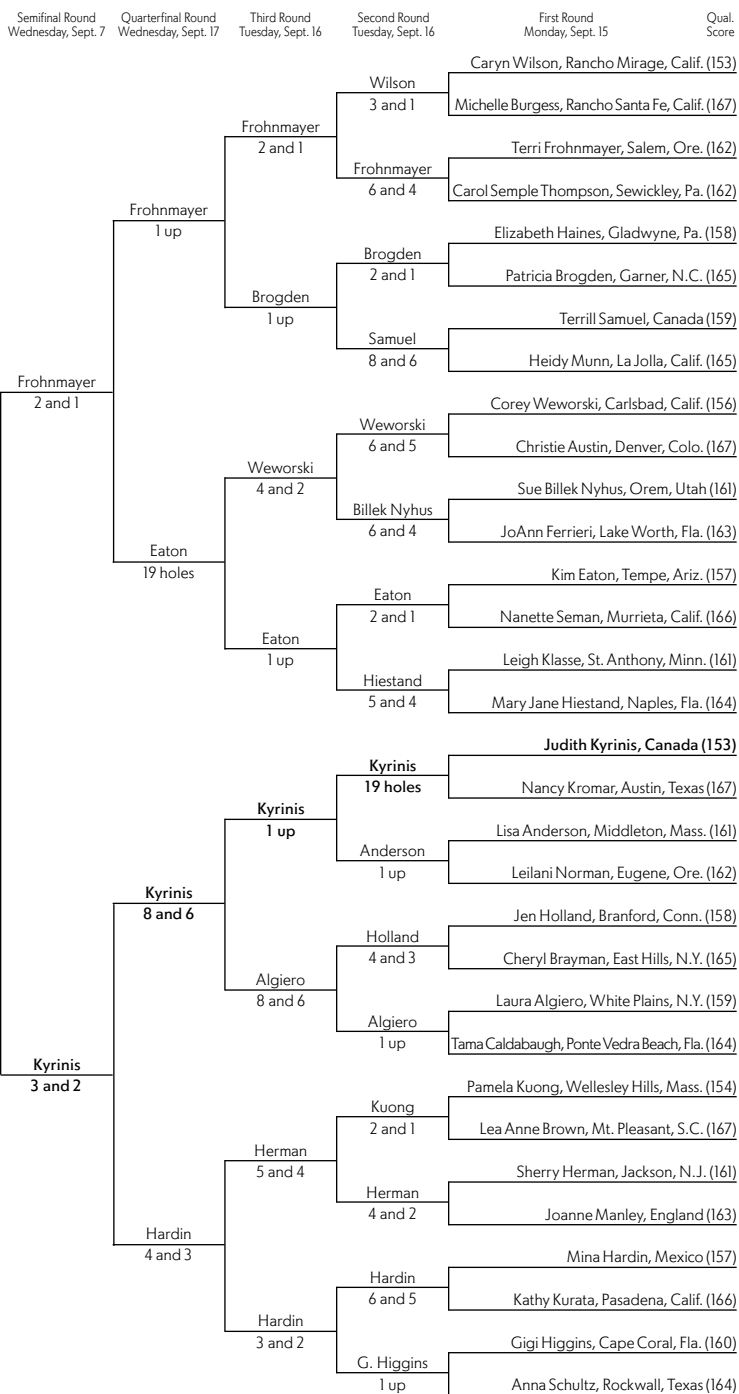

Sept. 13–18, 2014, Hollywood G.C., Deal, N.J.