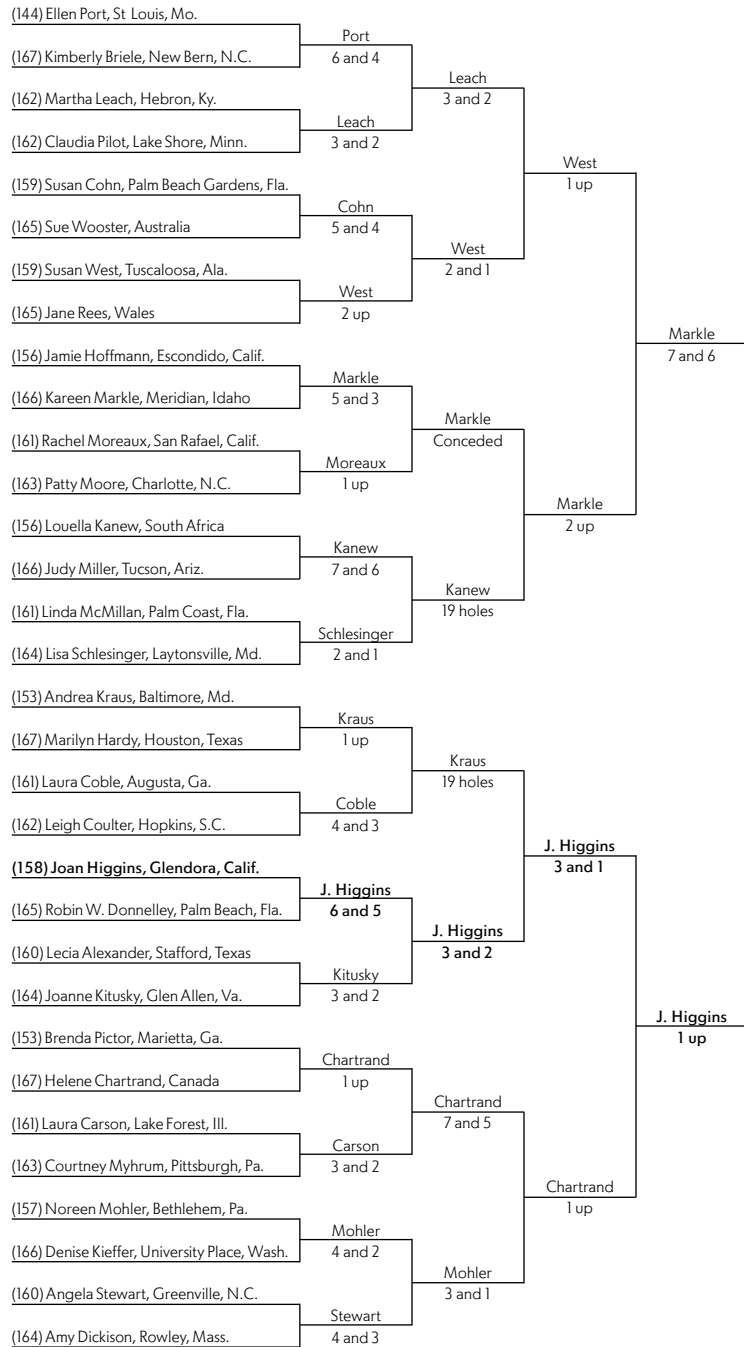

53rd U.S. Senior Women's Amateur Championship

Qual. Score First Round Monday, Sept. 15 Second Round Tuesday, Sept. 16 Third Round Tuesday, Sept. 16 Quarterfinal Round Wednesday, Sept. 17 Semifinal Round Wednesday, Sept. 17