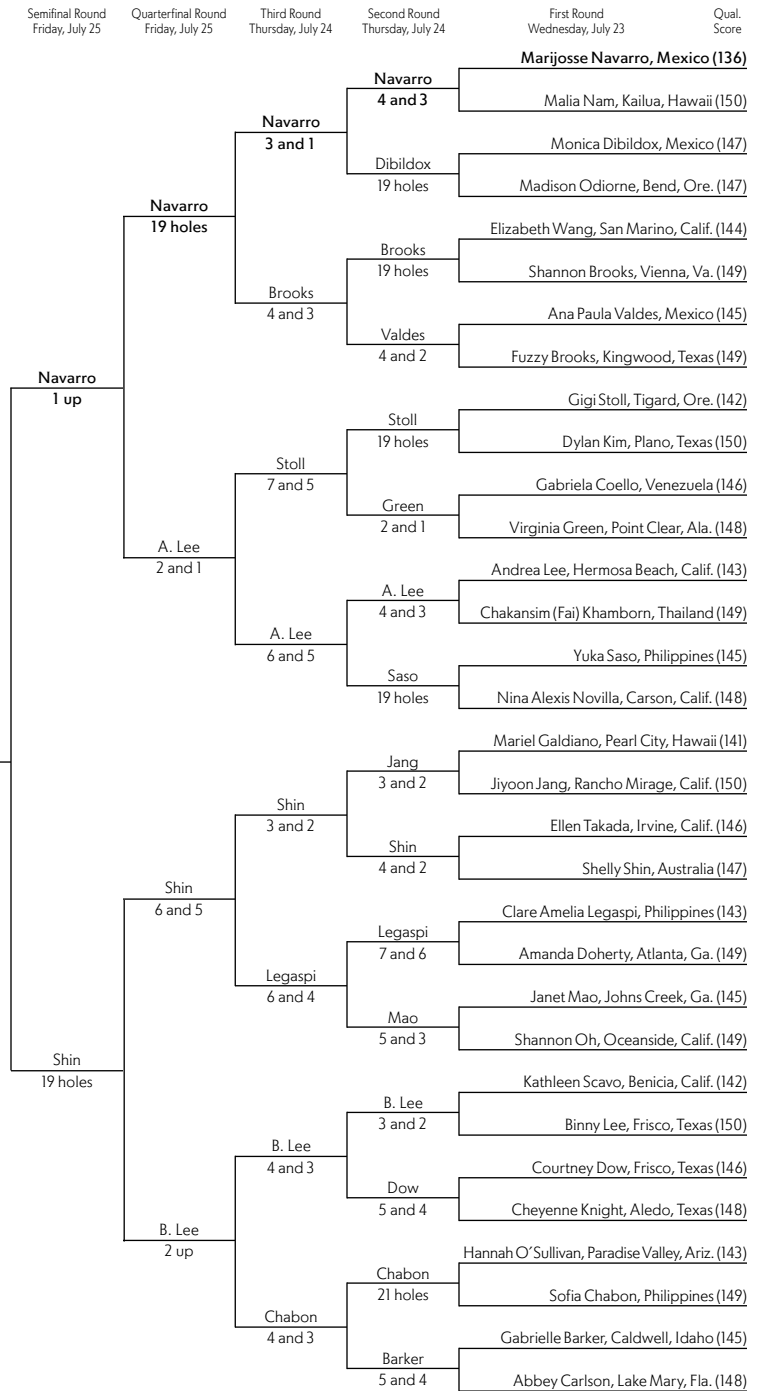

July 21–26, 2014, Forest Highlands Golf Club (Meadow Course), Flagstaff, Ariz.

Complete Stroke-Play Results

131	Angel Yin, Arcadia, Calif., 66-65	73-74; Bailey Tardy, Norcross, Ga., 75-72; Madison Odiorne, Bend, Ore., 77-70; Shelly Shin, Australia, 77-70; Anna Zhou, Palo Alto, Calif., 71-75; Samantha Wagner, Windermere, Fla., 74-73	
136	Marijosse Navarro, Mexico, 70-66		
141	Mariel Galdiano, Pearl City, Hawaii 69-72		
142	Princess Mary Superal, Philippines, 70-72; Bethany Wu, Diamond Bar, Calif., 74-68; Kathleen Scavo, Benicia, Calif. 73-69; Gigi Stoll, Tigard, Ore. 73-69	148	Cheyenne Knight, Aledo, Texas, 76-72; Virginia Green, Point Clear, Ala., 70-78; Mary Janiga, Wellington, Fla., 70-78; Brigitte Dunne, Camarillo, Calif., 71-76; Nina Alexis Novilla, Carson, Calif. 73-75; Abbey Carlson, Lake Mary, Fla., 74-74; Courtney Zeng, Orlando, Fla., 70-78; Eunjeong Seong, Republic of Korea, 71-76
143	Marianne Li, Bellevue, Wash., 74-69; Lilia Khatu Vu, Fountain Valley, Calif., 71-71; Andrea Lee, Hermosa Beach, Calif., 74-69; Hannah O'Sullivan, Paradise Valley, Ariz., 71-72; Jennifer Kupcho, Westminster, Colo. 69-74; Kristen Gillman, Austin, Texas, 71-71; Clare Amelia Legaspi, Philippines, 71-72	149	Shannon Oh, Oceanside, Calif., 75-74; Fuzzy Brooks, Kingwood, Texas, 74-75; Danielle Lee, La Mirada, Calif., 77-72; Yealimi Noh, Concord, Calif., 76-73; Shannon Brooks, Vienna, Va., 71-77; Amanda Doherty, Atlanta, Ga. 73-76; Emilee Hoffman, Folsom, Calif., 71-77; Rose Huang, Honolulu, Hawaii, 74-75; Sofia Chabon, Philippines, 76-73; Chakansim (Fai) Khamborn, Thailand, 75-74; Hailee Cooper, Montgomery, Texas, 77-72
144	Elizabeth Wang, San Marino, Calif., 75-69; Kaitlyn Papp, Austin, Texas, 75-69	150	*Dylan Kim, Plano, Texas 73-77 (4, 3); *Malia Nam, Kailua, Hawaii, 71-79 (4, 4); *Julie Luo, Centreville, Va., 75-75 (4, 4); *Robynn Ree, Redondo Beach, Calif., 74-76 (4, 3); *Binny Lee, Frisco, Texas, 75-75 (4, 4); *Sarah Rhee, Lynnwood, Wash., 76-74 (4, 4); *Maria Davis, Vallejo, Calif., 76-74 (4, 4); *Jiyoon Jang, Rancho Mirage, Calif. 73-77 (4, 4)
145	Cindy Ha, Demarest, N.J., 71-74; Ana Paula Valdes, Mexico, 74-71; Janet Mao, Johns Creek, Ga. 73-72; Megan Khang, Rockland, Mass. 69-76; Mika Liu, Beverly Hills, Calif., 77-68; Gabrielle Barker, Caldwell, Idaho, 74-71; Yuka Saso, Philippines, 74-71; Lauren Waidner, Fleming Island, Fla., 70-75; Muni He, Rancho Santa Fe, Calif., 75-70; Gabriela Coello, Venezuela, 76-70		
146	Courtney Dow, Frisco, Texas, 71-74; Brynn Walker, St. Davids, Pa., 75-71; Anna Hack, Murray, Ky., 71-75; Ellen Takada, Irvine, Calif., 71-74		
147	Monica Dibildox, Mexico, 75-72; Emma Albrecht, Ormond Beach, Fla.		* = in playoff

Failed to Qualify