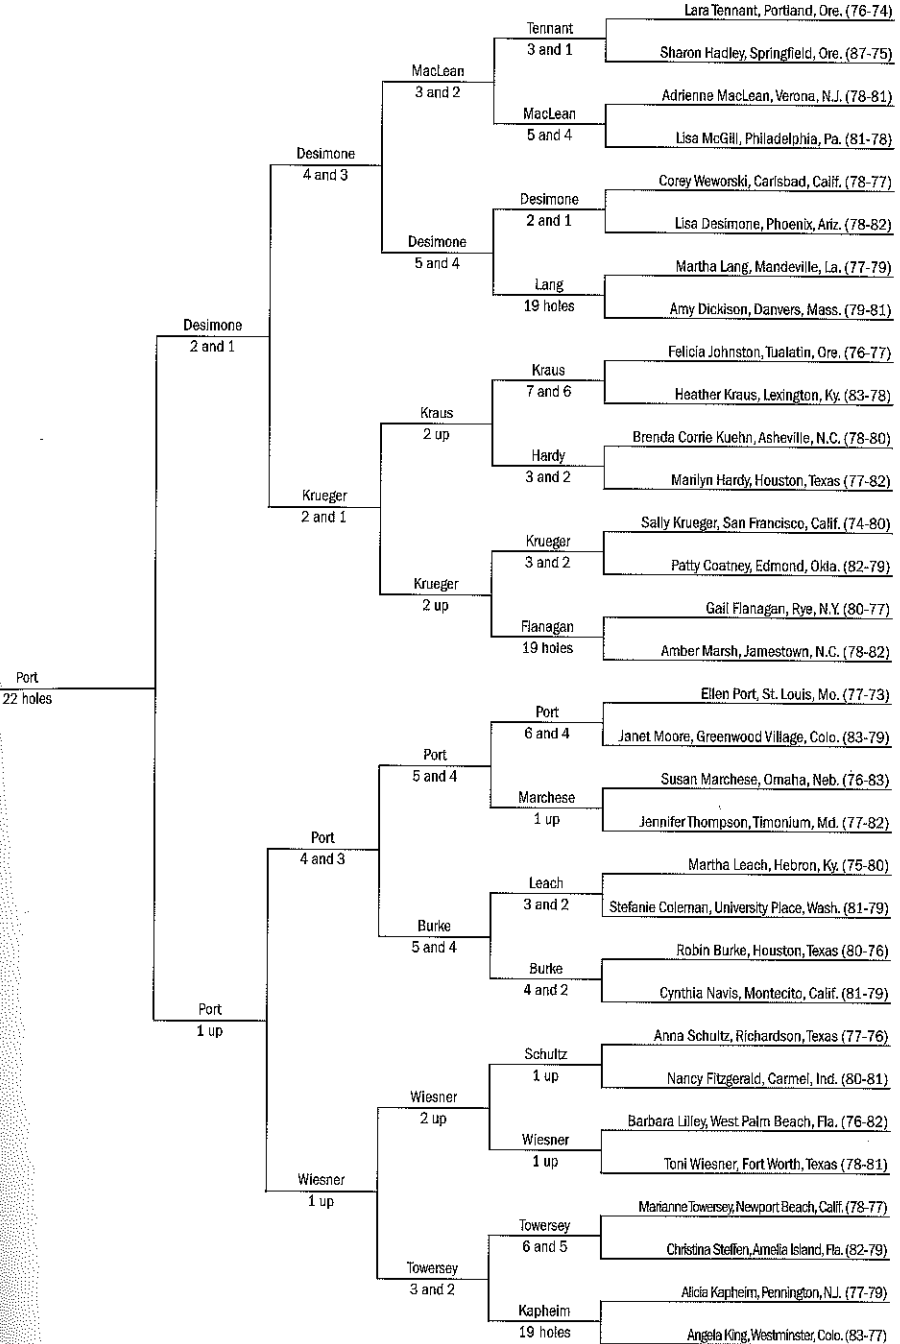

FINAL
Thursday, Sept. 26
Kathy Hartwiger
def. Ellen Port,
2 up

Sept. 21-26, 2002, Eugene Country Club, Eugene, Ore.

Semifinal Round Wednesday, Sept. 25 Quarterfinal Round Wednesday, Sept. 25 3rd Round Tuesday, Sept. 24 2nd Round Tuesday, Sept. 24 1st Round Monday, Sept. 23 Qual. Score