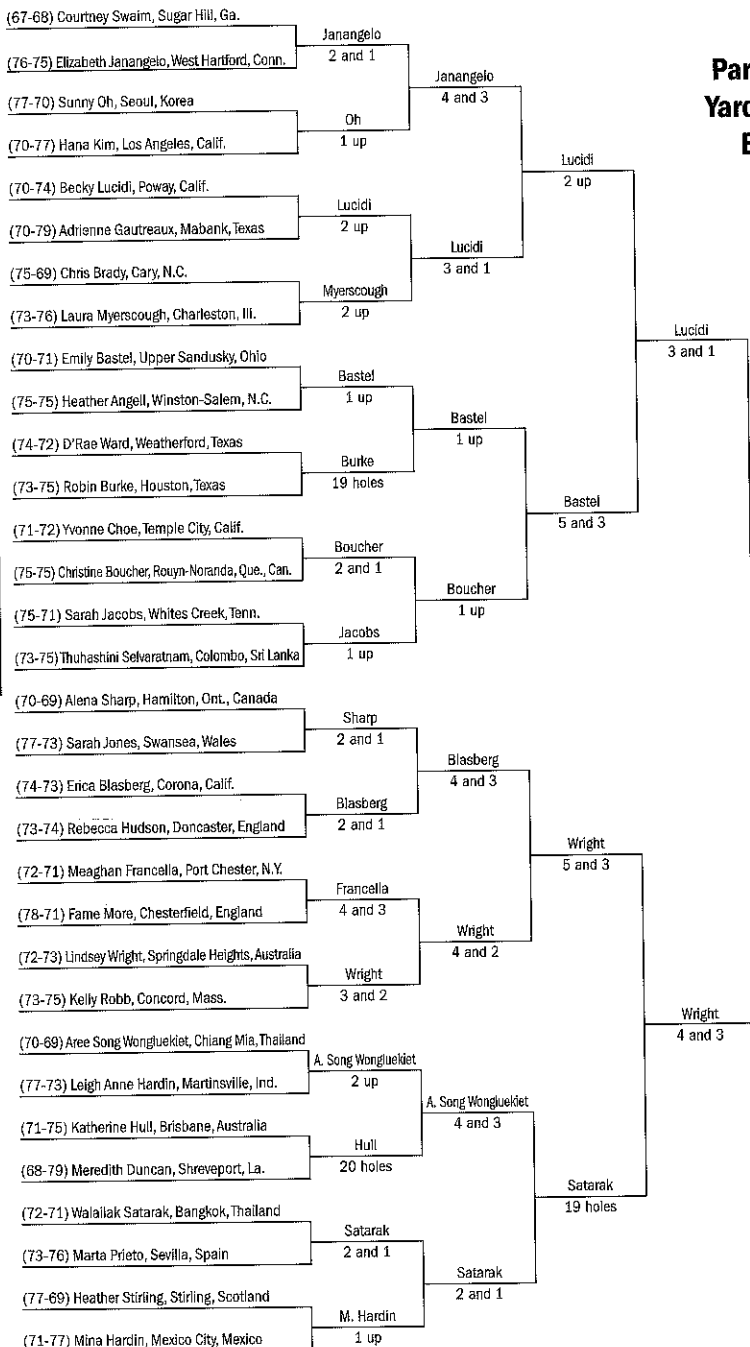

102nd U.S. Women's Amateur Championship

Qual. Score 1st Round Wednesday, Aug. 14 2nd Round Wednesday, Aug. 14 3rd Round Thursday, Aug. 15 Quarterfinal Round Thursday, Aug. 15 Semifinal Round Friday, Aug. 16