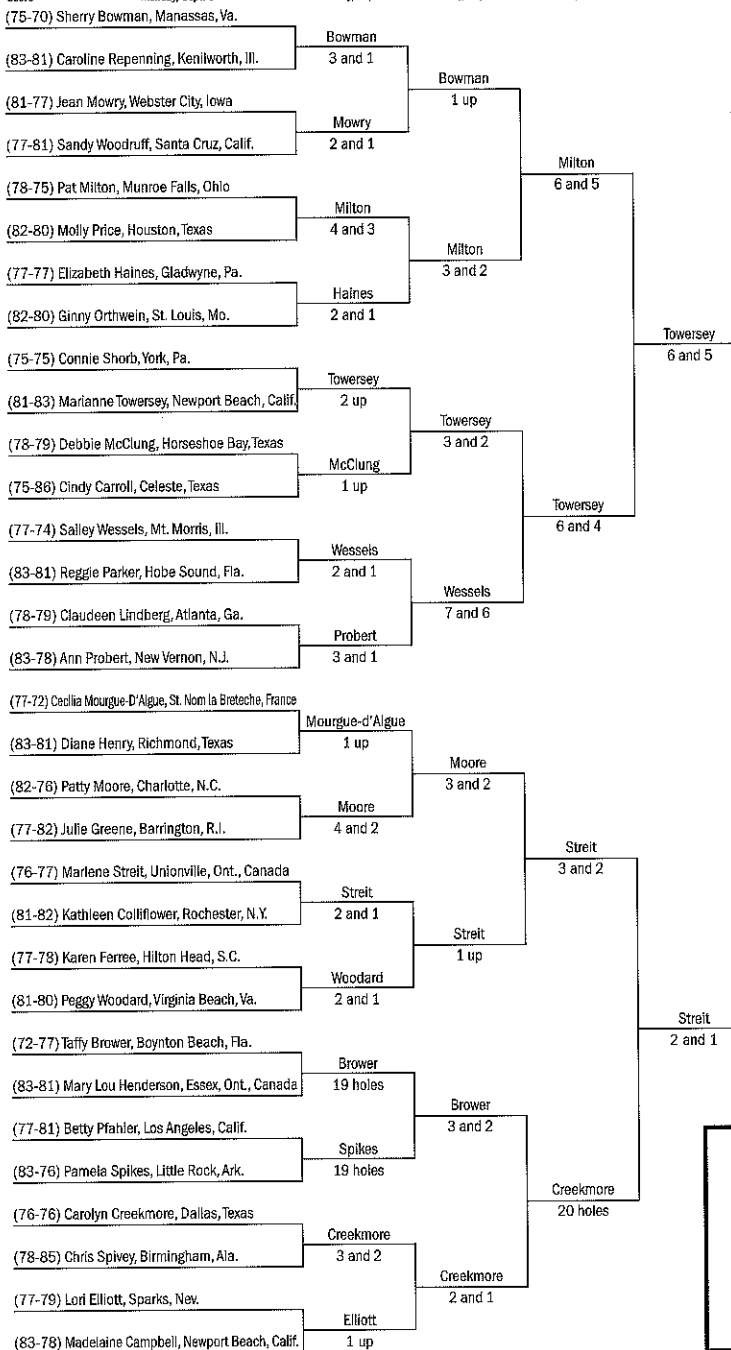

# 42nd USGA Senior Women's Championship — Sept. 6-11, 2003

Qual. Score      1st Round Monday, Sept. 8      2nd Round Tuesday, Sept. 9      3rd Round Tuesday, Sept. 9      Quarterfinal Round Wednesday, Sept. 10      Semifinal Round Thursday Sept. 11

**Par: 36-36-72**  
**Yardage: 5,819**  
**Entries: 343**

St. W. Amateur