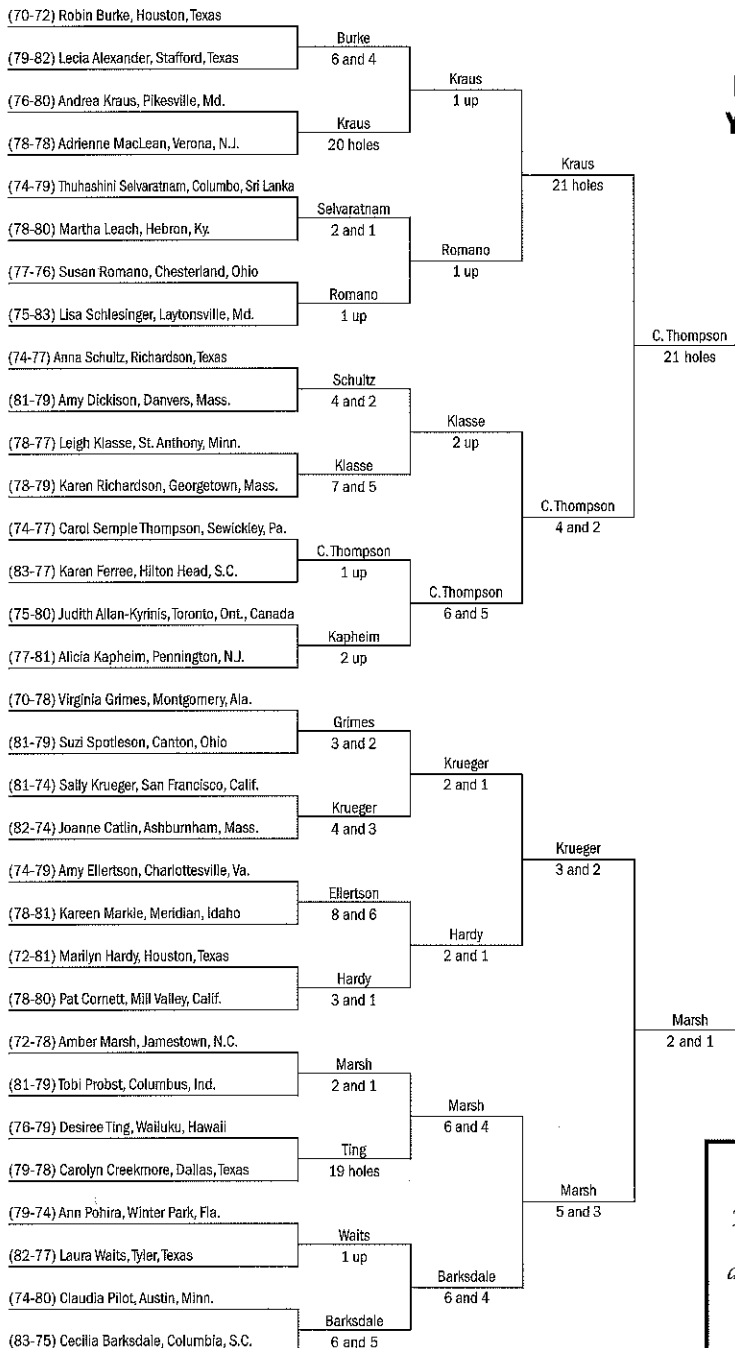

17th U.S. Women's Mid-Amateur Championship

Qual. Score 1st Round Monday, Oct. 13 2nd Round Tuesday, Oct. 14 3rd Round Tuesday, Oct. 14 Quarterfinal Round Wednesday, Oct. 15 Semifinal Round Wednesday, Oct. 15