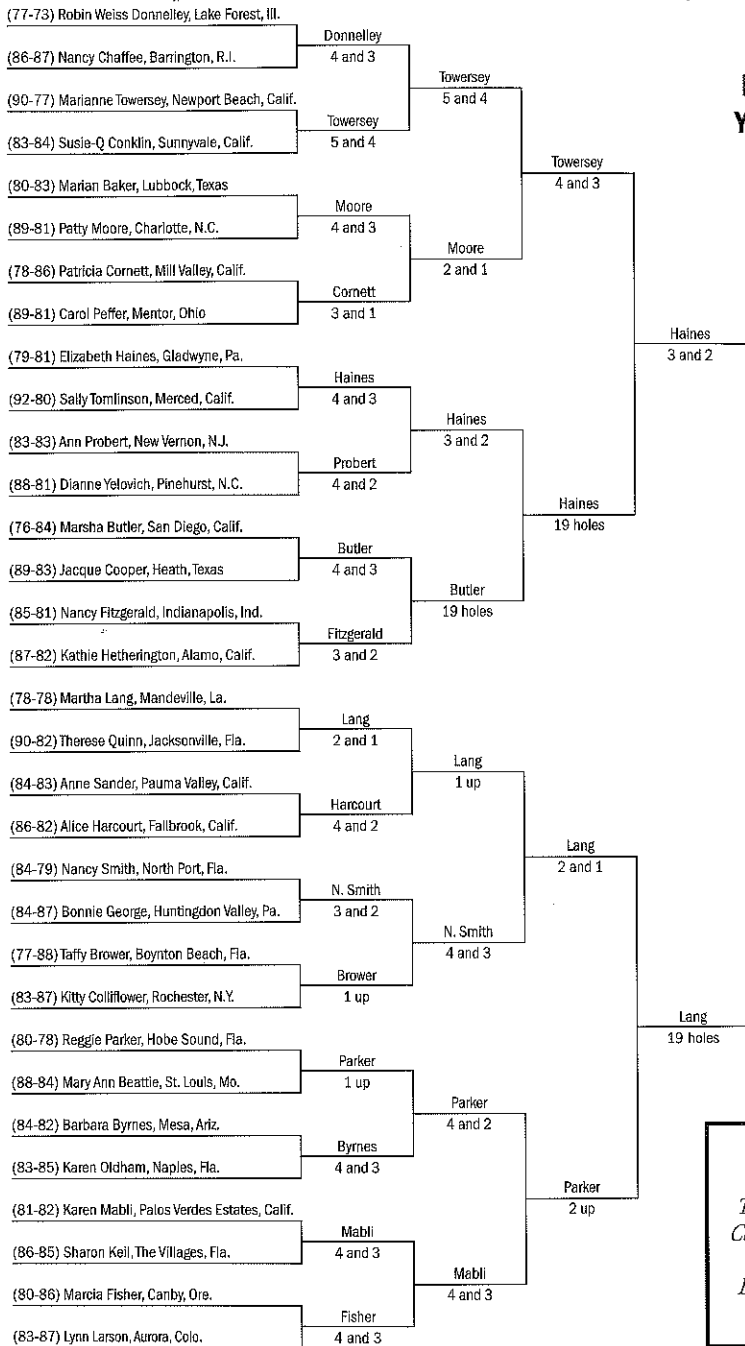

43rd USGA Senior Women's Championship – Oct. 9-14, 2004

Qual. Score 1st Round Monday, Oct. 11 2nd Round Tuesday, Oct. 12 3rd Round Tuesday, Oct. 12 Quarterfinal Round Wednesday, Oct. 13 Semifinal Round Thursday Oct. 13