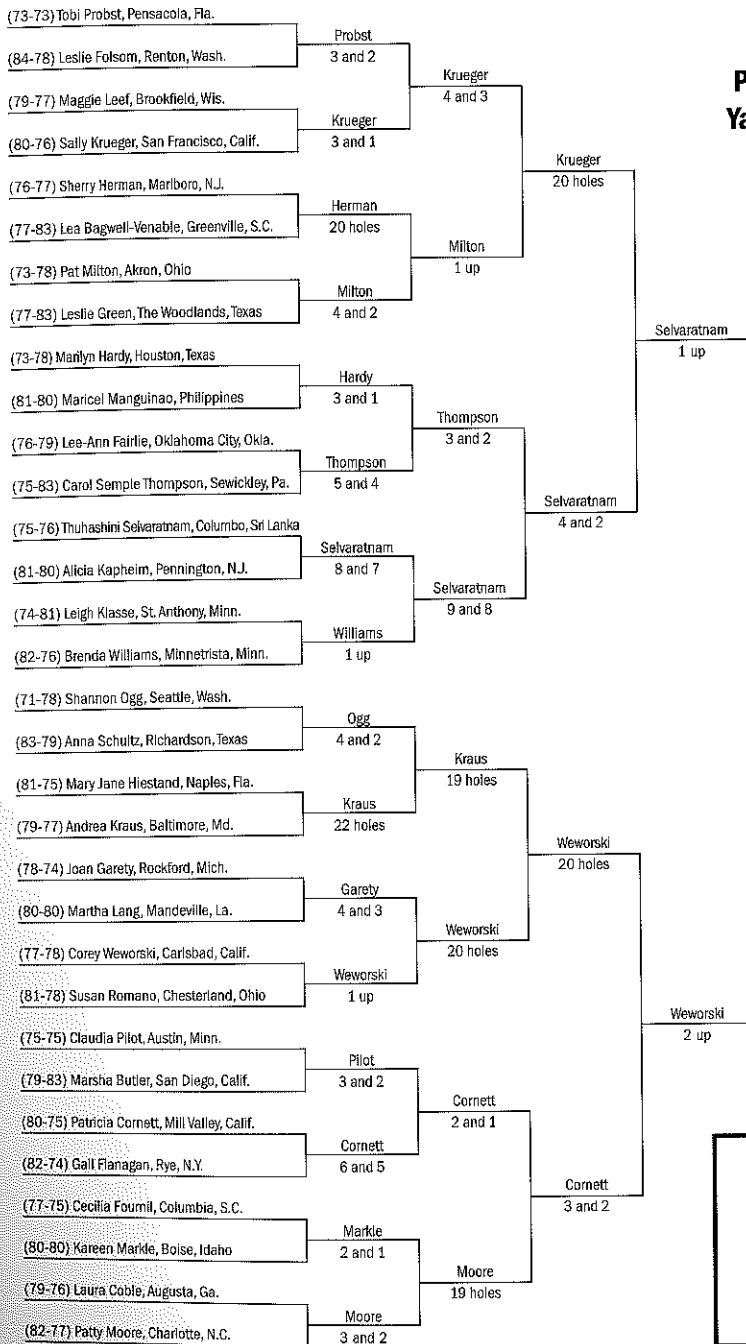

18th U.S. Women's Mid-Amateur Championship

Qual. Score 1st Round Sunday, Sept. 12 2nd Round Monday, Sept. 13 3rd Round Monday, Sept. 13 Quarterfinal Round Tuesday, Sept. 14 Semifinal Round Tuesday, Sept. 14