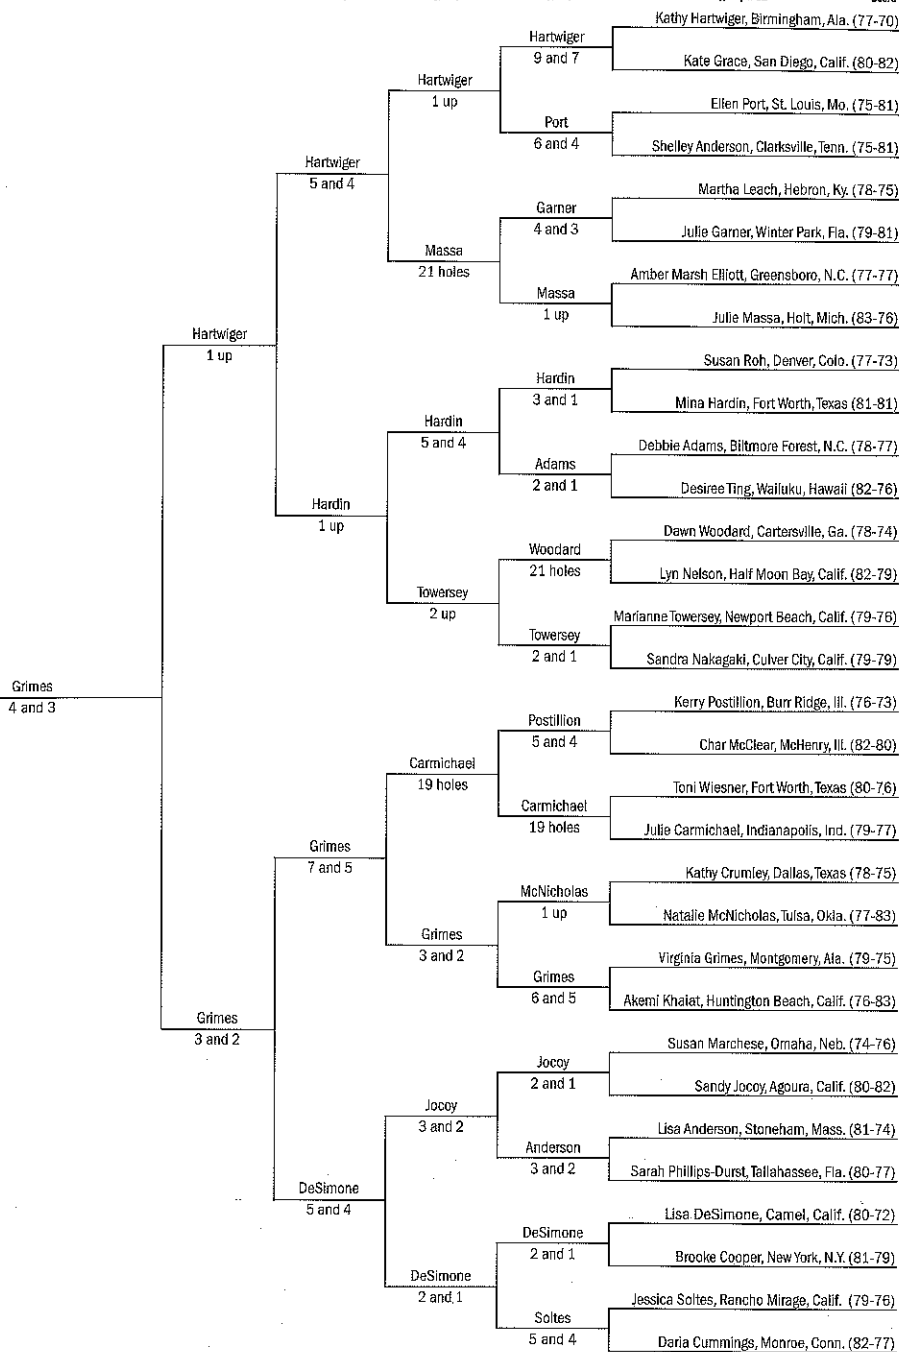

18th U.S. Women's Mid-Amateur Championship

Qual. Score 1st Round Sunday, Sept. 12 2nd Round Monday, Sept. 13 3rd Round Monday, Sept. 13 Quarterfinal Round Tuesday, Sept. 14 Semifinal Round Tuesday, Sept. 14

Sept. 10-15, 2004, Holston Hills Country Club, Knoxville, Tenn.

Semifinal Round
Tuesday, Sept. 14
Quarterfinal Round
Tuesday, Sept. 14
3rd Round
Monday, Sept. 13
2nd Round
Monday, Sept. 13
1st Round
Sunday, Sept. 12
Qual.
Score