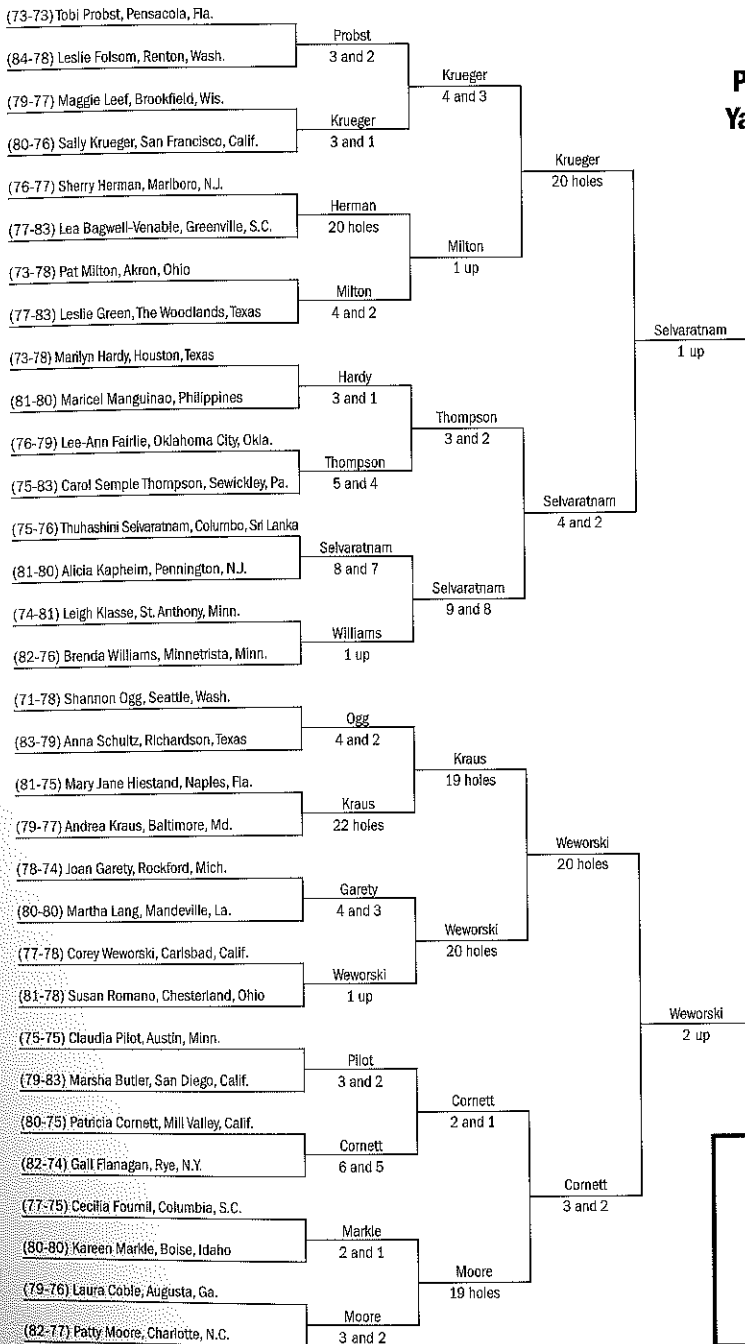

18th U.S. Women's Mid-Amateur Championship

Qual. Score 1st Round Sunday, Sept. 12 2nd Round Monday, Sept. 13 3rd Round Monday, Sept. 13 Quarterfinal Round Tuesday, Sept. 14 Semifinal Round Tuesday, Sept. 14

Sept. 10-15, 2004, Holston Hills Country Club, Knoxville, Tenn.

Semifinal Round
Tuesday, Sept. 14
Quarterfinal Round
Tuesday, Sept. 14
3rd Round
Monday, Sept. 13
2nd Round
Monday, Sept. 13
1st Round
Sunday, Sept. 12
Qual.
Score