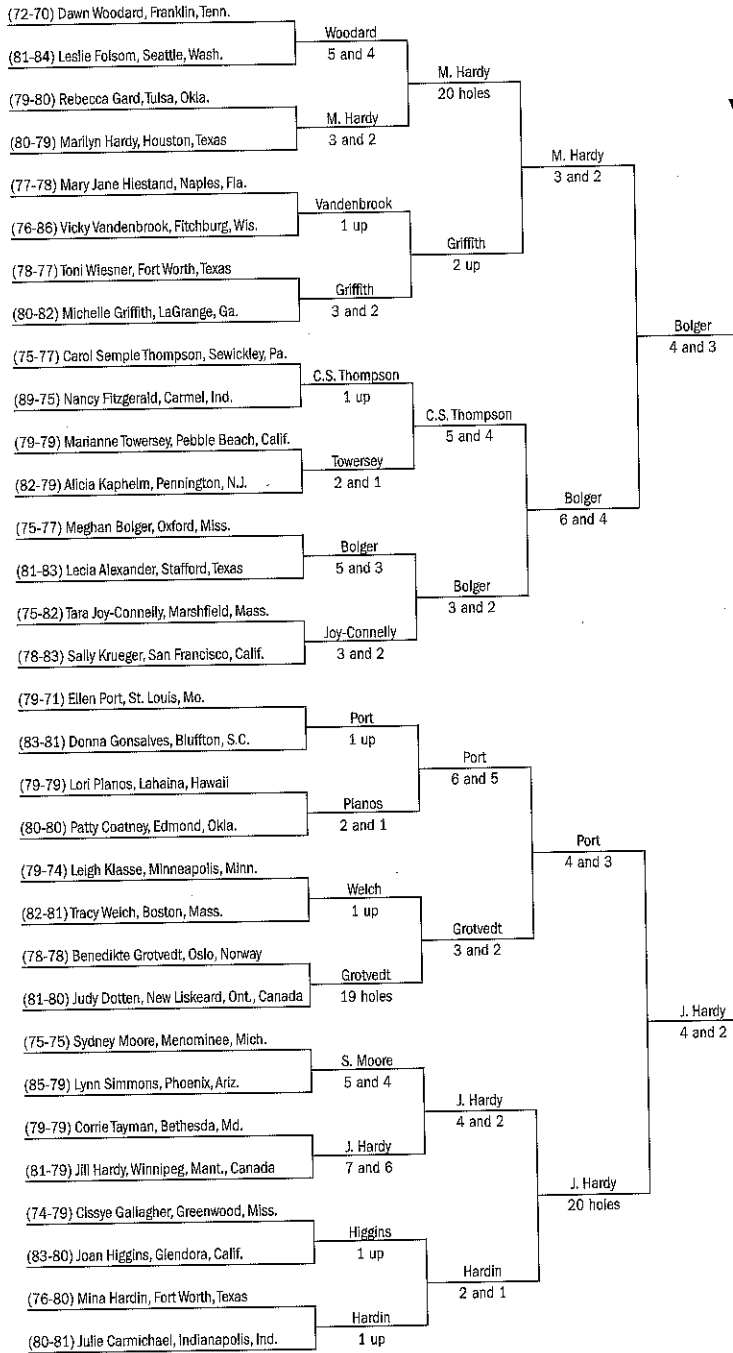

20th U.S. Women's Mid-Amateur Championship

<i>Qual. Score</i>	<i>1st Round Monday, Oct. 23</i>	<i>2nd Round Tuesday, Oct. 24</i>	<i>3rd Round Tuesday, Oct. 24</i>	<i>Quarterfinal Round Wednesday, Oct. 25</i>	<i>Semifinal Round Wednesday, Oct. 25</i>
--------------------	--------------------------------------	---------------------------------------	---------------------------------------	--------------------------------------------------	-----------------------------------------------

Par: 36-36-72
Yardage: 6,151
Entries: 455

FINAL
 Thursday,
 Oct. 26
 Meghan Bolger
 def. Thuhashini
 Selvaratnam, 5 and 4

Oct. 21-26, 2006, Old Waverly Golf Club, West Point, Miss.

Semifinal Round Wednesday, Oct. 25 Quarterfinal Round Wednesday, Oct. 25 3rd Round Tuesday, Oct. 24 2nd Round Tuesday, Oct. 24 1st Round Monday, Oct. 23 Qual. Score