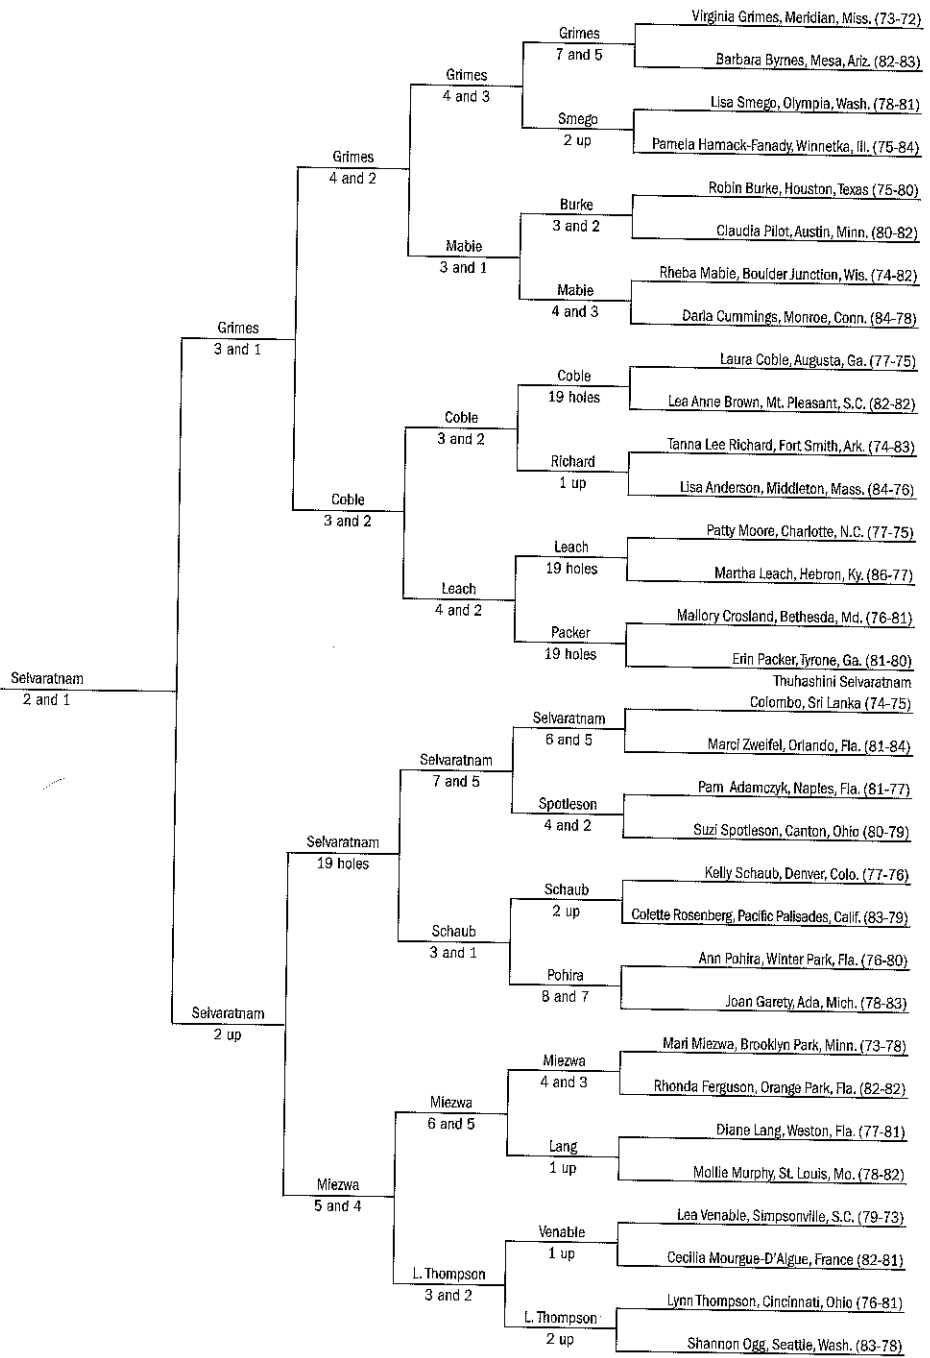

20th U.S. Women's Mid-Amateur Championship

<i>Qual. Score</i>	<i>1st Round Monday, Oct. 23</i>	<i>2nd Round Tuesday, Oct. 24</i>	<i>3rd Round Tuesday, Oct. 24</i>	<i>Quarterfinal Round Wednesday, Oct. 25</i>	<i>Semifinal Round Wednesday, Oct. 25</i>
--------------------	--------------------------------------	---------------------------------------	---------------------------------------	--------------------------------------------------	-----------------------------------------------

Par: 36-36-72
Yardage: 6,151
Entries: 455

FINAL
 Thursday,
 Oct. 26
 Meghan Bolger
 def. Thuhashini
 Selvaratnam, 5 and 4

Oct. 21-26, 2006, Old Waverly Golf Club, West Point, Miss.

Semifinal Round Wednesday, Oct. 25 Quarterfinal Round Wednesday, Oct. 25 3rd Round Tuesday, Oct. 24 2nd Round Tuesday, Oct. 24 1st Round Monday, Oct. 23 Qual. Score