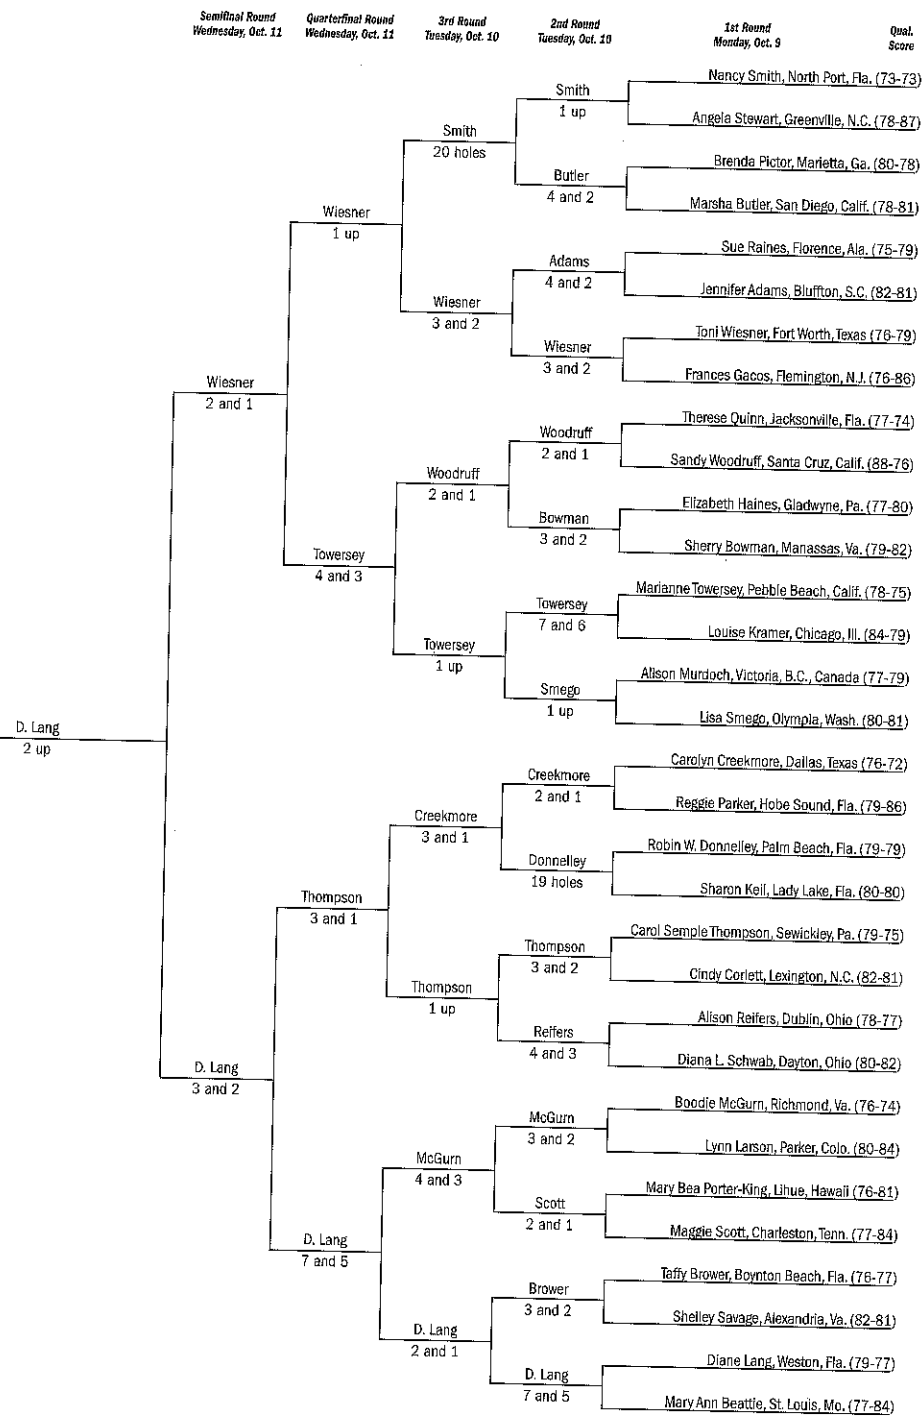

45th USGA Senior Women's Amateur Championship

Qual. Score 1st Round Monday, Oct. 9 2nd Round Tuesday, Oct. 10 3rd Round Tuesday, Oct. 10 Quarterfinal Round Wednesday, Oct. 11 Semifinal Round Wednesday, Oct. 11

Par: 36-35-71
Yardage: 5,832
Entries: 543

St. W. Amateur

FINAL
 (18 holes)
 Thursday, Oct. 12
 Diane Lang def.
 Anna Schultz,
 1 up

Oct. 7-12, 2006, Sea Island Golf Club (Seaside Course), St. Simons Island, Ga.