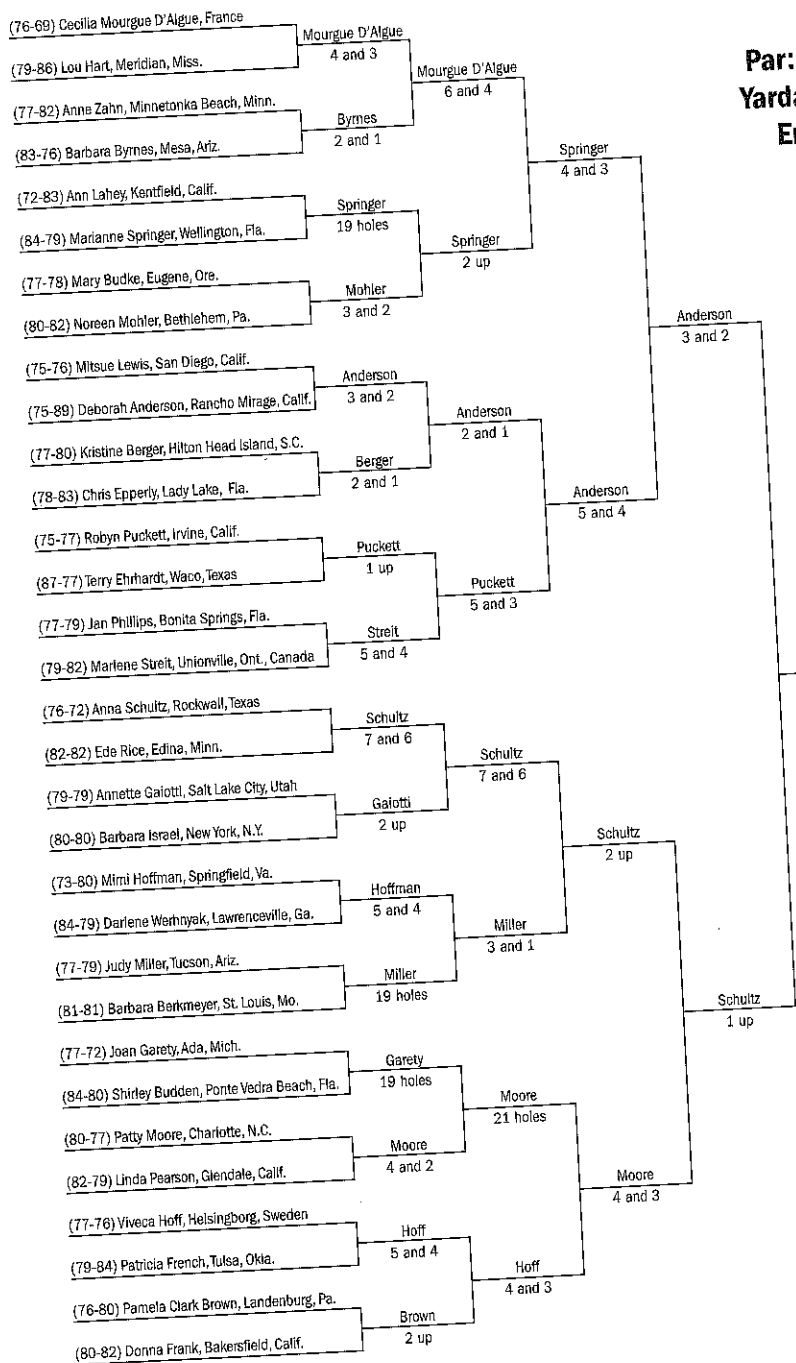

45th USGA Senior Women's Amateur Championship

Qual. Score 1st Round Monday, Oct. 9 2nd Round Tuesday, Oct. 10 3rd Round Tuesday, Oct. 10 Quarterfinal Round Wednesday, Oct. 11 Semifinal Round Wednesday, Oct. 11

Par: 36-35-71
Yardage: 5,832
Entries: 543

St. W. Amateur

FINAL
 (18 holes)
 Thursday, Oct. 12
 Diane Lang def.
 Anna Schultz,
 1 up

Oct. 7-12, 2006, Sea Island Golf Club (Seaside Course), St. Simons Island, Ga.