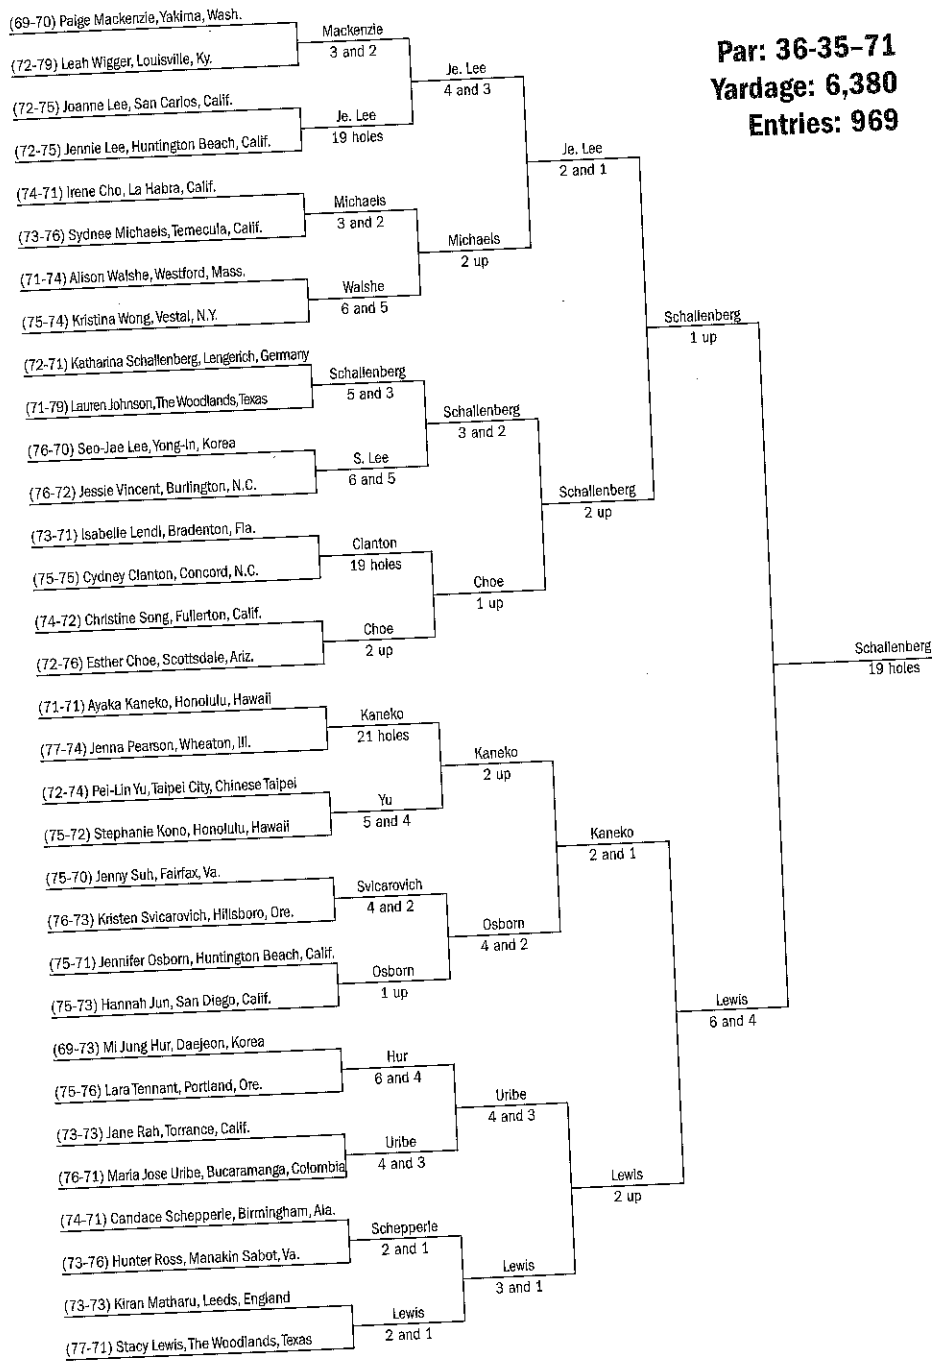

106th U.S. Women's Amateur Championship

Qual. Score 1st Round Wednesday, Aug. 9 2nd Round Thursday, Aug. 10 3rd Round Thursday, Aug. 10 Quarterfinal Round Friday, Aug. 11 Semifinal Round Saturday, Aug. 12

W. Amateur

Aug. 7-13, 2006, Pumpkin Ridge Golf Club (Witch Hollow Course), North Plains, Ore.

Complete Stroke-Play Results

- 139 Paige Mackenzie, Yakima, Wash., 69-70
- 141 In-Kyung Kim, Seoul, Korea, 70-71; Tiffany Joh, San Diego, Calif., 73-68
- 142 Ayaka Kaneko, Honolulu, Hawaii, 71-71; Jane Park, Rancho Cucamonga, Calif., 72-70; Mi Jung Hur, Daejeon, Korea, 69-73
- 143 Ashley Knoll, The Woodlands, Texas, 71-72; Katharina Schallenberg, Lengerich, Germany, 72-71
- 144 Alison Whitaker, Beaumaris, Australia, 72-72; Isabelle Lendl, Bradenton, Fla., 73-71; Lindy Duncan, Plantation, Fla., 75-69
- 145 Alison Walshe, Westford, Mass., 71-74; Amanda Blumenherst, Scottsdale, Ariz., 73-72; Candace Schepperle, Birmingham, Ala., 74-71; Carlota Ciganda, Navarra, Spain, 74-71; Irene Cho, La Habra, Calif., 74-71; Jenny Suh, Fairfax, Va., 75-70; Lauren Mielbrecht, Gulf Stream, Fla., 71-74; Martina Gilten, Dublin, Ireland, 73-72
- 146 Christine Song, Fullerton, Calif., 74-72; Hana Jang, Seoul, Korea, 74-72; Jane Rah, Torrance, Calif., 73-73; Jennifer Osborn, Huntington Beach, Calif., 75-71; Kimberly Kim, Hilo, Hawaii, 70-76; Kiran Matharu, Leeds, England, 73-73; Melissa Reid, Derby, England, 73-73; Pei-Lin Yu, Taipei City, Chinese Taipei, 72-74; Seo-Jae Lee, Yong-In, Korea, 76-70; Taylore Karle, Scottsdale, Ariz., 73-73; Ya-Ni Tseng, Taoyuan, Chinese Taipei, 70-76
- 147 Eileen Vargas, Ibaque, Colombia, 75-72; Jennie Aisencault, Grinnell, Iowa, 75-72; Jennie