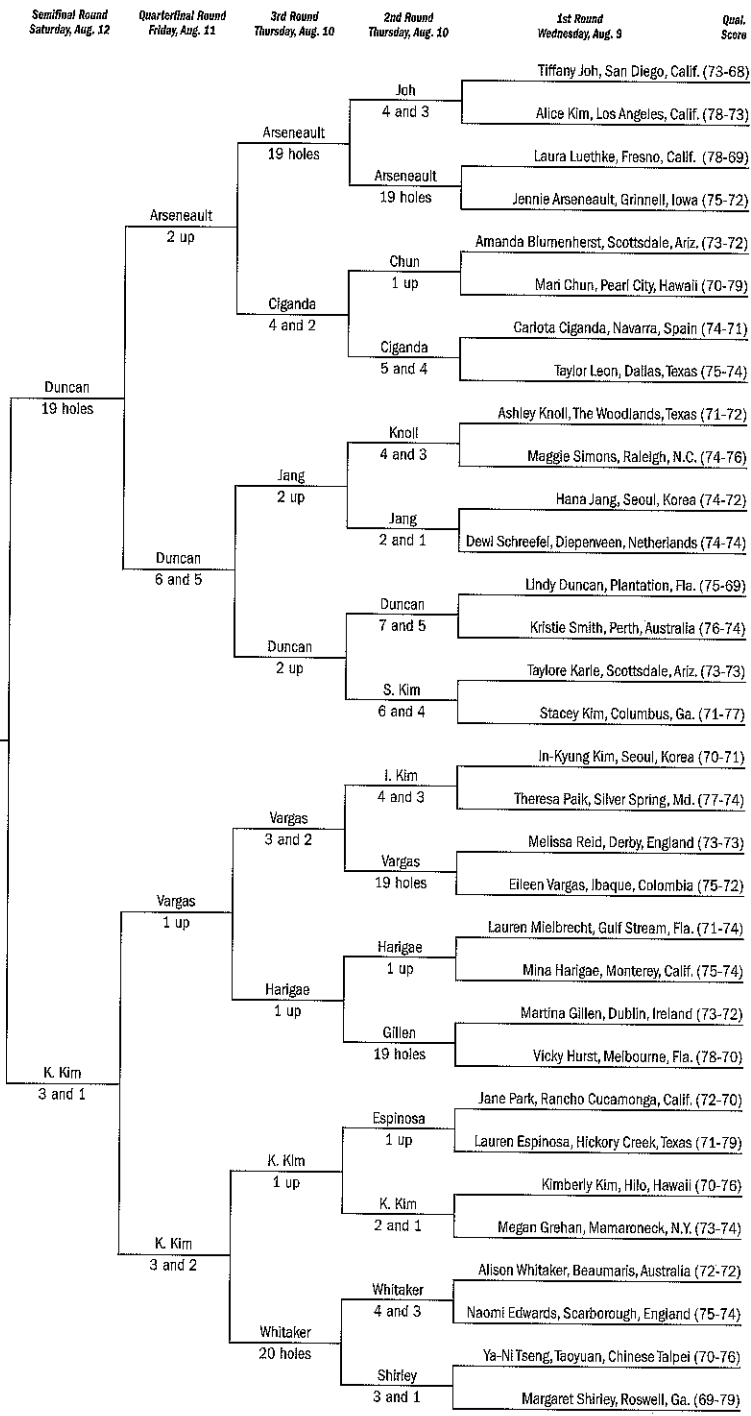

106th U.S. Women's Amateur Championship

Qual. Score 1st Round Wednesday, Aug. 9 2nd Round Thursday, Aug. 10 3rd Round Thursday, Aug. 10 Quarterfinal Round Friday, Aug. 11 Semifinal Round Saturday, Aug. 12

W. Amateur

Aug. 7-13, 2006, Pumpkin Ridge Golf Club (Witch Hollow Course), North Plains, Ore.

Complete Stroke-Play Results

- 139 Paige Mackenzie, Yakima, Wash., 69-70
- 141 In-Kyung Kim, Seoul, Korea, 70-71; Tiffany Joh, San Diego, Calif., 73-68
- 142 Ayaka Kaneko, Honolulu, Hawaii, 71-71; Jane Park, Rancho Cucamonga, Calif., 72-70; Mi Jung Hur, Daejeon, Korea, 69-73
- 143 Ashley Knoll, The Woodlands, Texas, 71-72; Katharina Schallenberg, Lengerich, Germany, 72-71
- 144 Alison Whitaker, Beaumaris, Australia, 72-72; Isabelle Lendl, Bradenton, Fla., 73-71; Lindy Duncan, Plantation, Fla., 75-69
- 145 Alison Walshe, Westford, Mass., 71-74; Amanda Blumenherst, Scottsdale, Ariz., 73-72; Candace Schepperle, Birmingham, Ala., 74-71; Carlota Ciganda, Navarra, Spain, 74-71; Irene Cho, La Habra, Calif., 74-71; Jenny Suh, Fairfax, Va., 75-70; Lauren Mielbrecht, Gulf Stream, Fla., 71-74; Martina Gilten, Dublin, Ireland, 73-72
- 146 Christine Song, Fullerton, Calif., 74-72; Hana Jang, Seoul, Korea, 74-72; Jane Rah, Torrance, Calif., 73-73; Jennifer Osborn, Huntington Beach, Calif., 75-71; Kimberly Kim, Hilo, Hawaii, 70-76; Kiran Matharu, Leeds, England, 73-73; Melissa Reid, Derby, England, 73-73; Pei-Lin Yu, Taipei City, Chinese Taipei, 72-74; Seo-Jae Lee, Yong-In, Korea, 76-70; Taylore Karle, Scottsdale, Ariz., 73-73; Ya-Ni Tseng, Taoyuan, Chinese Taipei, 70-76
- 147 Eileen Vargas, Ibaque, Colombia, 75-72; Jennie Aisencault, Grinnell, Iowa, 75-72; Jennie