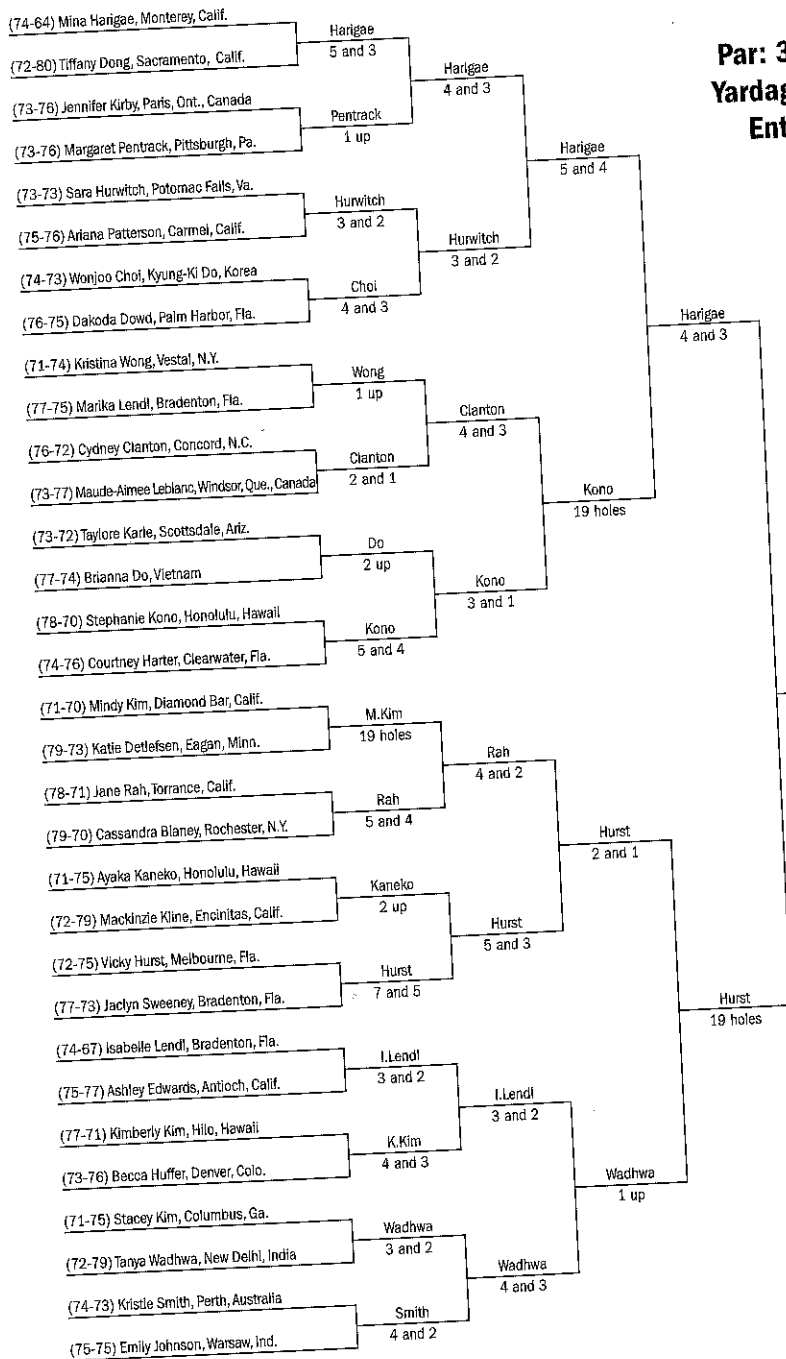

# 58th U.S. Girls' Junior Championship

Qual. Score      1st Round Wednesday, July 19      2nd Round Wednesday, July 19      3rd Round Thursday, July 20      Quarterfinal Round Friday, July 21      Semifinal Round Friday, July 21

**Par: 36-36-72**  
**Yardage: 6,396**  
**Entries: 899**

**FINAL**  
 Saturday, July 22  
 Jenny Shin  
 def.  
 Vicky Hurst,  
 37 holes

Girls' Jr.

July 17-22, 2006, Carmel C.C. (South Course), Charlotte, N.C.