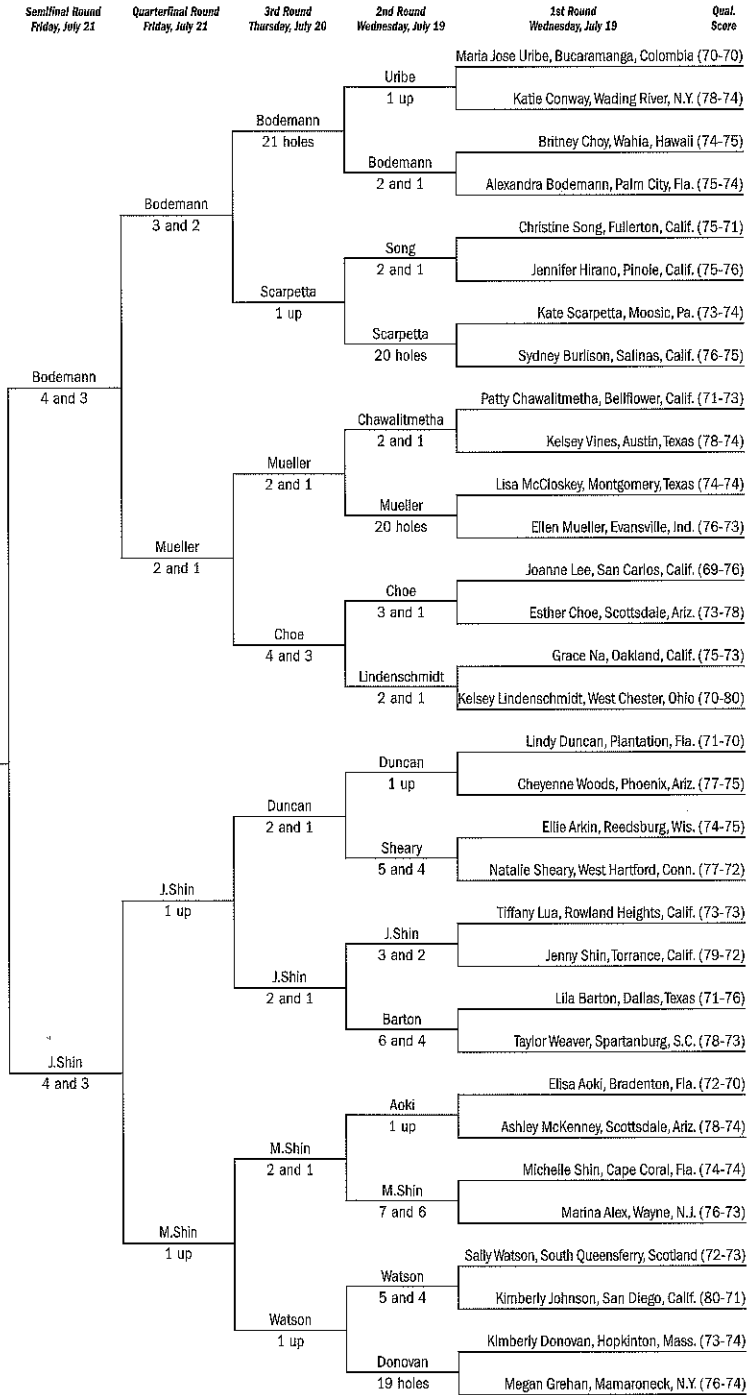

# 58th U.S. Girls' Junior Championship

Qual. Score      1st Round Wednesday, July 19      2nd Round Wednesday, July 19      3rd Round Thursday, July 20      Quarterfinal Round Friday, July 21      Semifinal Round Friday, July 21

**Par: 36-36-72**  
**Yardage: 6,396**  
**Entries: 899**

**FINAL**  
 Saturday, July 22  
 Jenny Shin  
 def.  
 Vicky Hurst,  
 37 holes

Girls' Jr.

July 17-22, 2006, Carmel C.C. (South Course), Charlotte, N.C.