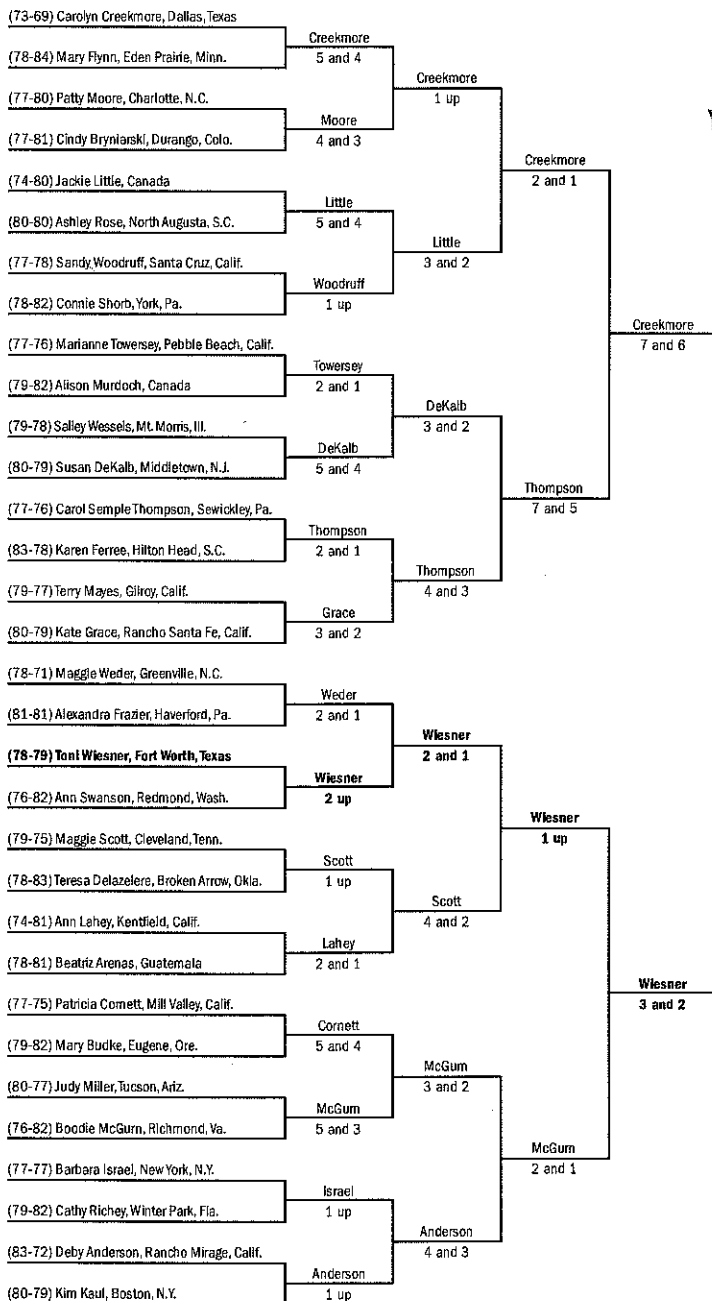

47th USGA Senior Women's Amateur Championship

Qual. Score 1st Round Monday, Sept. 22 2nd Round Tuesday, Sept. 23 3rd Round Wednesday, Sept. 23 Quarterfinal Round Wednesday, Sept. 24 Semifinal Round Wednesday, Sept. 24