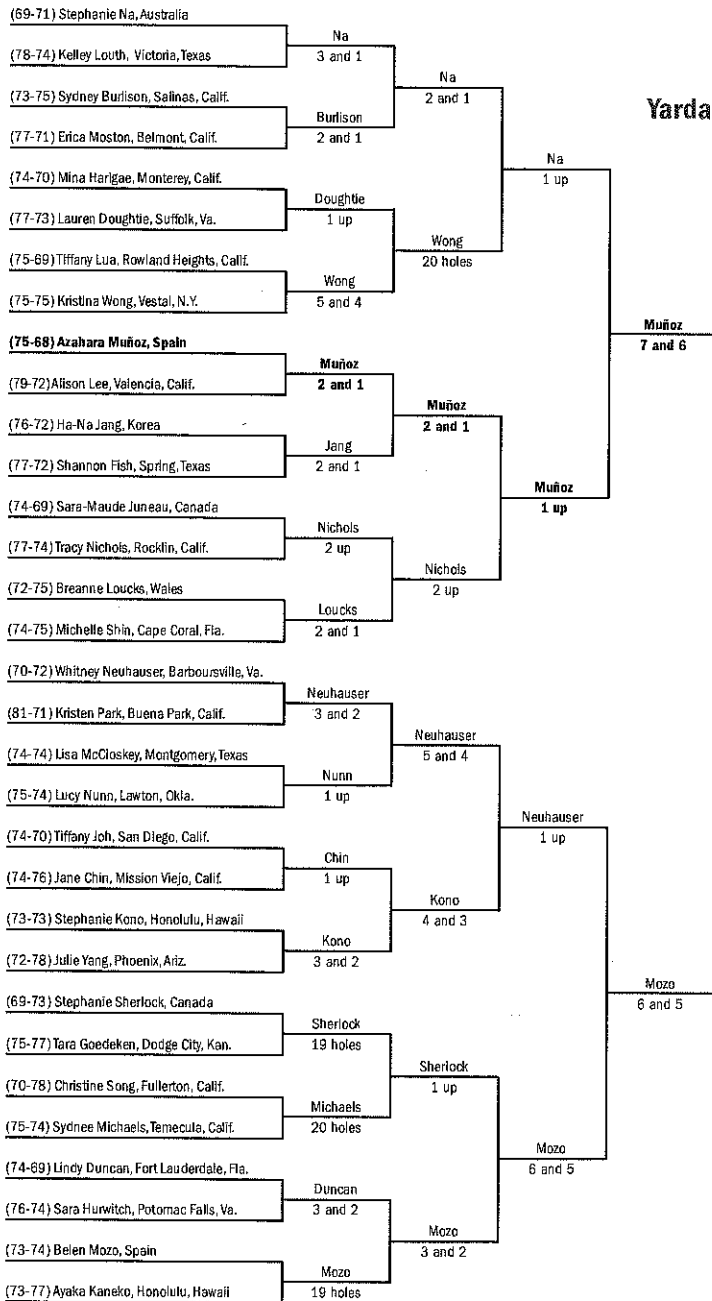

108th U.S. Women's Amateur Championship

<i>Qual</i> <i>Score</i>	<i>1st Round</i> <i>Wednesday, Aug. 6</i>	<i>2nd Round</i> <i>Thursday, Aug. 7</i>	<i>3rd Round</i> <i>Thursday, Aug. 7</i>	<i>Quarterfinal Round</i> <i>Friday, Aug. 8</i>	<i>Semifinal Round</i> <i>Saturday, Aug. 9</i>
-----------------------------	--	---	---	--	---

Par: 35-37-72
Yardage: 6,484/6,516
Entries: 960

FINAL
Sunday, Aug. 10
Amanda
Blumenherst
def.
Azahara Muñoz,
2 and 1

Aug. 4-10, 2008, Eugene (Ore.) Country Club

Semifinal Round Saturday, Aug. 11 Quarterfinal Round Friday, Aug. 10 3rd Round Thursday, Aug. 9 2nd Round Thursday, Aug. 9 1st Round Wednesday, Aug. 8 Qual. Score