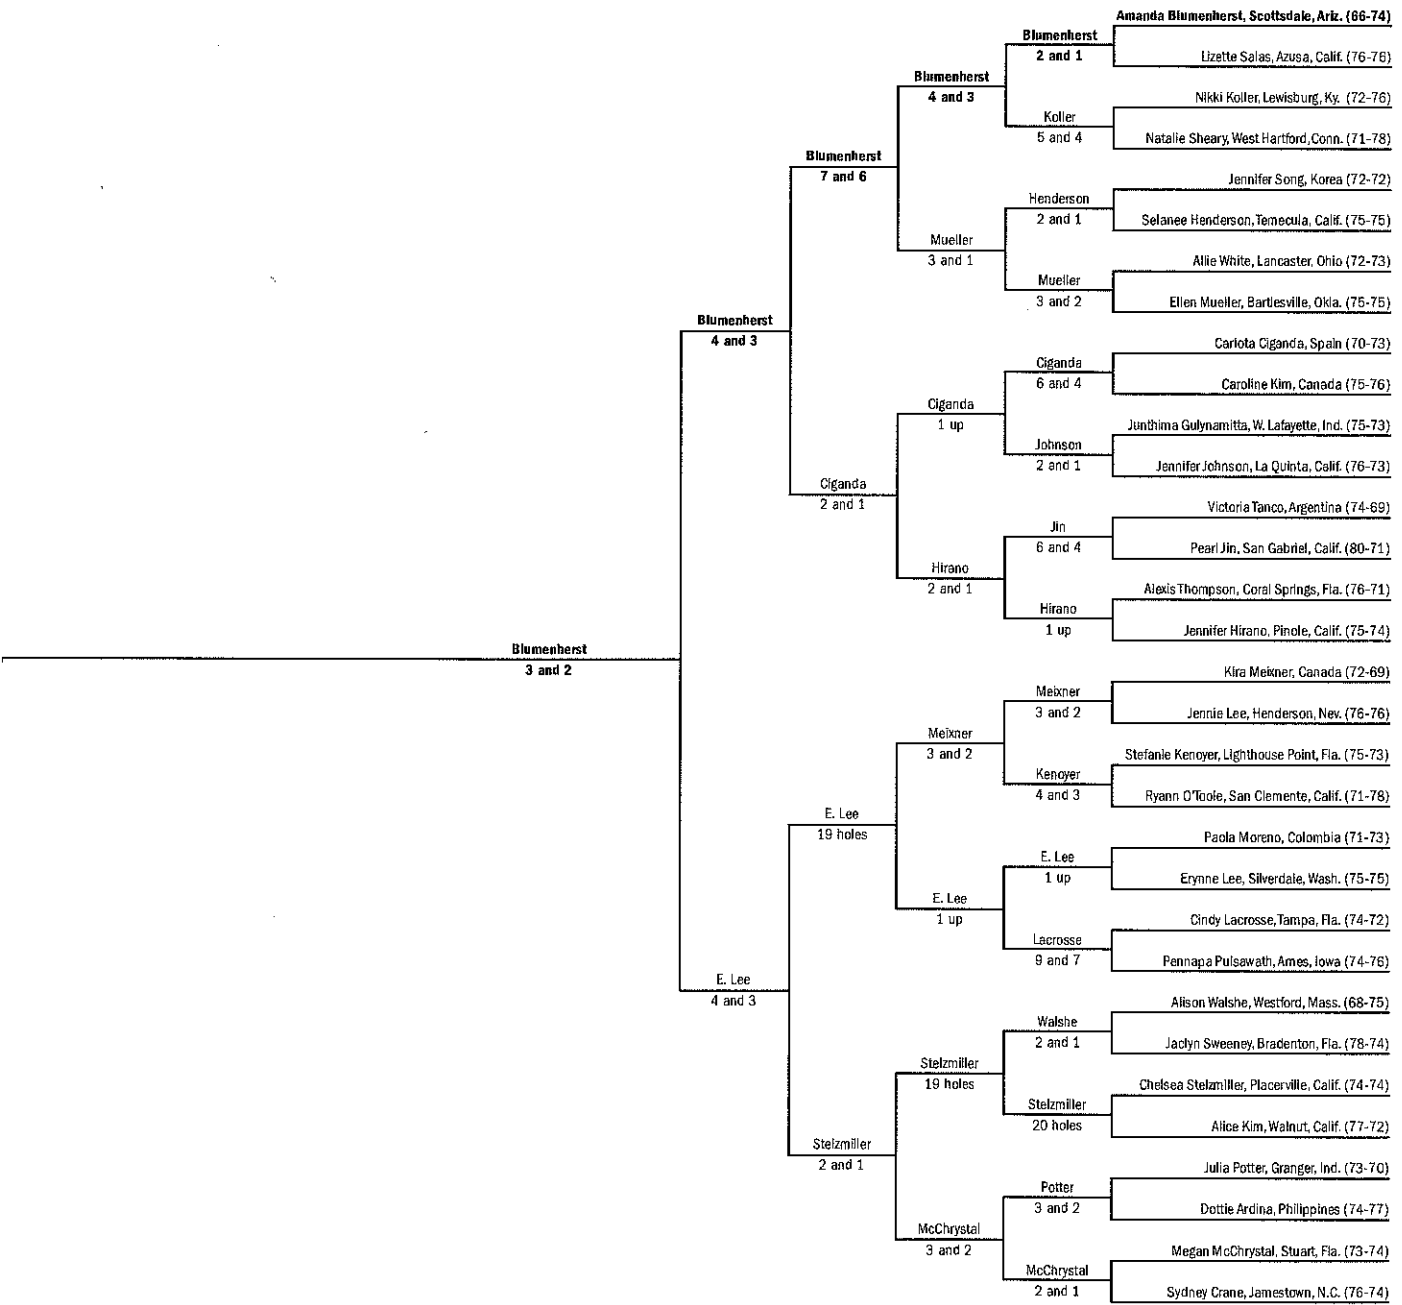

108th U.S. Women's Amateur Championship

<i>Qual</i> <i>Score</i>	<i>1st Round</i> <i>Wednesday, Aug. 6</i>	<i>2nd Round</i> <i>Thursday, Aug. 7</i>	<i>3rd Round</i> <i>Thursday, Aug. 7</i>	<i>Quarterfinal Round</i> <i>Friday, Aug. 8</i>	<i>Semifinal Round</i> <i>Saturday, Aug. 9</i>
-----------------------------	--	---	---	--	---

Par: 35-37-72
Yardage: 6,484/6,516
Entries: 960

FINAL
Sunday, Aug. 10
Amanda
Blumenherst
def.
Azahara Muñoz,
2 and 1

Aug. 4-10, 2008, Eugene (Ore.) Country Club

Semifinal Round Saturday, Aug. 11 Quarterfinal Round Friday, Aug. 10 3rd Round Thursday, Aug. 9 2nd Round Thursday, Aug. 9 1st Round Wednesday, Aug. 8 Qual. Score