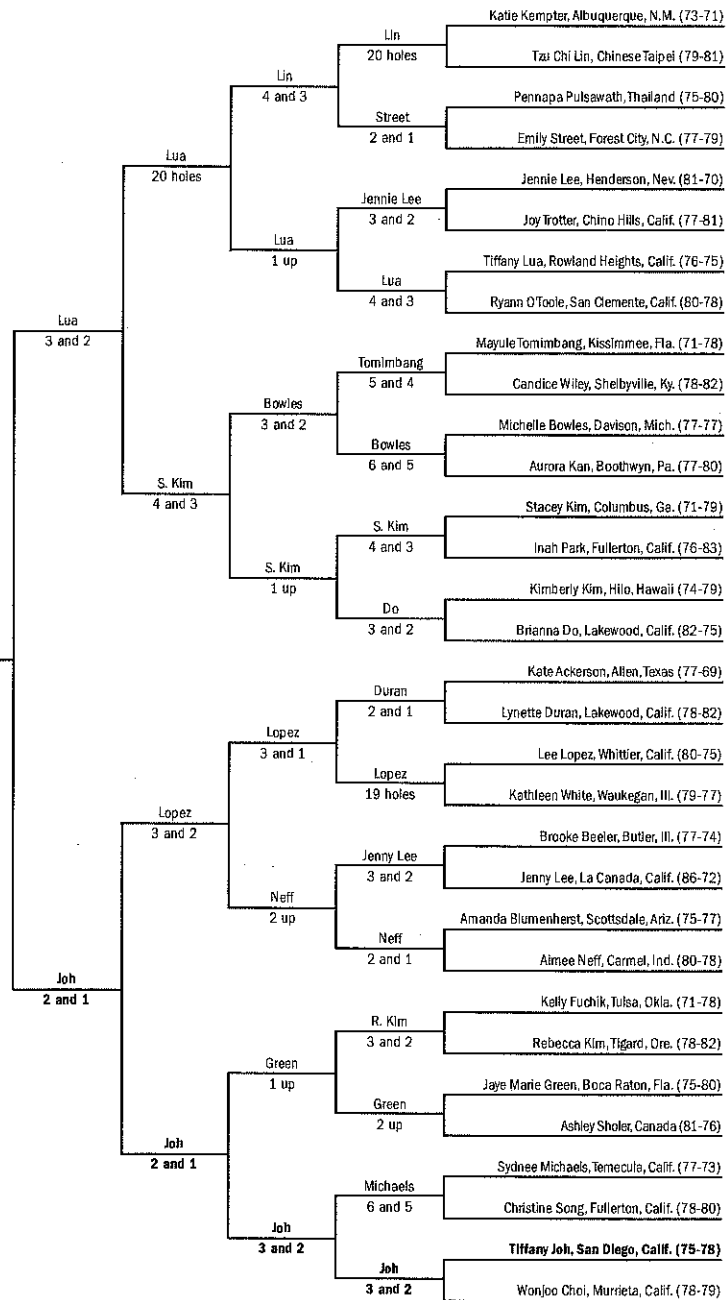

June 16-21, 2008, Erin Hills Golf Course, Erin, Wis.

Semifinal Round Friday, June 20   Quarterfinal Round Friday, June 20   3rd Round Thursday, June 19   2nd Round Thursday, June 19   First Round Wednesday, June 18   Quot. Score